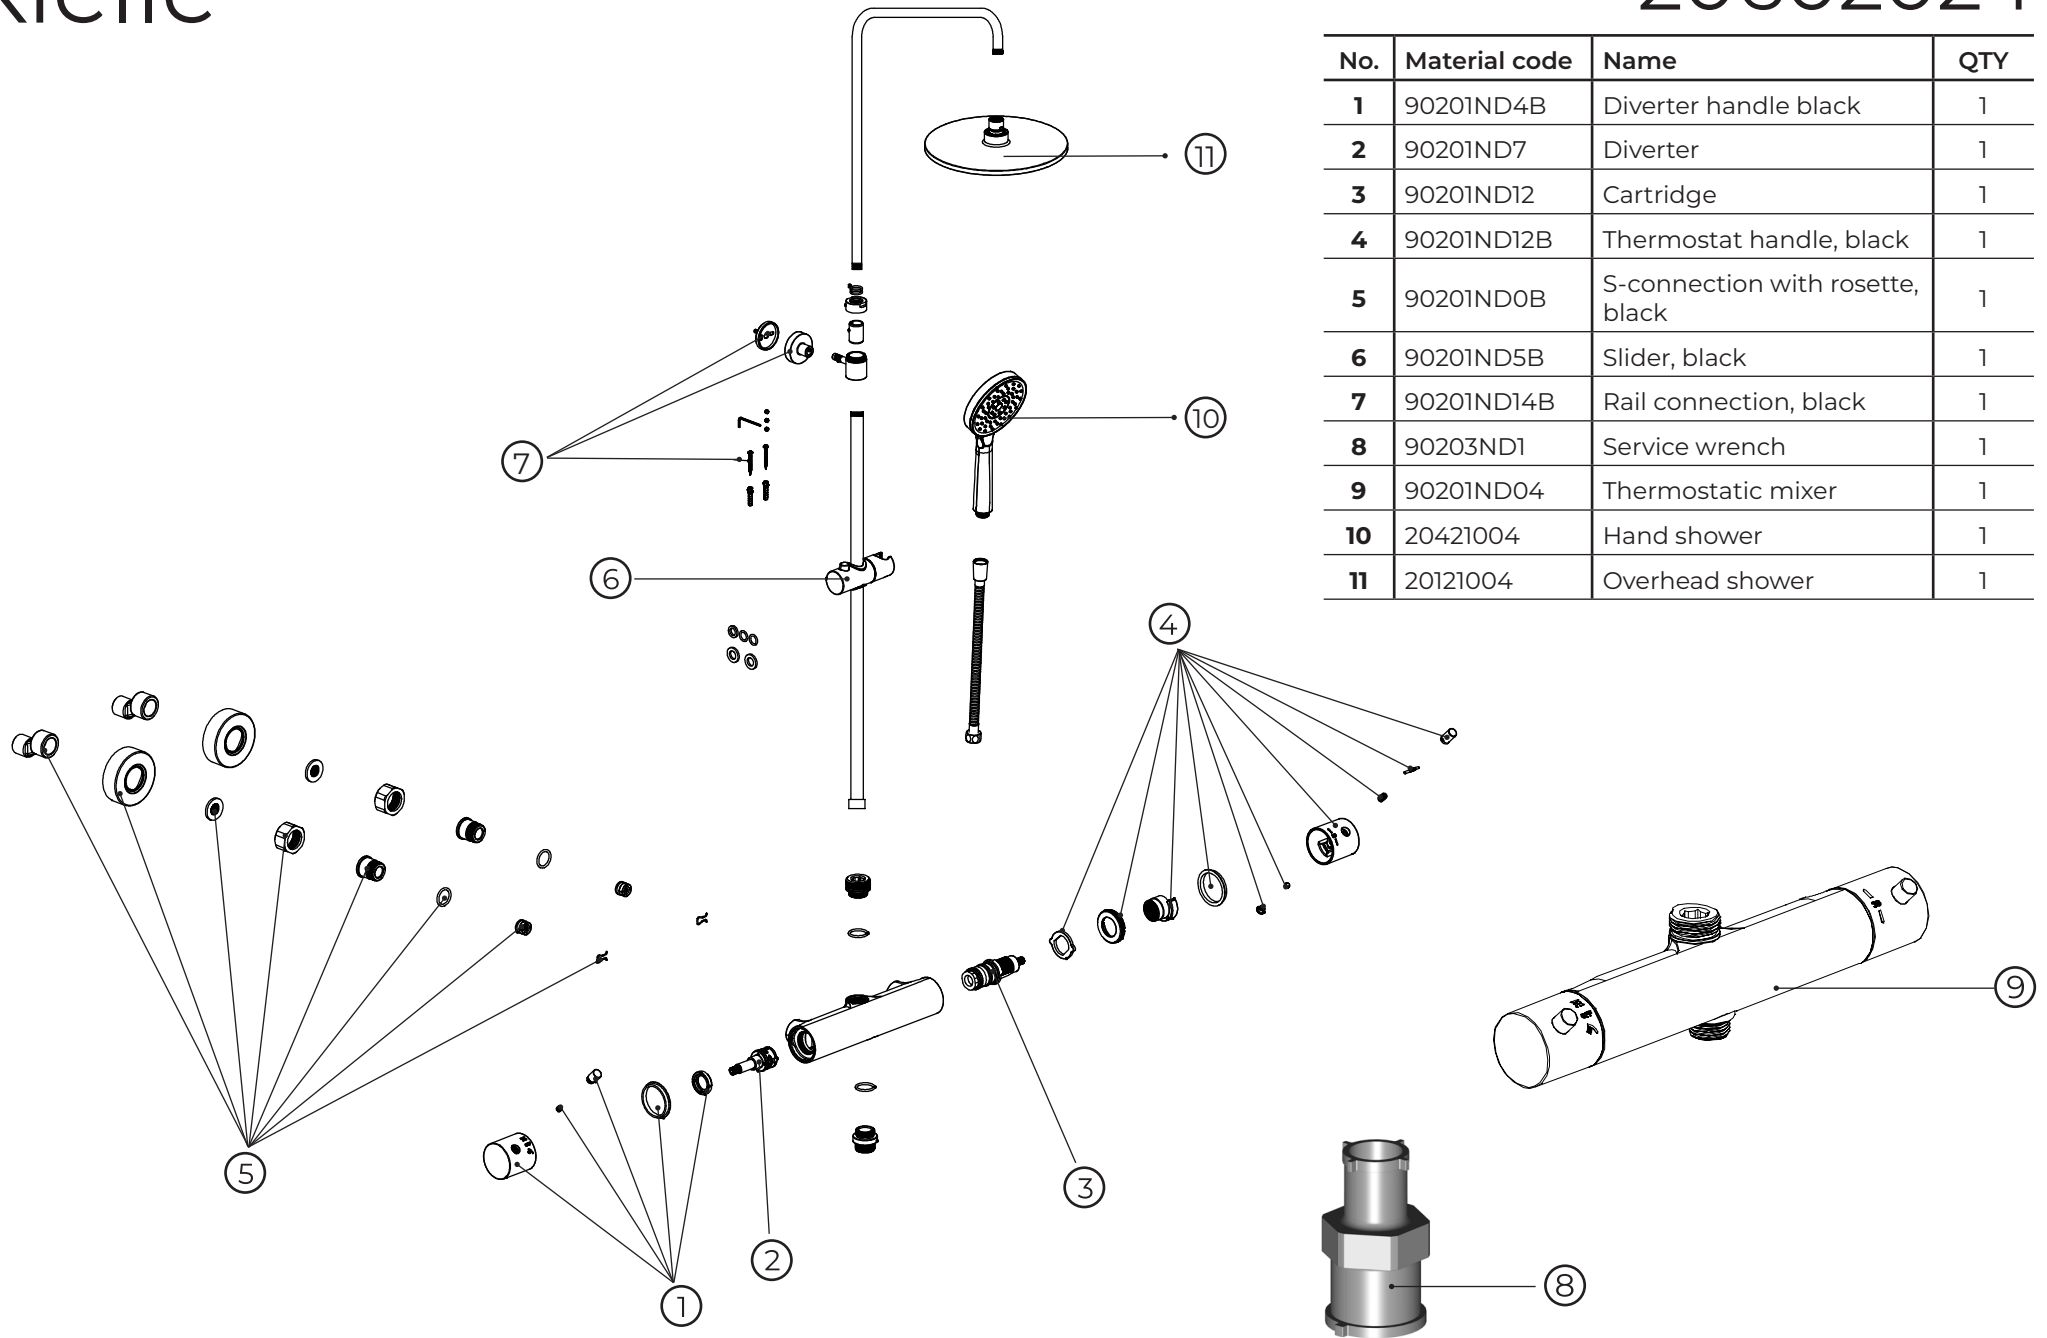

# 20602024

No.	Material code	Name	QTY
1	90201ND4B	Diverter handle black	1
2	90201ND7	Diverter	1
3	90201ND12	Cartridge	1
4	90201ND12B	Thermostat handle, black	1
5	90201ND0B	S-connection with rosette, black	1
6	90201ND5B	Slider, black	1
7	90201ND14B	Rail connection, black	1
8	90203ND1	Service wrench	1
9	90201ND04	Thermostatic mixer	1
10	20421004	Hand shower	1
11	20121004	Overhead shower	1