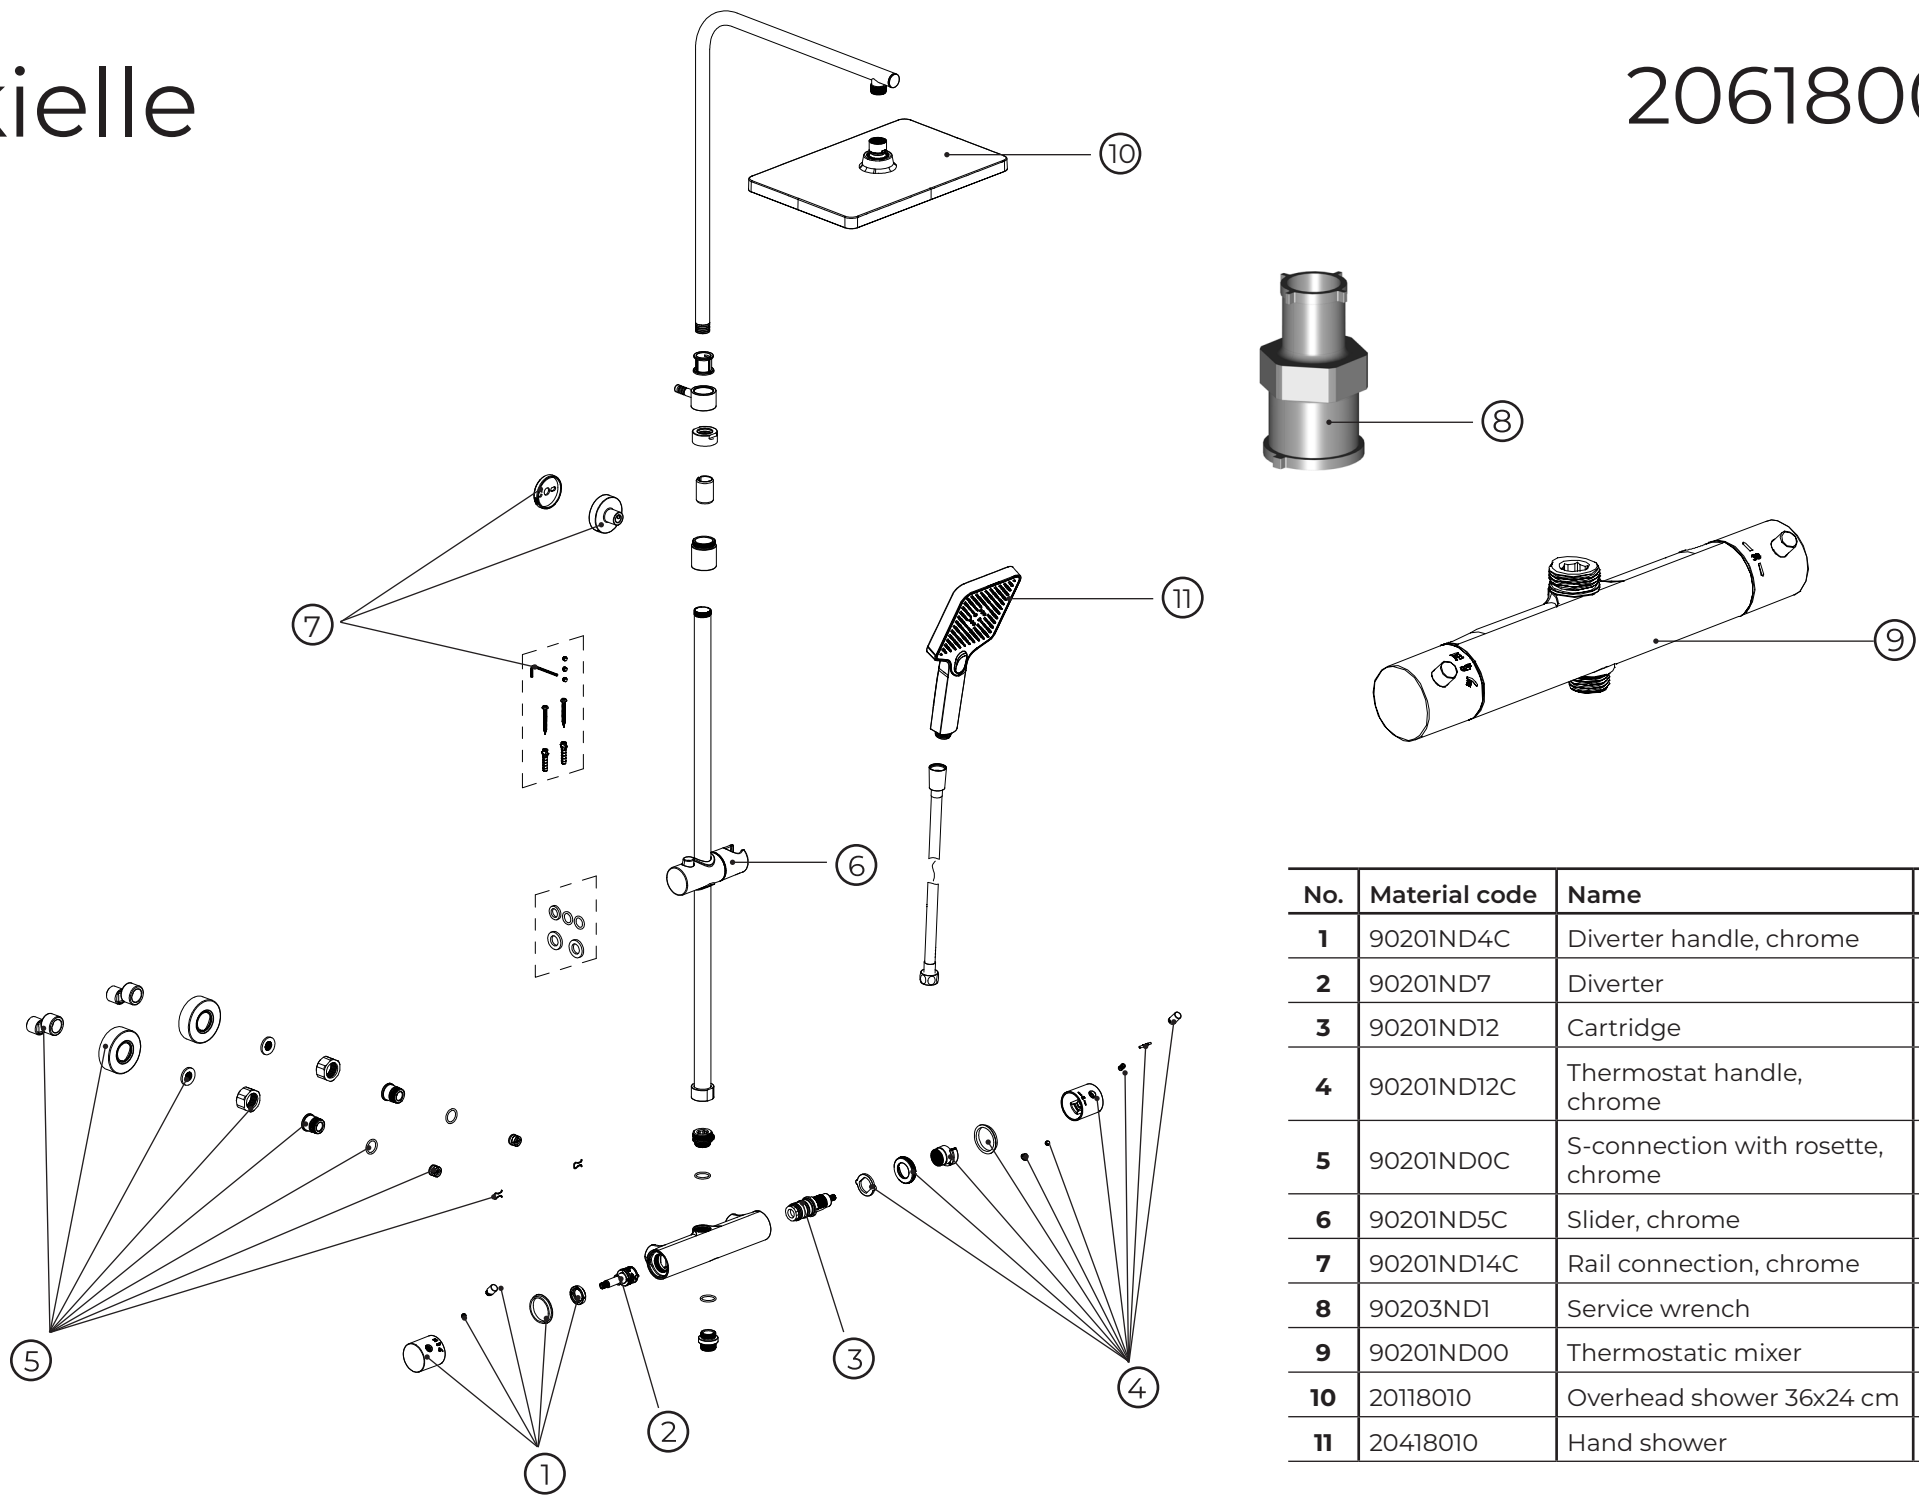

kielle

20618000

No.	Material code	Name	QTY
1	90201ND4C	Diverter handle, chrome	1
2	90201ND7	Diverter	1
3	90201ND12	Cartridge	1
4	90201ND12C	Thermostat handle, chrome	1
5	90201ND0C	S-connection with rosette, chrome	1
6	90201ND5C	Slider, chrome	1
7	90201ND14C	Rail connection, chrome	1
8	90203ND1	Service wrench	1
9	90201ND00	Thermostatic mixer	1
10	20118010	Overhead shower 36x24 cm	1
11	20418010	Hand shower	1