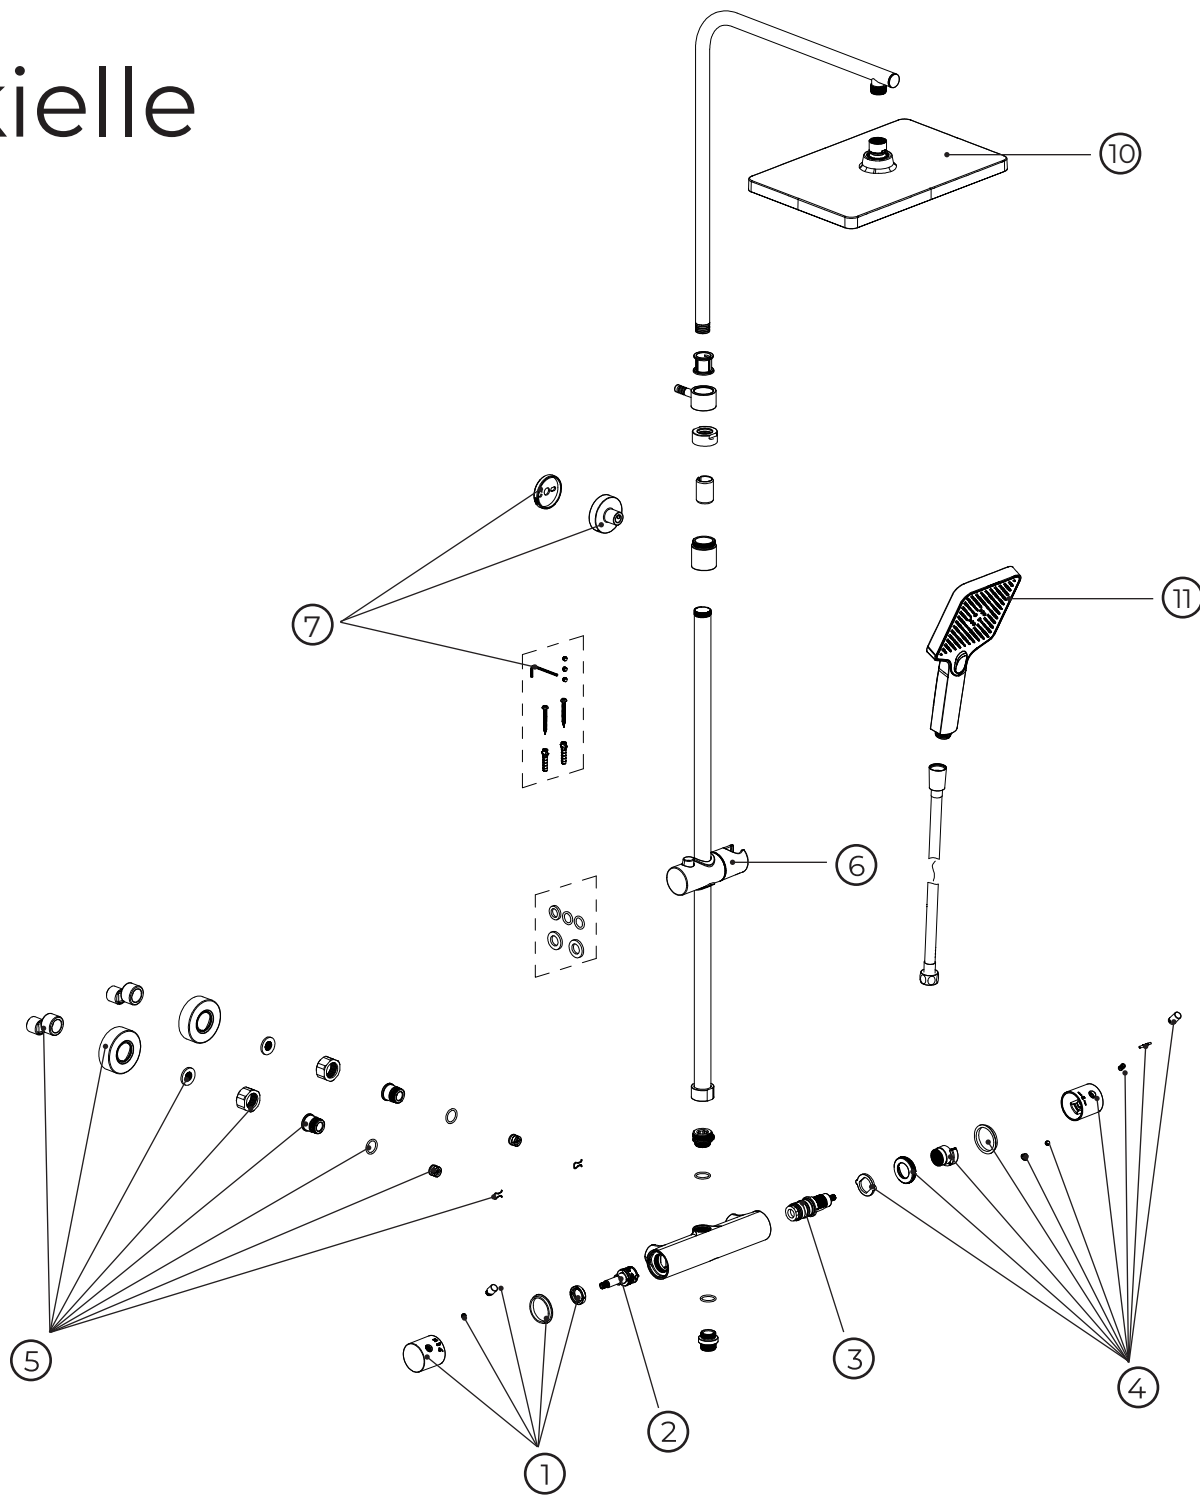

# kielle

# 20618004

No.	Material code	Name	QTY
1	90201ND4B	Diverter handle black	1
2	90201ND7	Diverter	1
3	90201ND12	Cartridge	1
4	90201ND12B	Thermostat handle, black	1
5	90201ND0B	S-connection with rosette, black	1
6	90201ND5B	Slider, black	1
7	90201ND14B	Rail connection, black	1
8	90203ND1	Service wrench	1
9	90201ND04	Thermostatic mixer	1
10	20118014	Overhead shower 36x24 cm	1
11	20418014	Hand shower	1