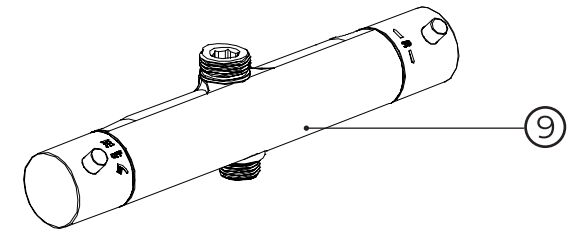

# 20618004

No.	Material code	Name	QTY
1	90201ND4B	Diverter handle black	1
2	90201ND7	Diverter	1
3	90201ND12	Cartridge	1
4	90201ND12B	Thermostat handle, black	1
5	90201ND0B	S-connection with rosette, black	1
6	90201ND5B	Slider, black	1
7	90201ND14B	Rail connection, black	1
8	90203ND1	Service wrench	1
9	90201ND04	Thermostatic mixer	1
10	20118014	Overhead shower 36x24 cm	1
11	20418014	Hand shower	1