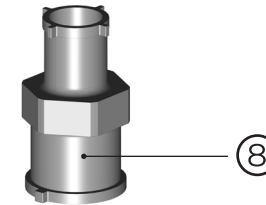

# 20618004

No.	Material code	Name	QTY
1	90201ND4B	Diverter handle black	1
2	90201ND7	Diverter	1
3	90201ND12	Cartridge	1
4	90201ND12B	Thermostat handle, black	1
5	90201ND0B	S-connection with rosette, black	1
6	90201ND5B	Slider, black	1
7	90201ND14B	Rail connection, black	1
8	90203ND1	Service wrench	1
9	90201ND04	Thermostatic mixer	1
10	20118014	Overhead shower 36x24 cm	1
11	20418014	Hand shower	1