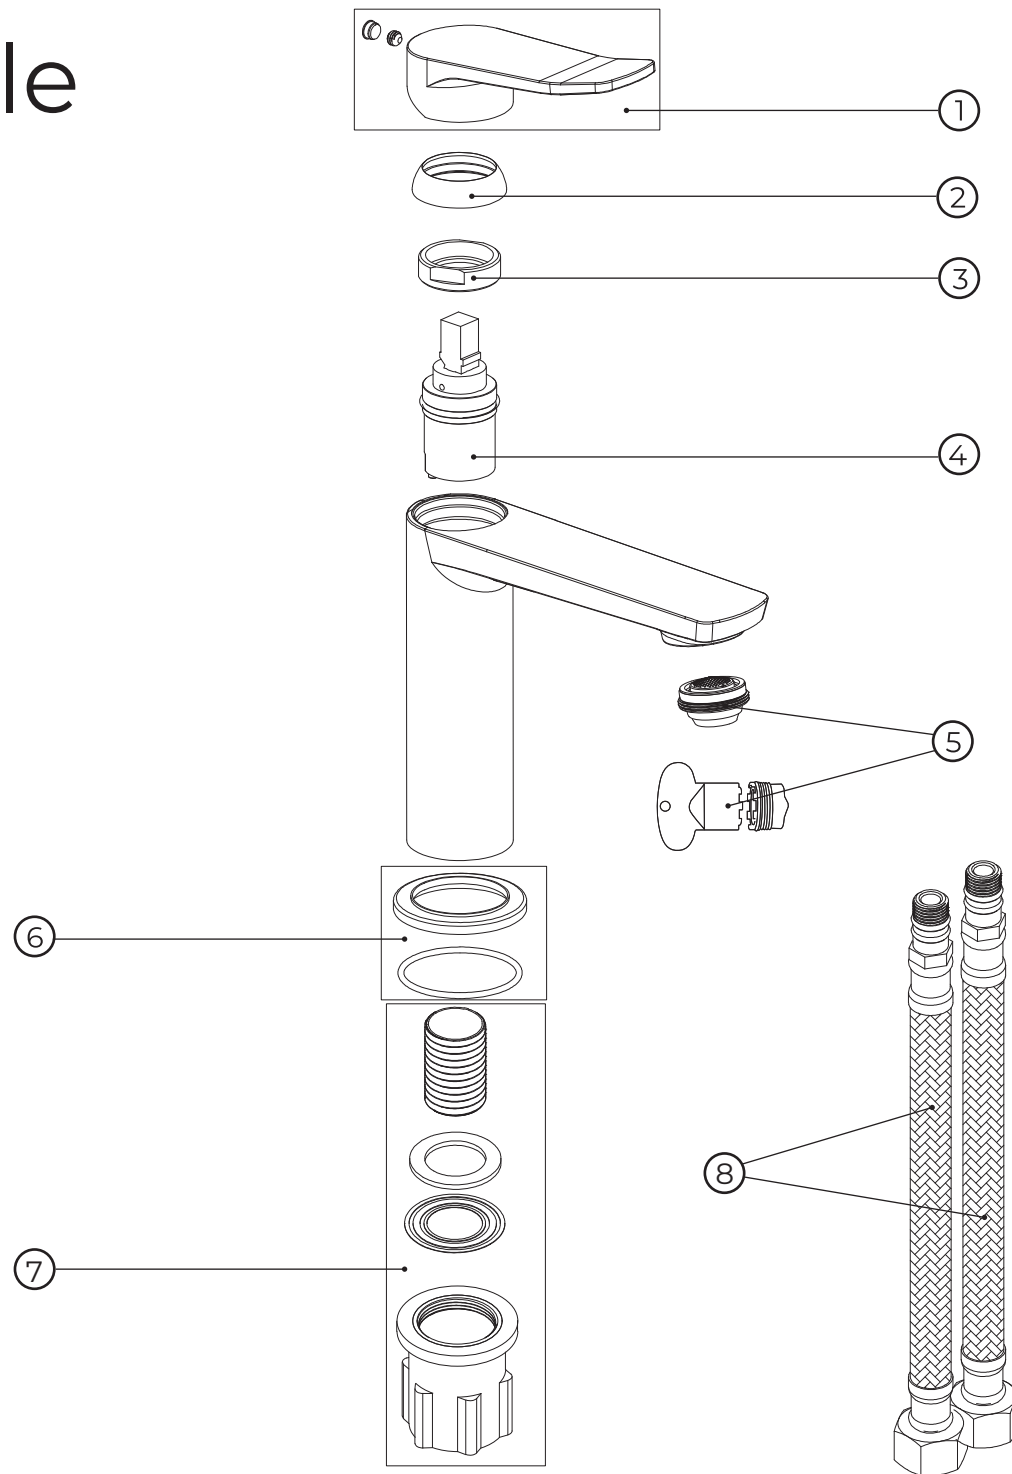

kielle

10127100

No.	Material code	Name	QTY
1	90127ND0C	Handle set – chrome	1
2	90127ND1C	Beauty cover – chrome	1
3	90127ND00	Pressing nut	1
4	90127ND11	Cartridge	1
5	90127ND20	Aerator & key	1
6	90127ND2C	Base & O-ring – chrome	1
7	90127ND30	Fixation set	1
8	90127ND40	45 cm* 3/8 inlet hoses	2