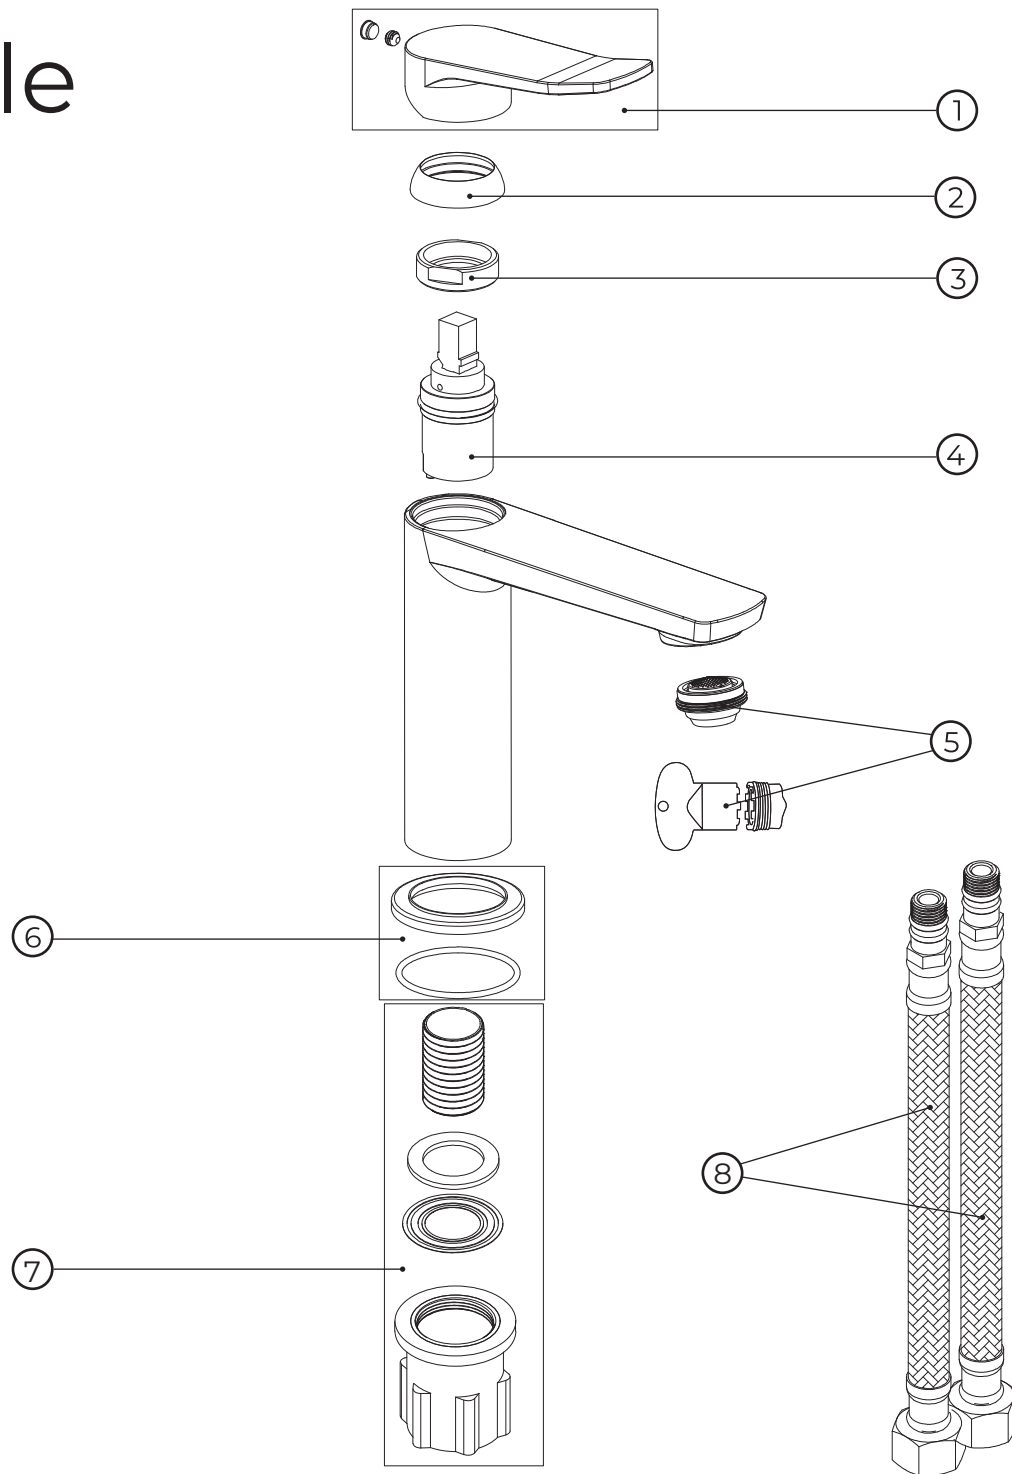

kielle

10127104

No.	Material code	Name	QTY
1	90127ND0B	Handle set – matte black	1
2	90127ND1B	Beauty cover – matte black	1
3	90127ND00	Pressing nut	1
4	90127ND11	Cartridge	1
5	90127ND20	Aerator & key	1
6	90127ND2B	Base & O-ring – matte black	1
7	90127ND30	Fixation set	1
8	90127ND40	45 cm* 3/8 inlet hoses	2