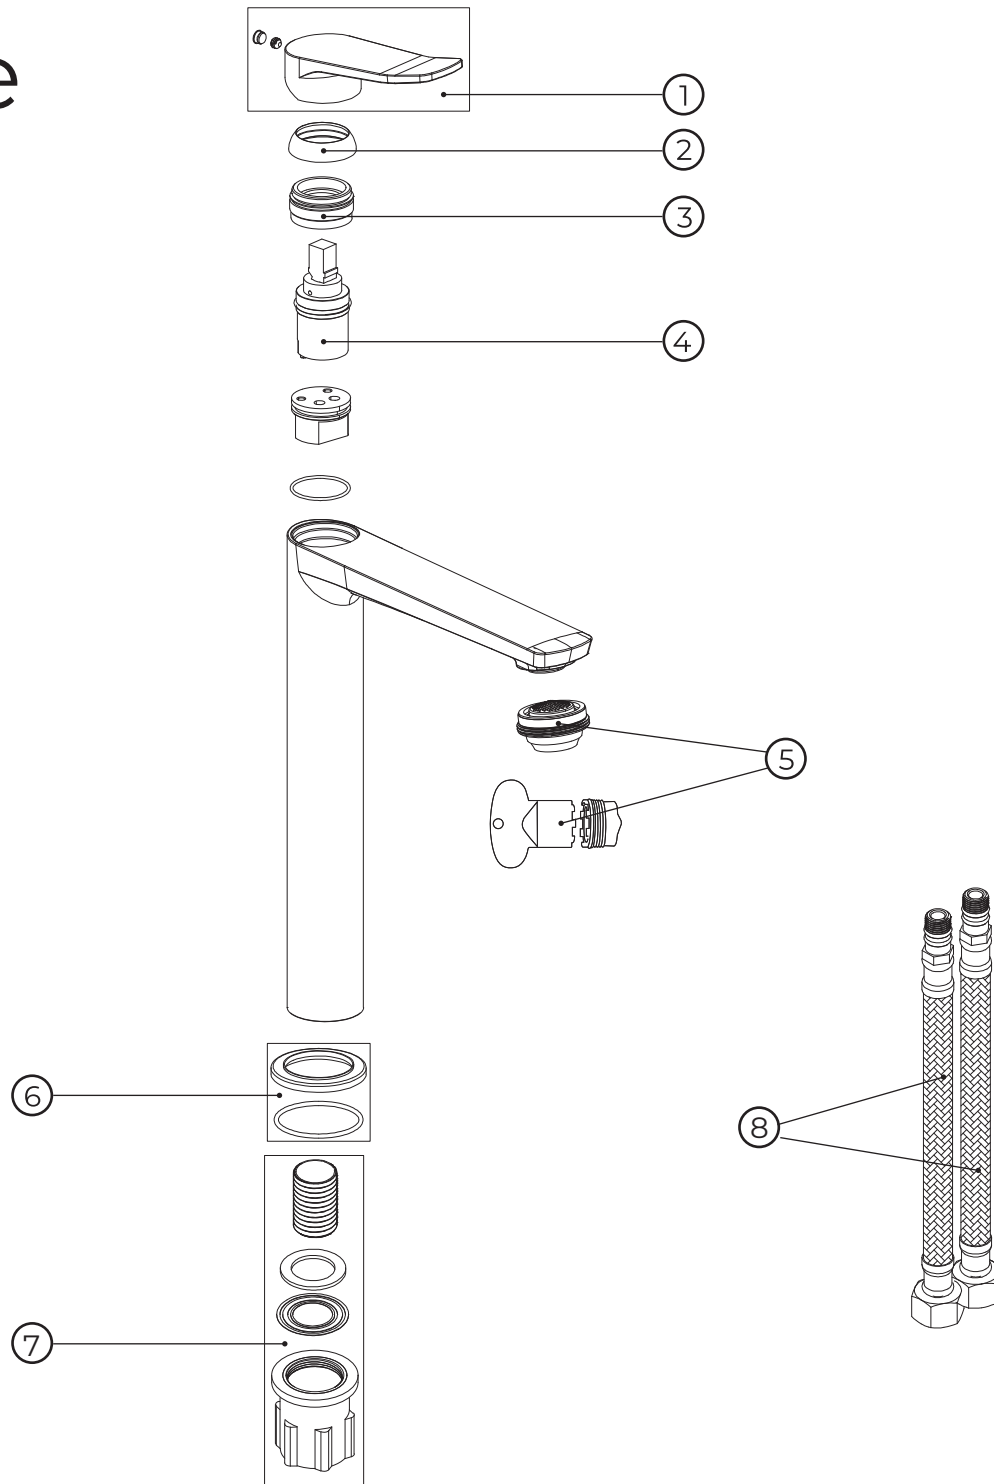

kielle

10127110

No.	Material code	Name	QTY
1	90127ND0C	Handle set - chrome	1
2	90127ND1C	Beauty cover - chrome	1
3	90127ND00	Pressing nut	1
4	90127ND11	Cartridge	1
5	90127ND20	Aerator & key	1
6	90127ND2C	Base & O-ring - chrome	1
7	90127ND30	Fixation set	1
8	90127ND50	40 cm* 3/8 inlet hoses	2