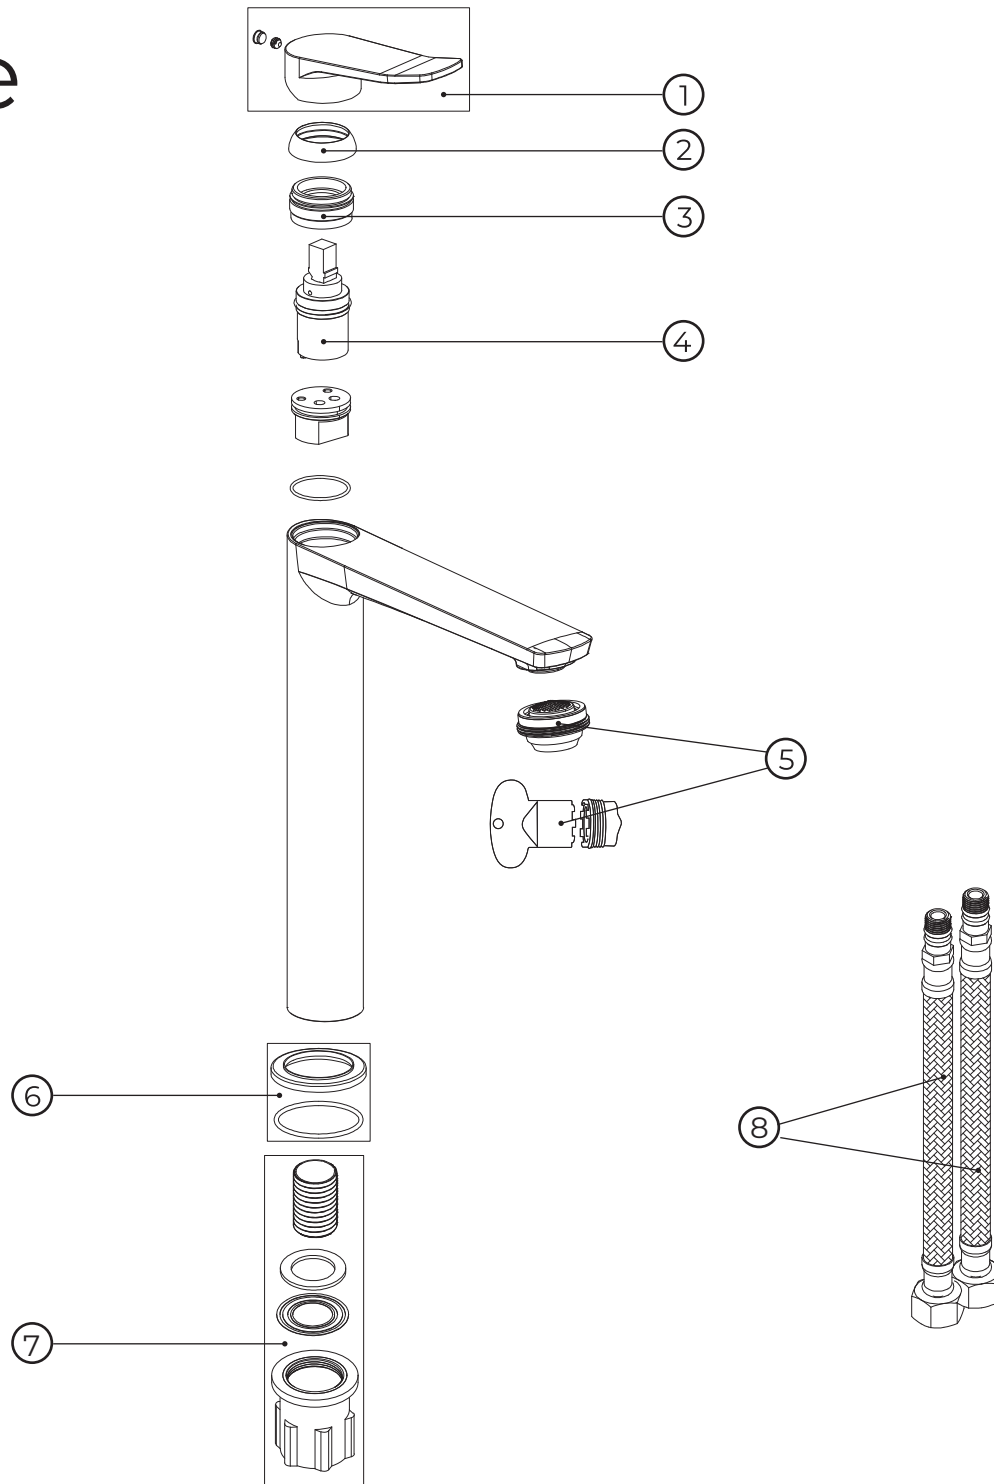

# 10127114

No.	Material code	Name	QTY
1	90127ND0B	Handle set - matte black	1
2	90127ND1B	Beauty cover - matte black	1
3	90127ND00	Pressing nut	1
4	90127ND11	Cartridge	1
5	90127ND20	Aerator & key	1
6	90127ND2B	Base & O-ring - matte black	1
7	90127ND30	Fixation set	1
8	90127ND50	40 cm* 3/8 inlet hoses	2