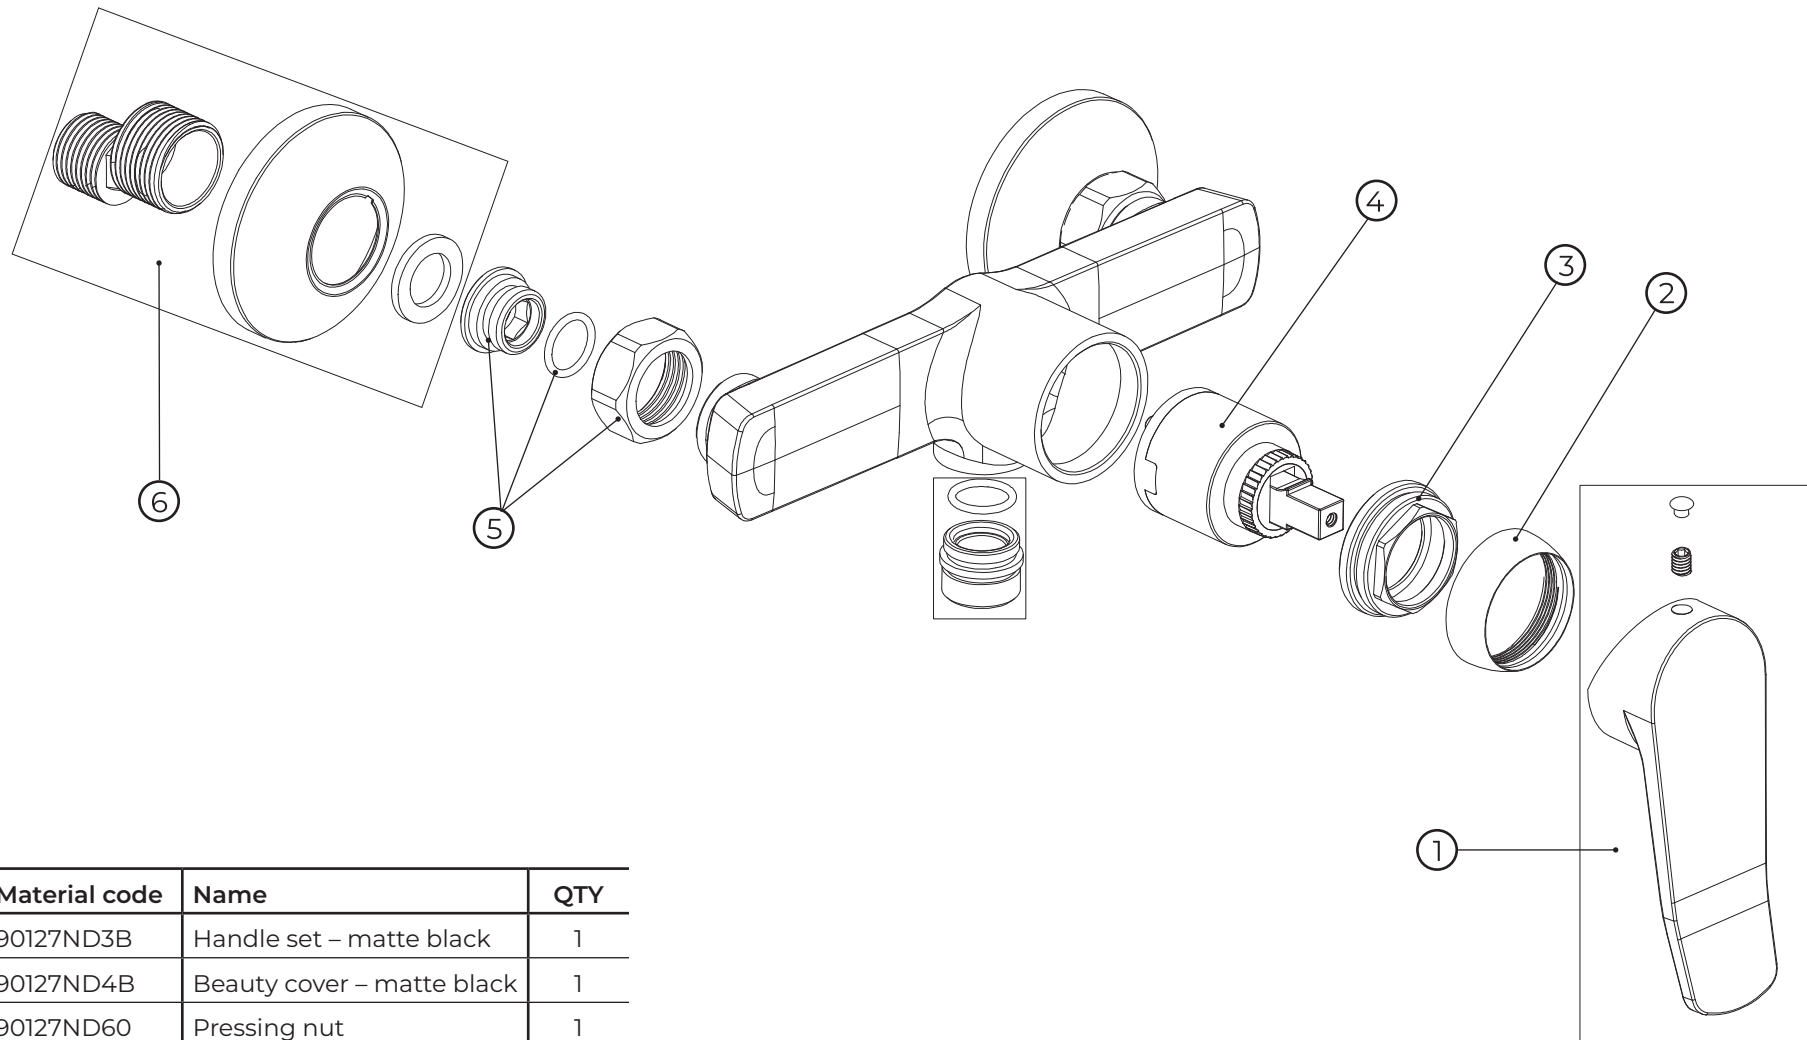

kielle

10227104

No.	Material code	Name	QTY
1	90127ND3B	Handle set - matte black	1
2	90127ND4B	Beauty cover - matte black	1
3	90127ND60	Pressing nut	1
4	90127ND13	Cartridge	1
5	90127ND9B	Set - O-ring, Hex screw nut & connector - matte black	2
6	90127ND8B	Wall cap & S-union set - matte black	2