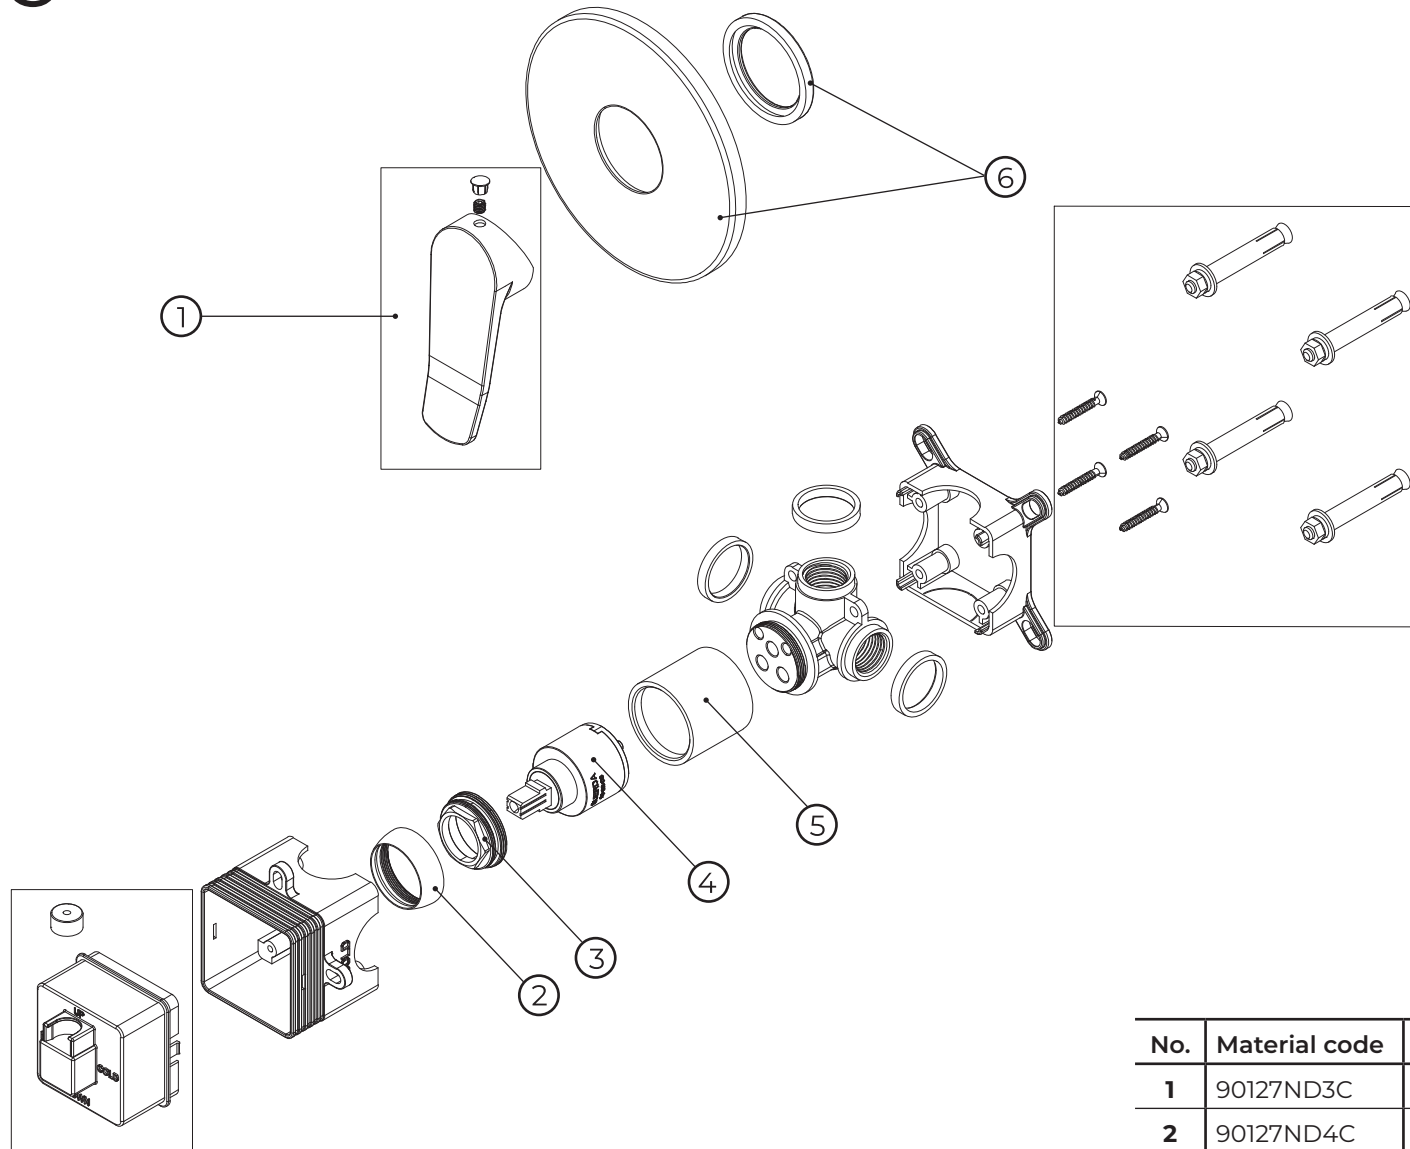

# 10227200

No.	Material code	Name	QTY
1	90127ND3C	Handle set - chrome	1
2	90127ND4C	Beauty cover - chrome	1
3	90127ND60	Pressing nut	1
4	90127ND13	Cartridge	1
5	90127ND10C	Cartridge housing - chrome	1
6	90127ND13C	Plate & O-ring - chrome	1