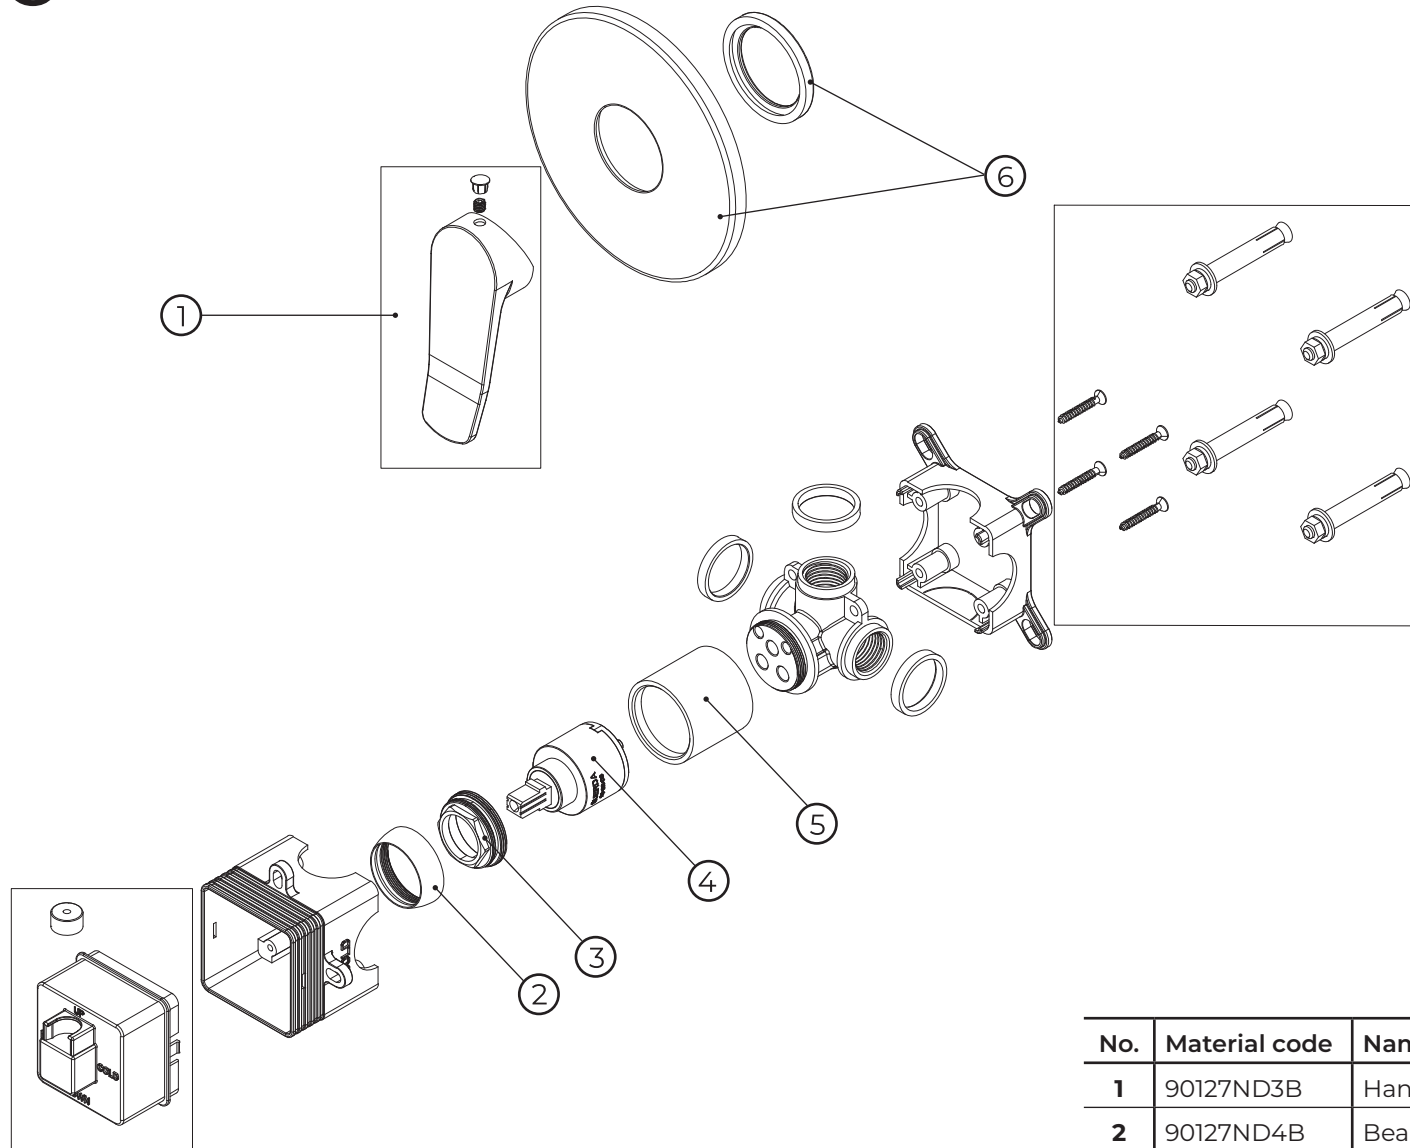

kielle

10227204

No.	Material code	Name	QTY
1	90127ND3B	Handle set - matte black	1
2	90127ND4B	Beauty cover - matte black	1
3	90127ND60	Pressing nut	1
4	90127ND13	Cartridge	1
5	90127ND10B	Cartridge housing - matte black	1
6	90127ND13B	Plate & O-ring - matte black	1