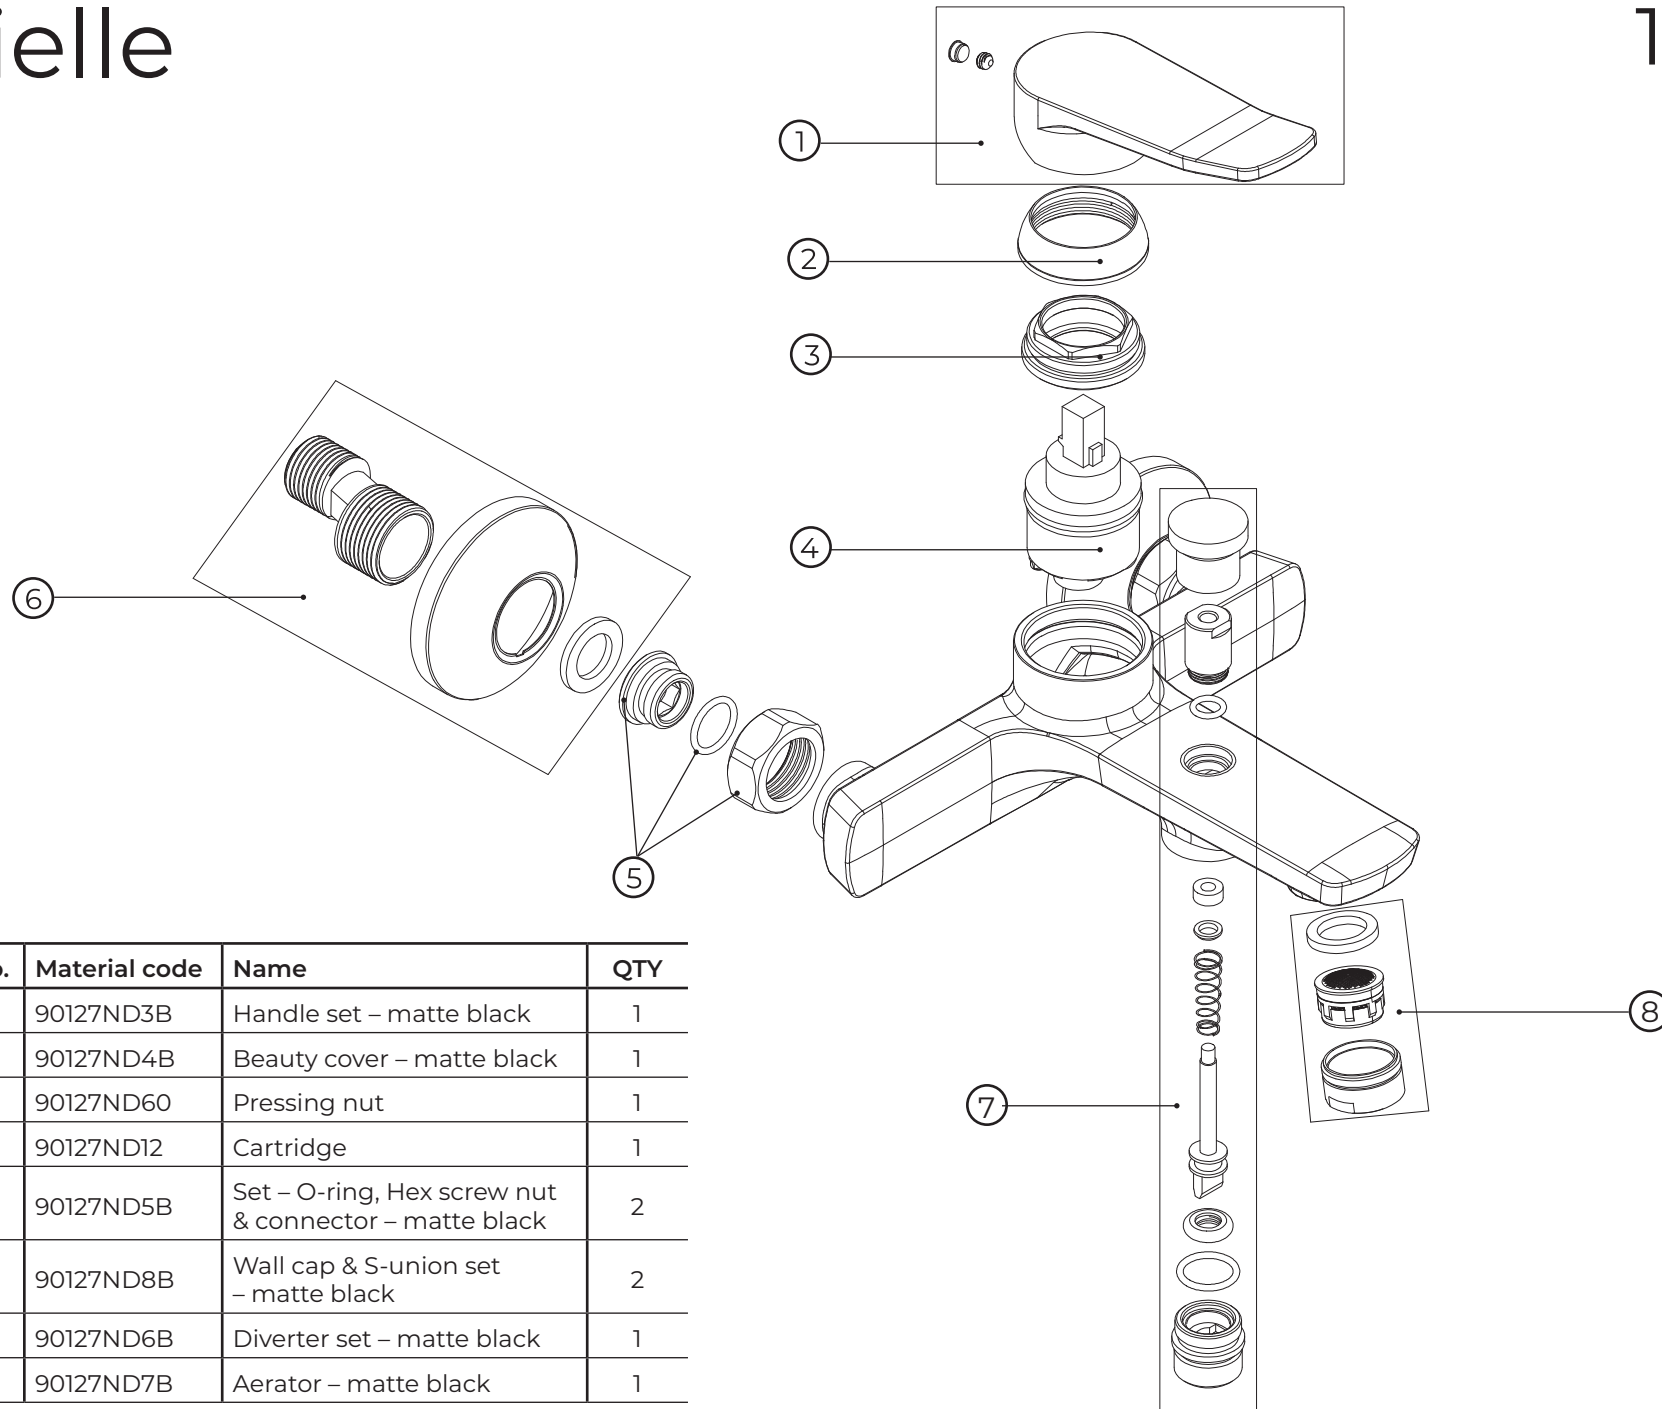

kielle

10327104

No.	Material code	Name	QTY
1	90127ND3B	Handle set – matte black	1
2	90127ND4B	Beauty cover – matte black	1
3	90127ND60	Pressing nut	1
4	90127ND12	Cartridge	1
5	90127ND5B	Set – O-ring, Hex screw nut & connector – matte black	2
6	90127ND8B	Wall cap & S-union set – matte black	2
7	90127ND6B	Diverter set – matte black	1
8	90127ND7B	Aerator – matte black	1