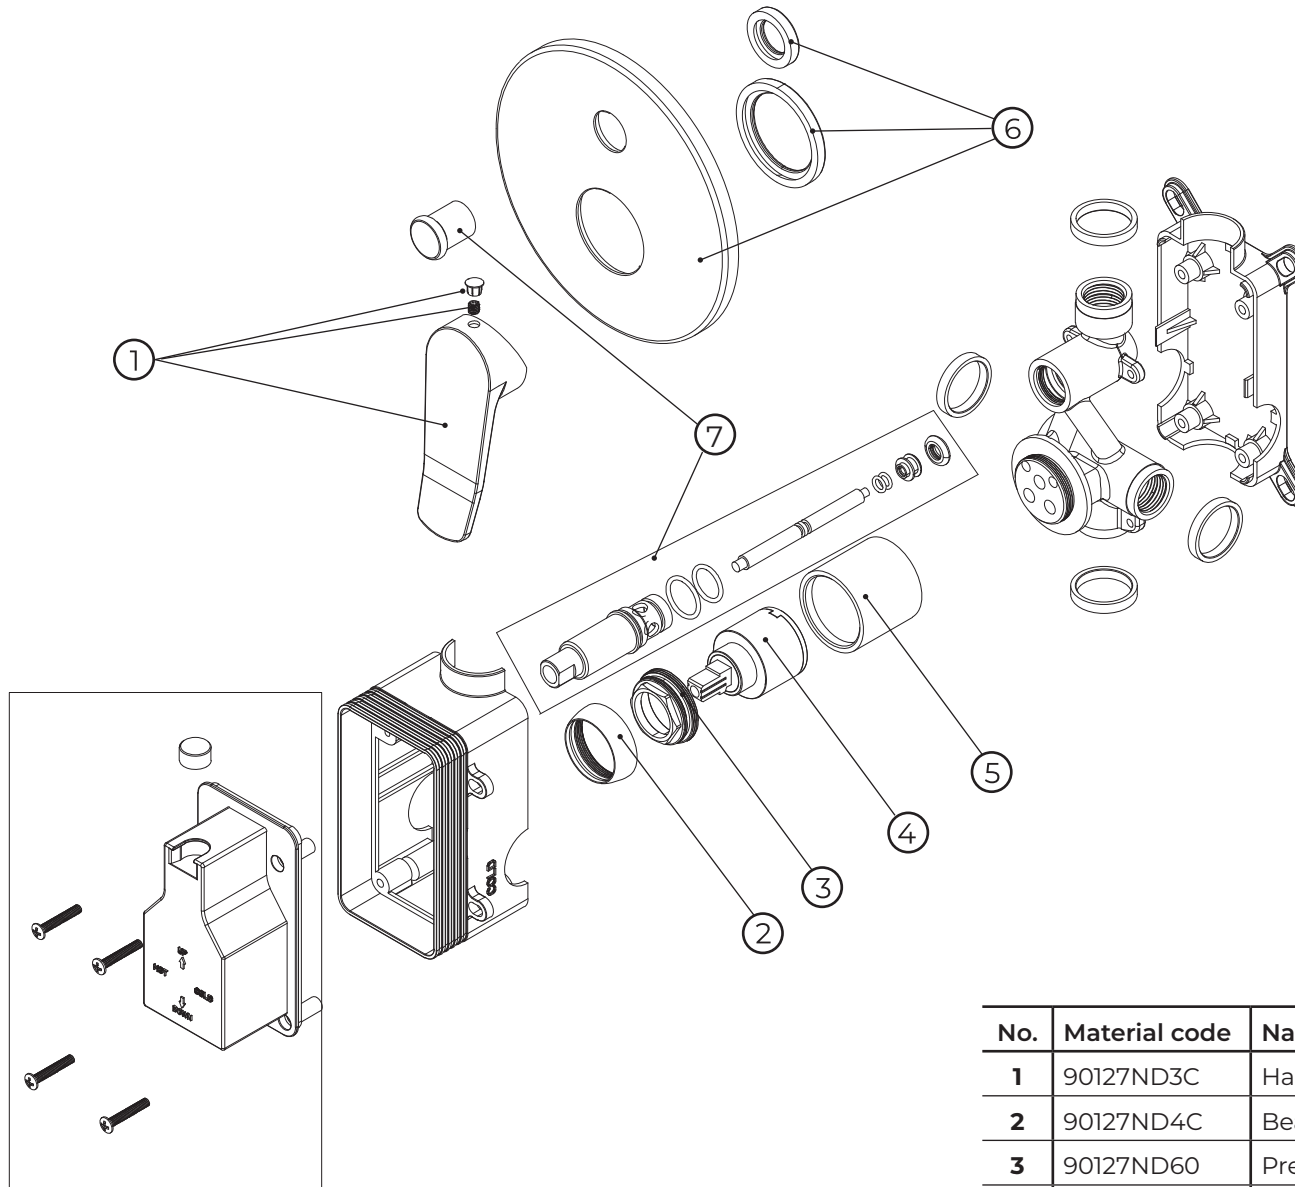

kielle

10327200

No.	Material code	Name	QTY
1	90127ND3C	Handle set – chrome	1
2	90127ND4C	Beauty cover – chrome	1
3	90127ND60	Pressing nut	1
4	90127ND13	Cartridge	1
5	90127ND10C	Cartridge housing – chrome	1
6	90127ND11C	Plate & O-rings – chrome	1
7	90127ND12C	Diverter set – chrome	1