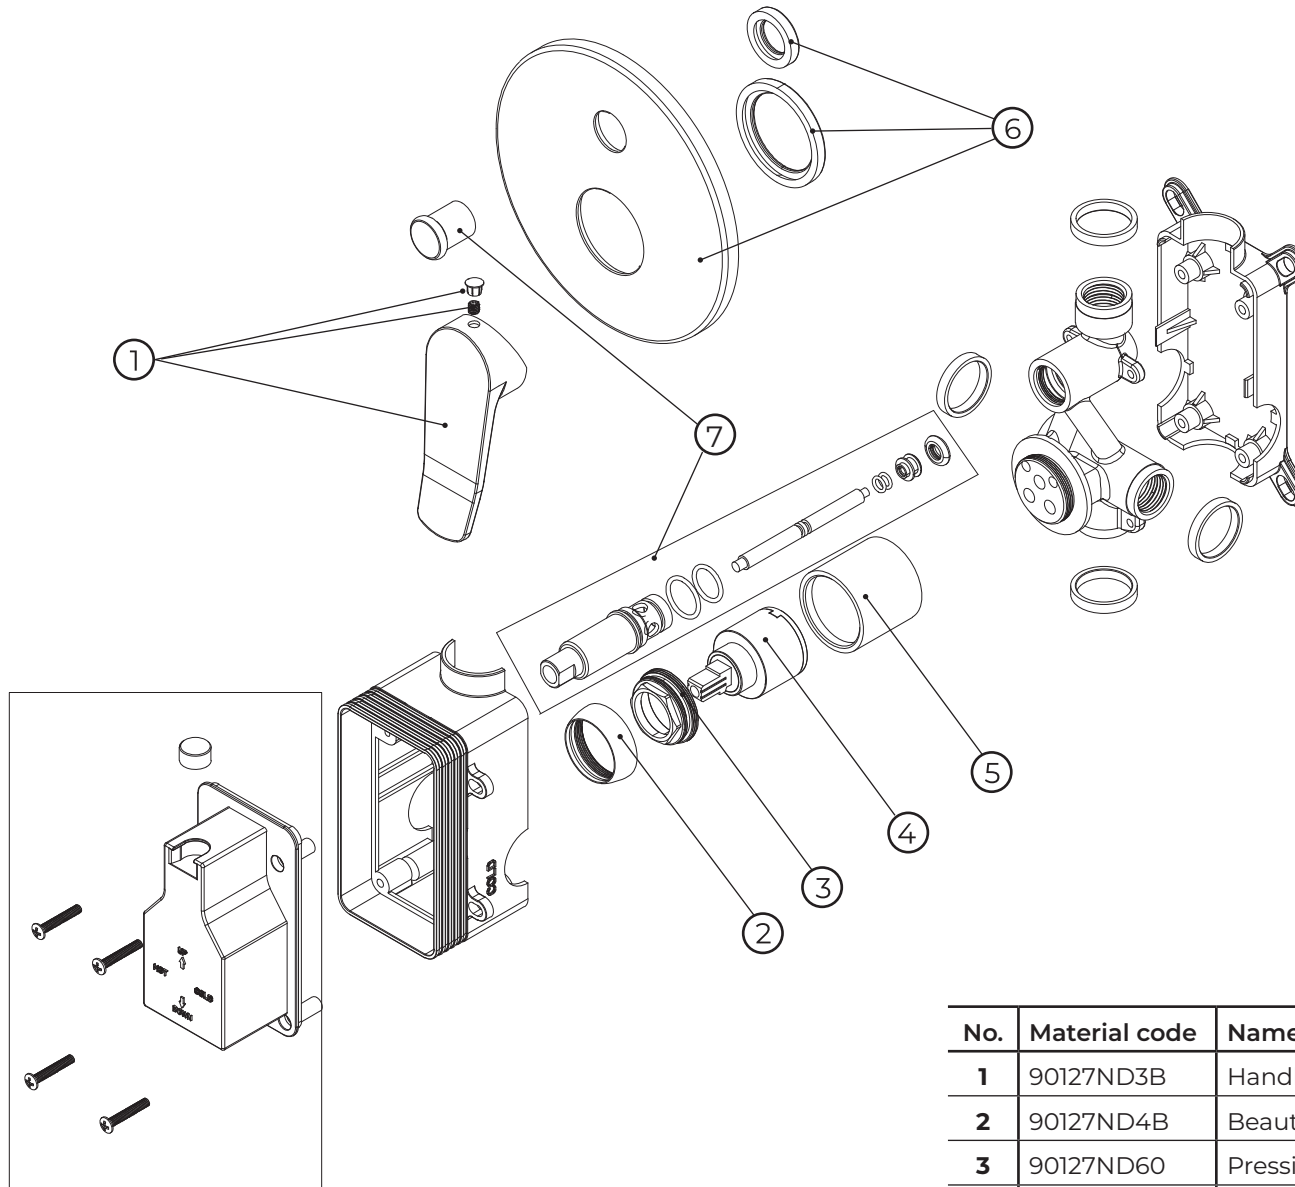

kielle

10327204

No.	Material code	Name	QTY
1	90127ND3B	Handle set – matte black	1
2	90127ND4B	Beauty cover – matte black	1
3	90127ND60	Pressing nut	1
4	90127ND13	Cartridge	1
5	90127ND10B	Cartridge housing – matte black	1
6	90127ND11B	Plate & O-rings – matte black	1
7	90127ND12B	Diverter set – matte black	1