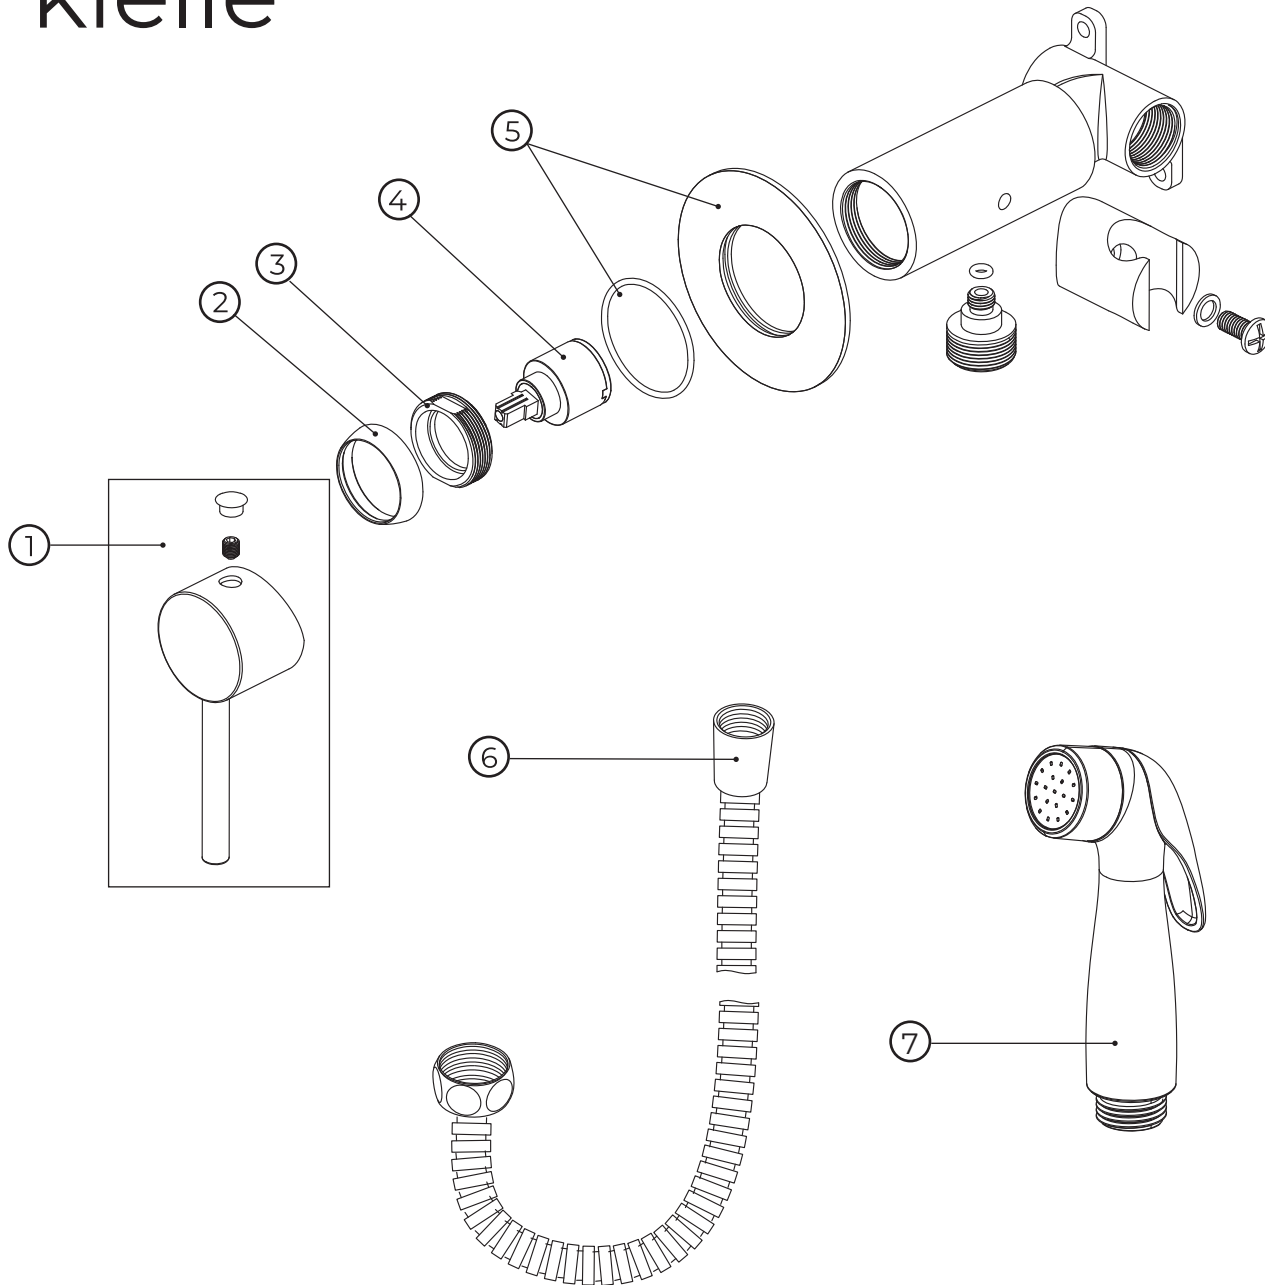

kielle

10402200

No.	Material code	Name	QTY
1	90102ND0	Handle set – chrome	1
2	90102ND4	Brass beauty cover – chrome	1
3	90102ND6	Pressing nut	1
4	90103ND12	Cartridge	1
5	90102ND9	Plate set – chrome	1
6	90102ND12	Shower hose – chrome	1
7	90102ND14	Shataff – chrome	1