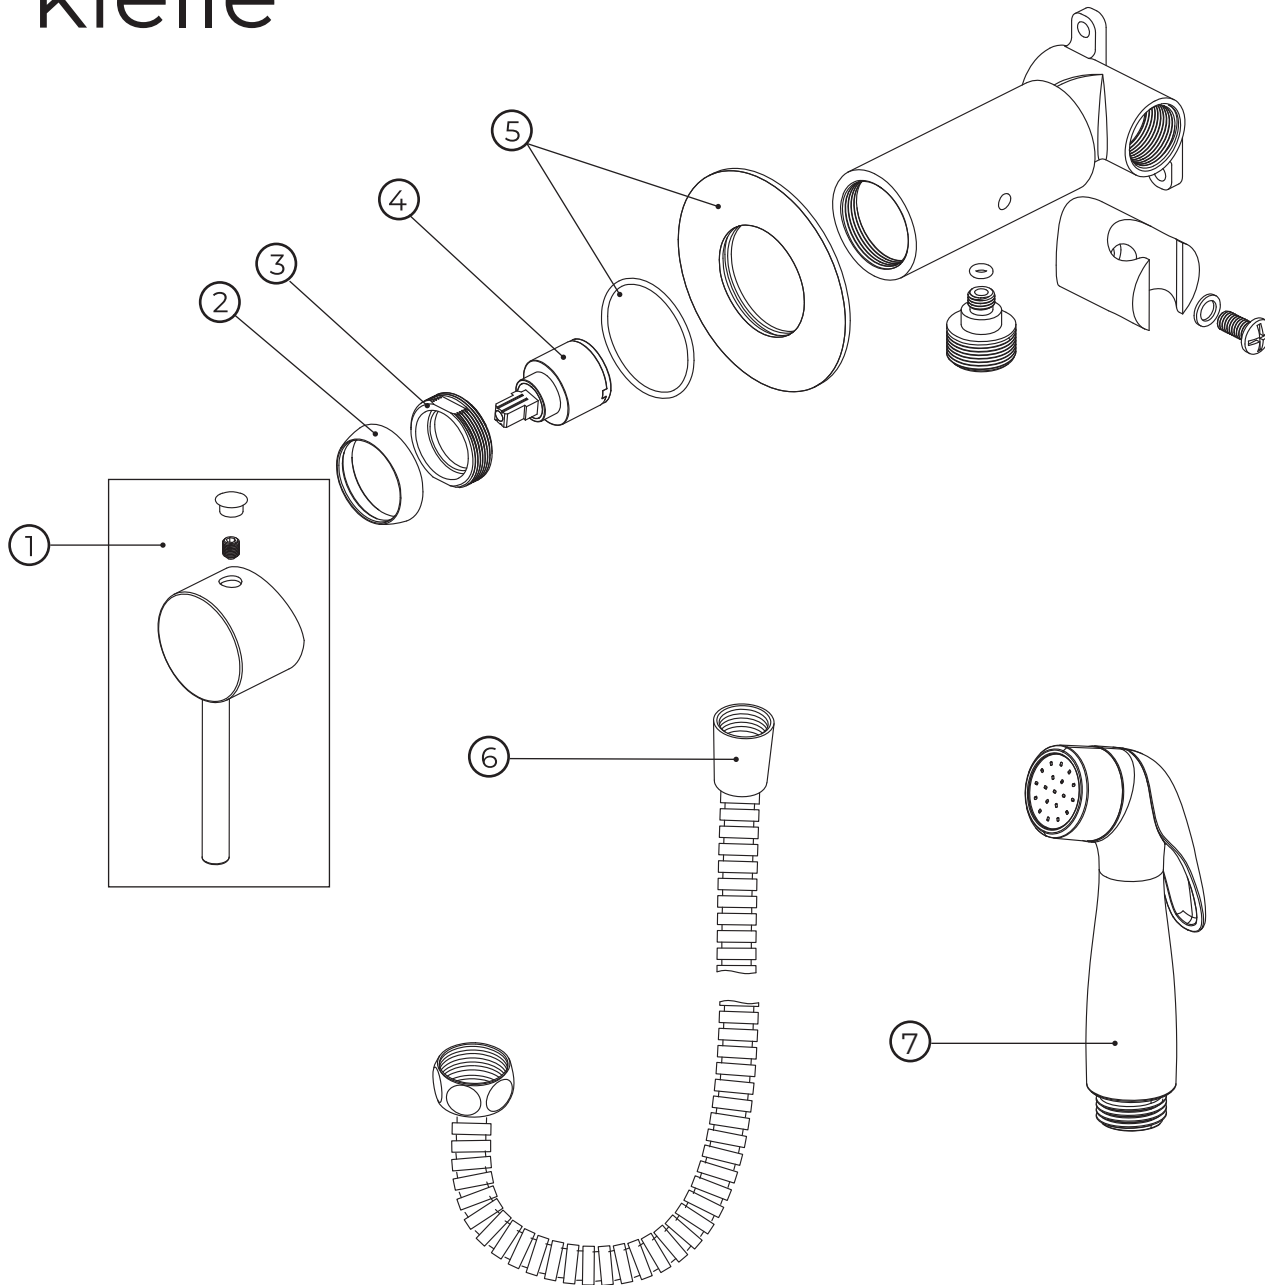

kielle

10402204

No.	Material code	Name	QTY
1	90102ND1	Handle set – matte black	1
2	90102ND5	Brass beauty cover – matte black	1
3	90102ND6	Pressing nut	1
4	90103ND12	Cartridge	1
5	90102ND10	Plate set – matte black	1
6	90102ND13	Shower hose – matte black	1
7	90102ND15	Shataff – matte black	1