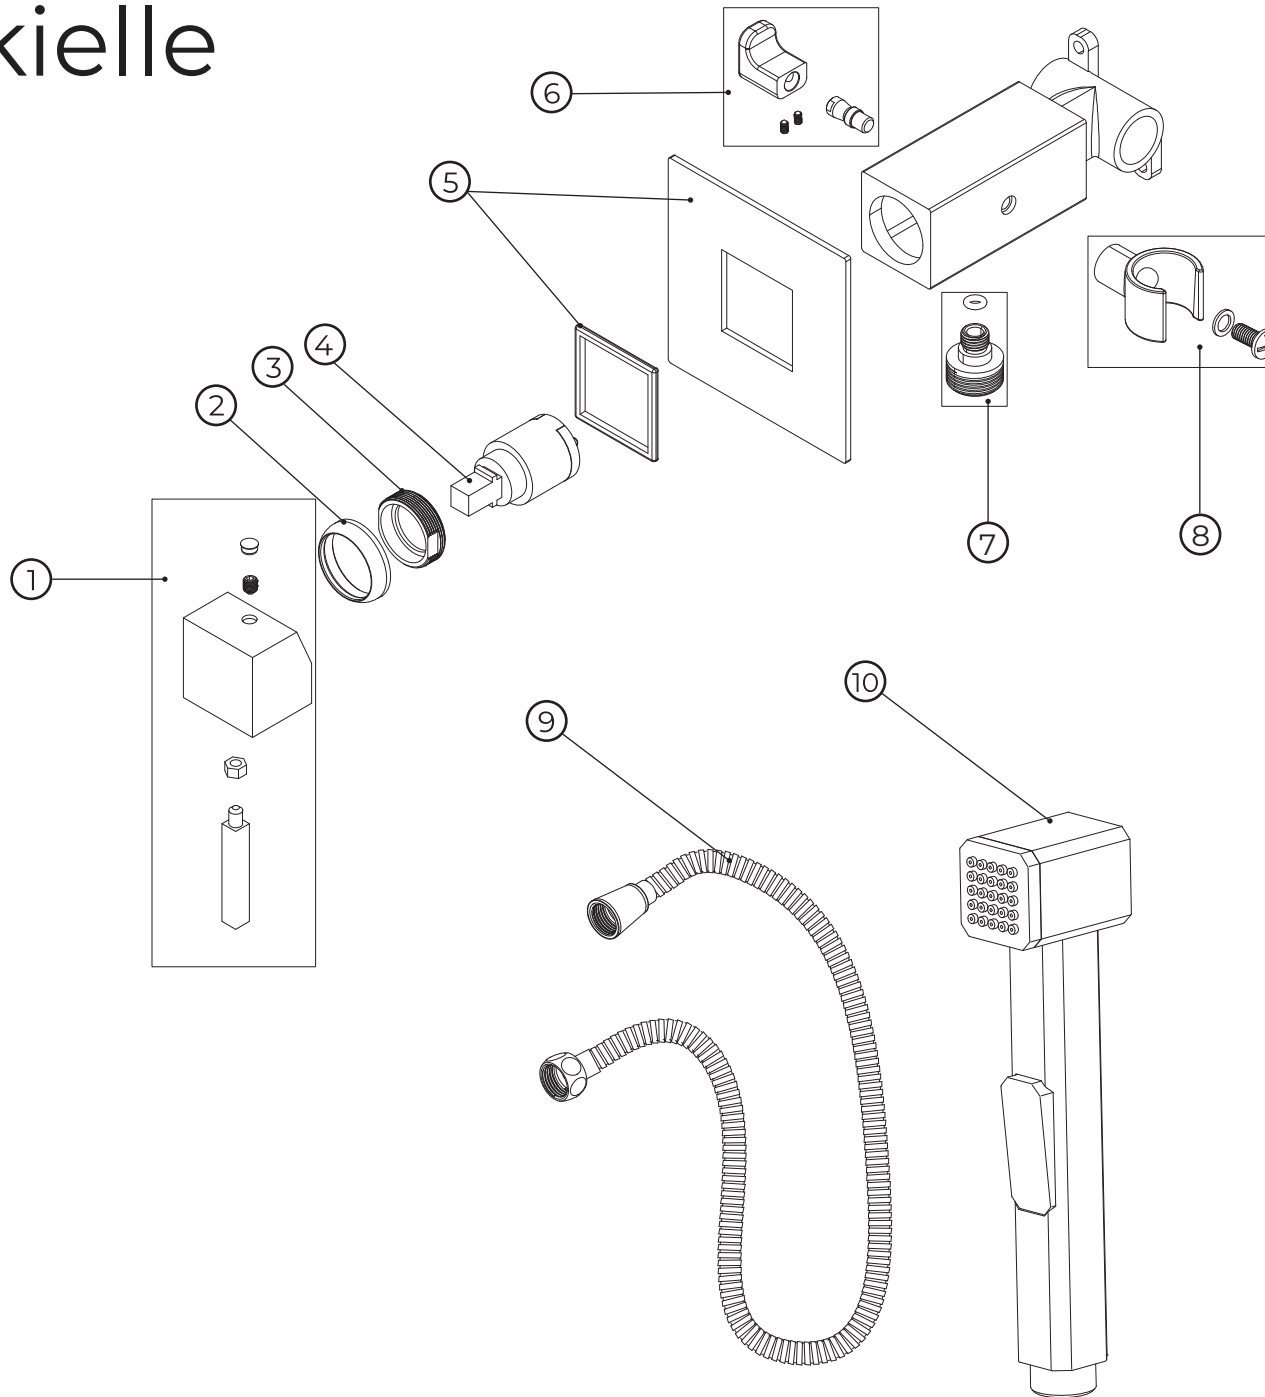

# 10411200

No.	Material code	Name	QTY
1	90111ND12C	Handle set – chrome	1
2	90111ND13C	Beauty cover – chrome	1
3	90127ND00	Pressing nut	1
4	90103ND12	Cartridge	1
5	90111ND14C	Plate set – chrome	1
6	90111ND16C	Hanger – chrome	1
7	90111ND17C	Outlet Cap & O-ring – chrome	1
8	90111ND24C	Holder – chrome	1
9	90111ND25C	Shower hose – chrome	1
10	90111ND26C	Shower – chrome	1