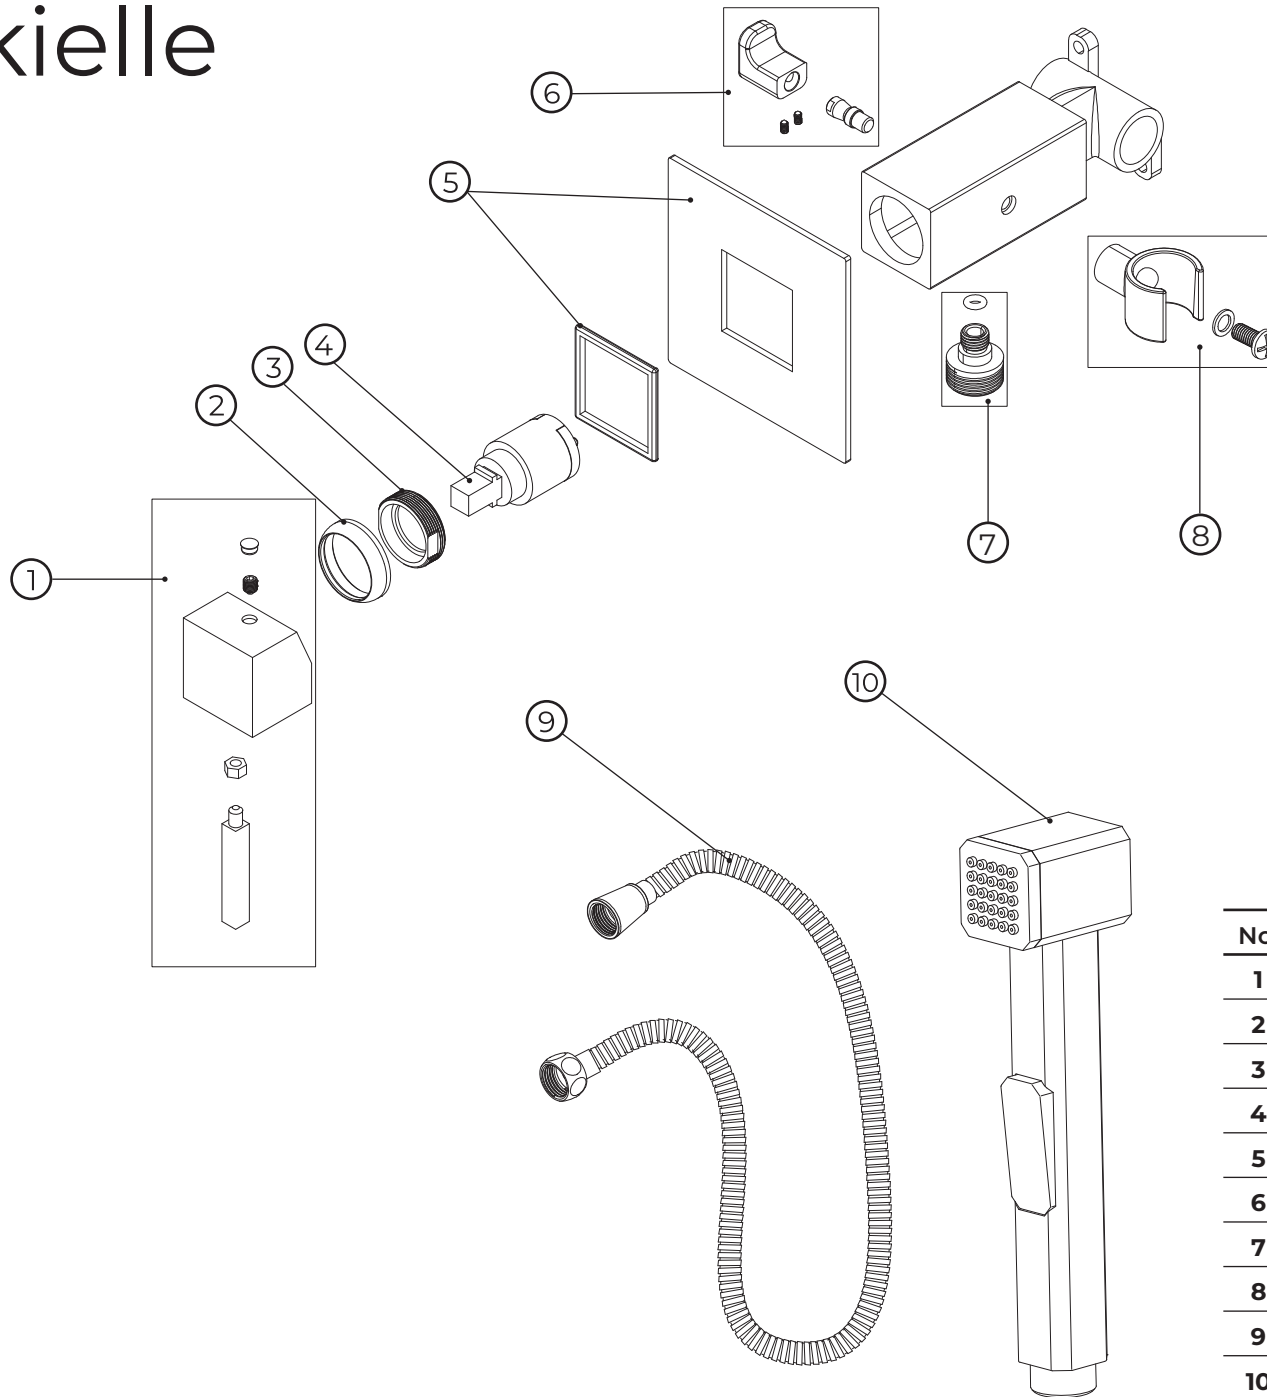

kielle

10411204

No.	Material code	Name	QTY
1	90111ND12B	Handle set – matte black	1
2	90111ND13B	Beauty cover – matte black	1
3	90127ND00	Pressing nut	1
4	90103ND12	Cartridge	1
5	90111ND14B	Plate set – matte black	1
6	90111ND16B	Hanger – matte black	1
7	90111ND17B	Outlet Cap & O-ring – matte black	1
8	90111ND24B	Holder – matte black	1
9	90111ND25B	Shower hose – matte black	1
10	90111ND26B	Shower – matte black	1