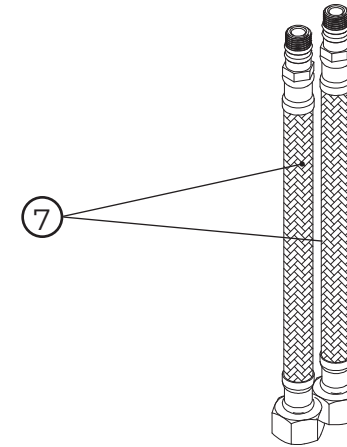

# 10502100

| No. | Material code | Name                   | QTY |
|-----|---------------|------------------------|-----|
| 1   | 90102ND2      | Handle set             | 1   |
| 2   | 90102ND3      | Plastic beauty cover   | 1   |
| 3   | 90102ND19     | Pressing nut           | 1   |
| 4   | 90103ND11     | Cartridge              | 1   |
| 5   | 90102ND16     | Fixing set             | 1   |
| 6   | 90102ND17     | Base set               | 1   |
| 7   | 90102ND11     | 40 cm* 3/8 inlet hoses | 2   |
| 8   | 90102ND8      | Spout set              | 1   |
| 9   | 90102ND18     | Aerator set            | 1   |
| 10  | 90101ND1      | Aerator key            | 1   |