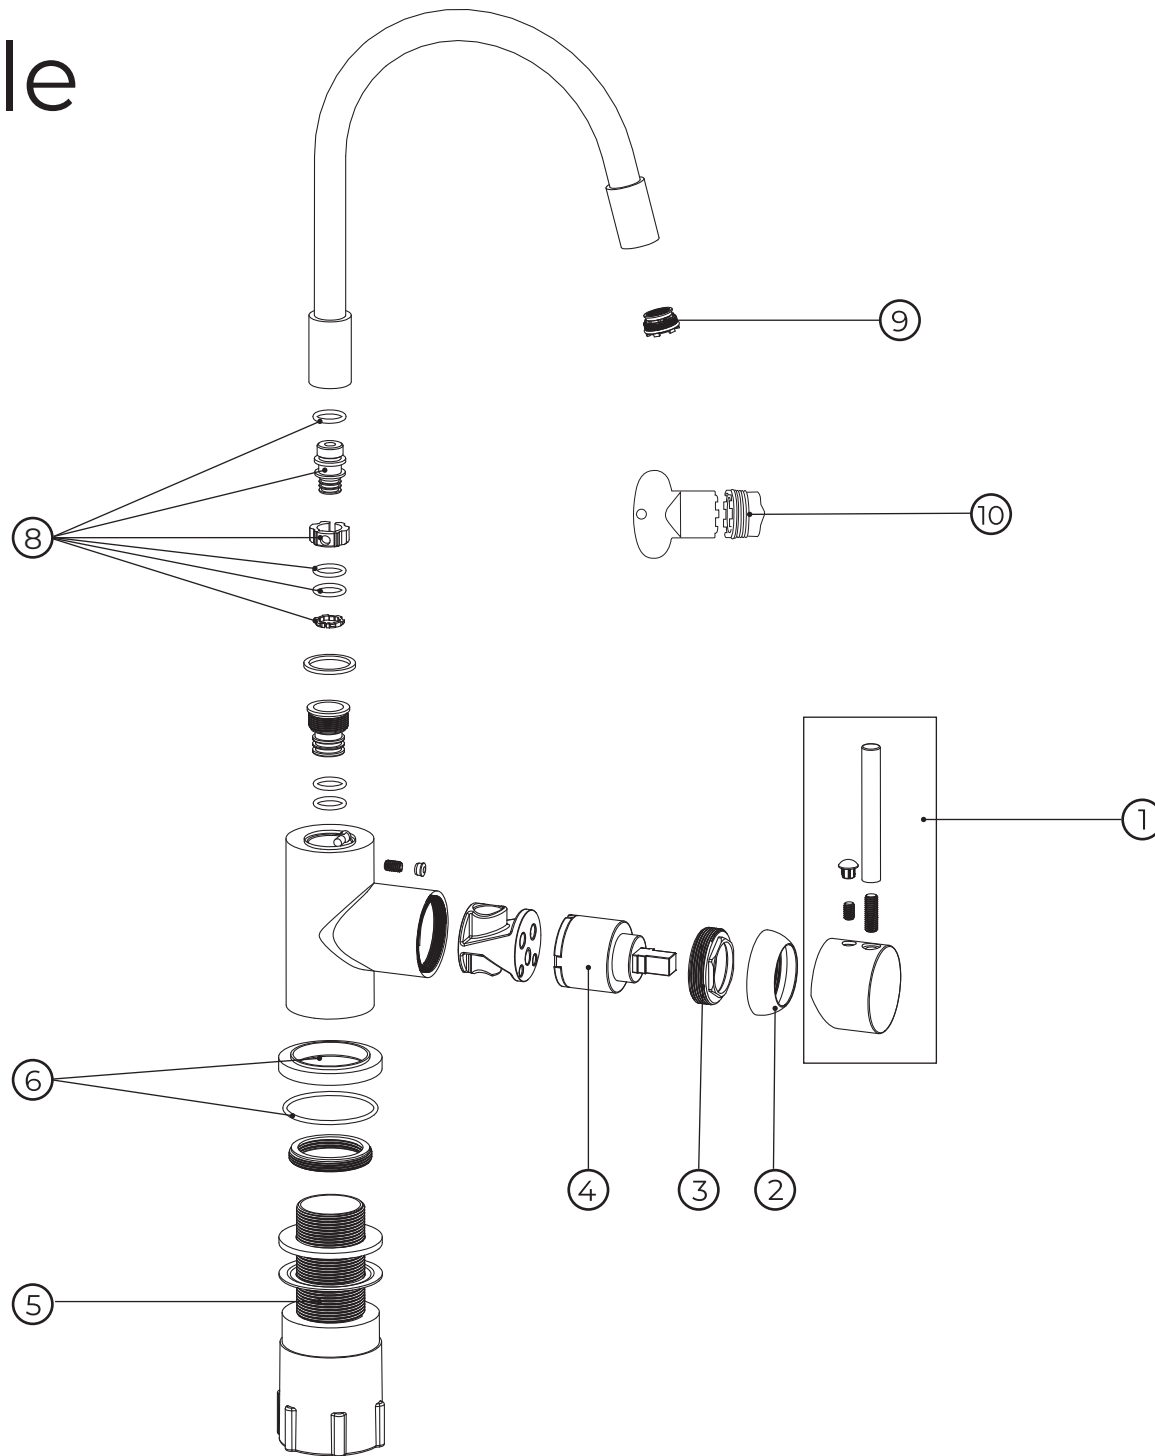

# 10502100

| No. | Material code | Name                   | QTY |
|-----|---------------|------------------------|-----|
| 1   | 90102ND2      | Handle set             | 1   |
| 2   | 90102ND3      | Plastic beauty cover   | 1   |
| 3   | 90102ND19     | Pressing nut           | 1   |
| 4   | 90103ND11     | Cartridge              | 1   |
| 5   | 90102ND16     | Fixing set             | 1   |
| 6   | 90102ND17     | Base set               | 1   |
| 7   | 90102ND11     | 40 cm* 3/8 inlet hoses | 2   |
| 8   | 90102ND8      | Spout set              | 1   |
| 9   | 90102ND18     | Aerator set            | 1   |
| 10  | 90101ND1      | Aerator key            | 1   |