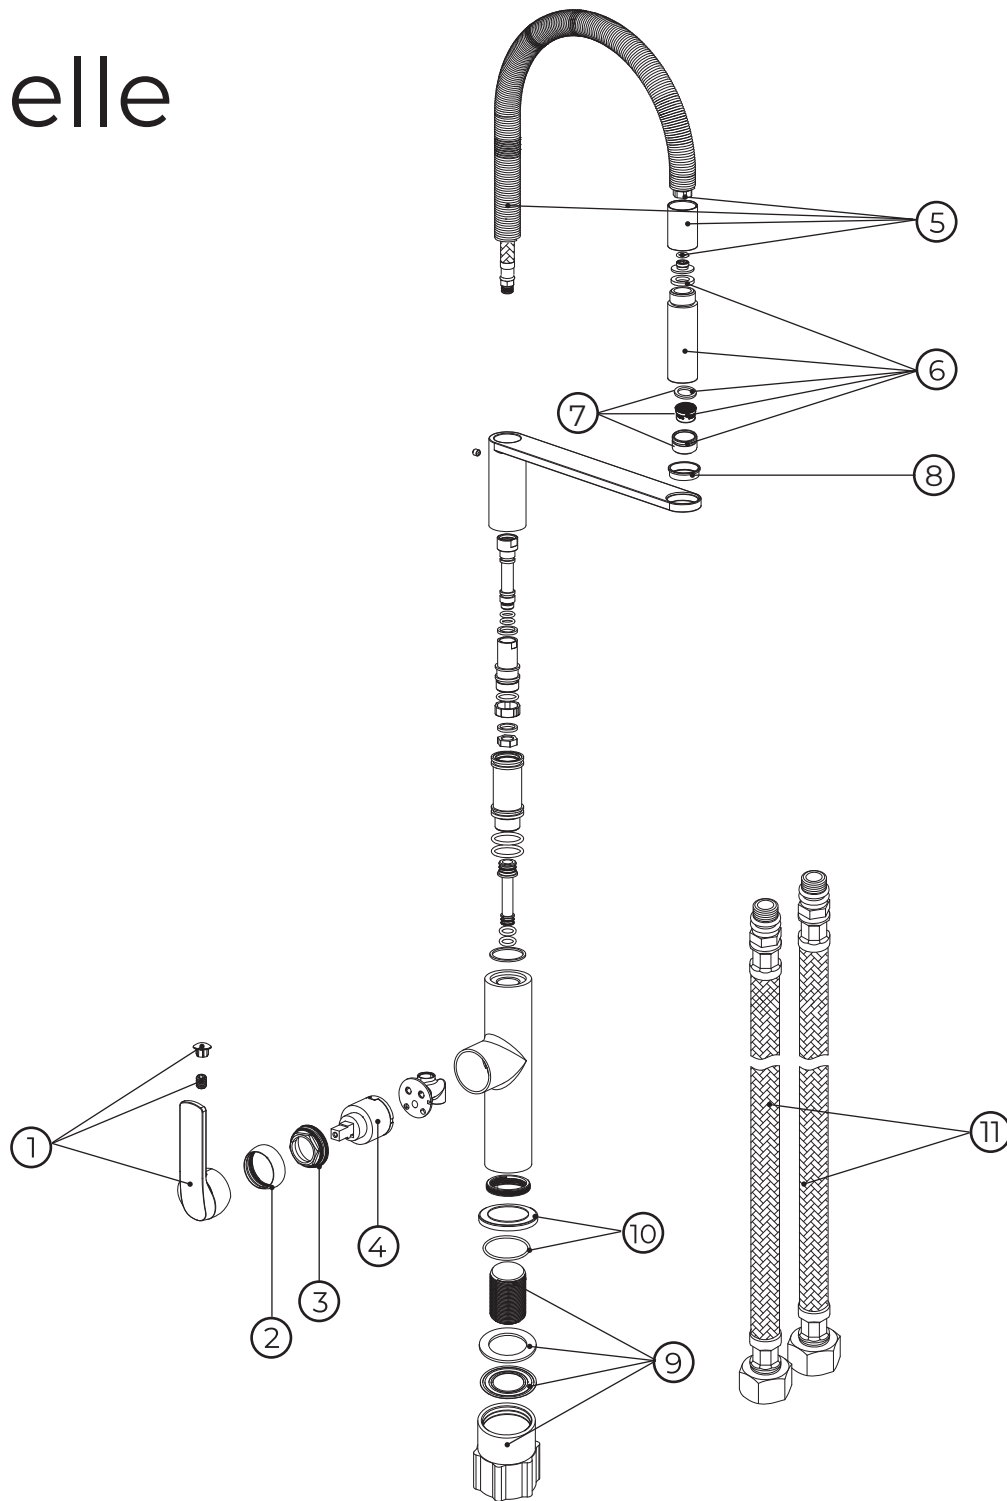

kielle

10516100

No.	Material code	Name	QTY
1	90116ND0	Handle set	1
2	90101ND0	Plastic beauty cover	1
3	90116ND8	Pressing nut	1
4	90103ND11	Cartridge	1
5	90116ND1	Spout set – chrome	1
6	90116ND3	Shower set	1
7	90116ND6	Aerator set	1
8	90116ND7	Lining	1
9	90116ND4	Fixing set	1
10	90116ND5	Base set	1
11	90116ND9	35 cm *3/8 inlet hoses	2