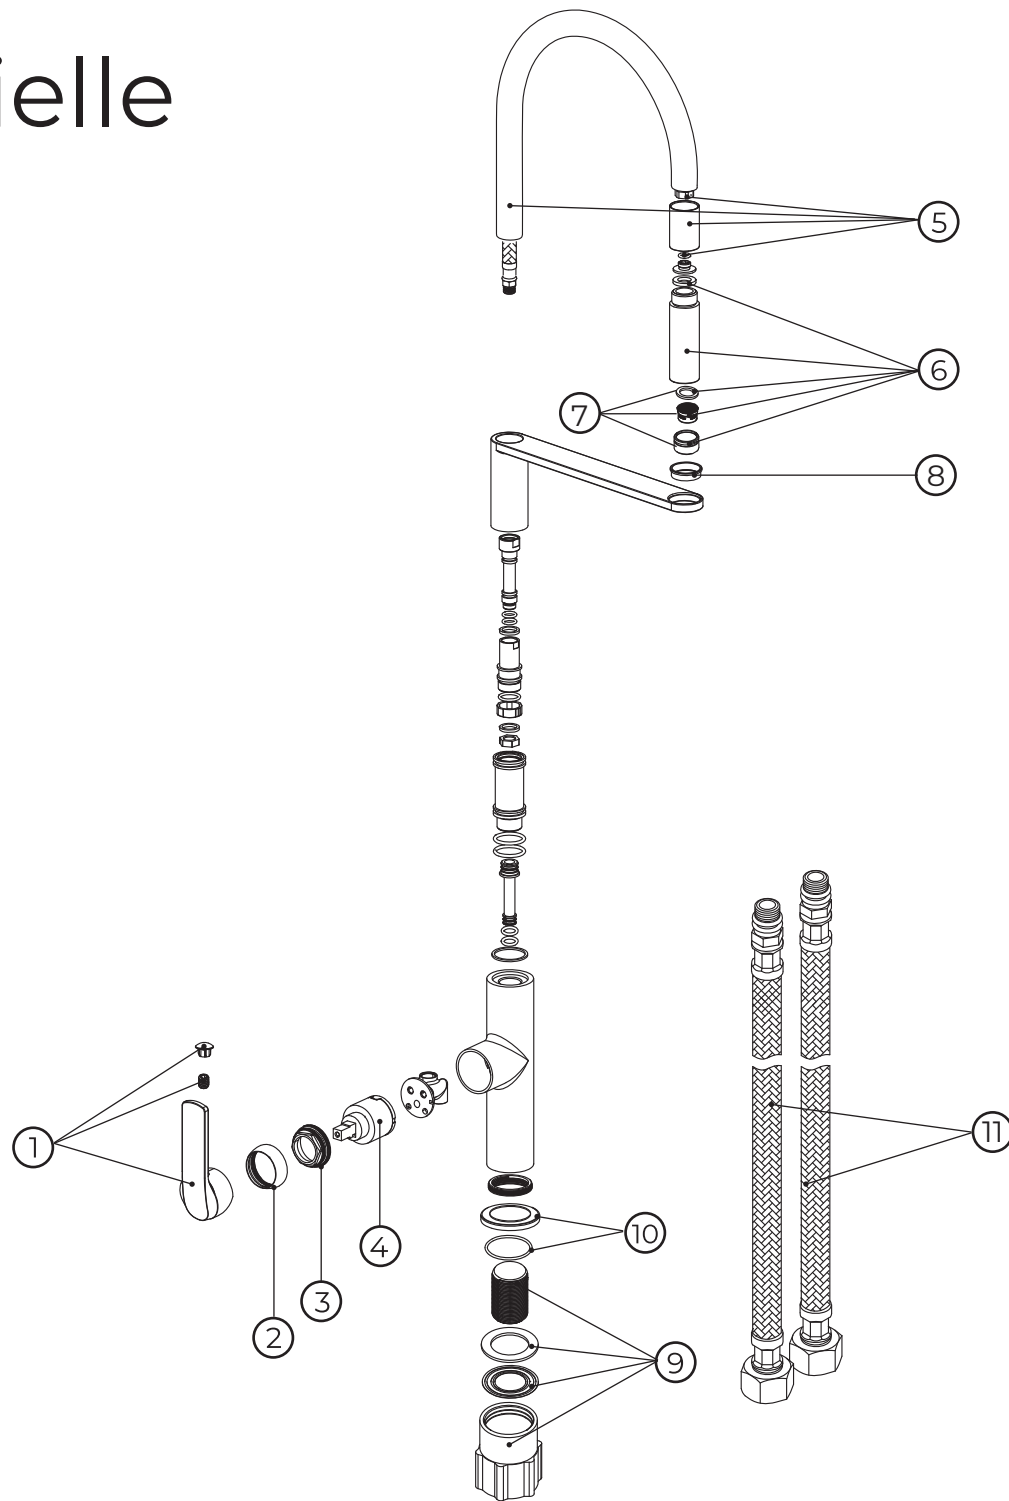

kielle

10516110

No.	Material code	Name	QTY
1	90116ND0	Handle set	1
2	90101ND0	Plastic beauty cover	1
3	90116ND8	Pressing nut	1
4	90103ND11	Cartridge	1
5	90116ND2	Spout set - black	1
6	90116ND3	Shower set	1
7	90116ND6	Aerator set	1
8	90116ND7	Lining	1
9	90116ND4	Fixing set	1
10	90116ND5	Base set	1
11	90116ND9	35 cm *3/8 inlet hoses	2