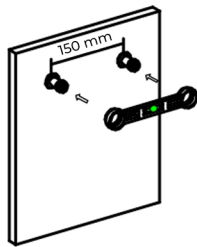

	bar
0,5 	max. 10 
	5 
1 	1 

	°C
max. 90°C 	65°C 
	

1.

2.

3.

4.

5.

6.

7.

8.

9.

10.

11.

12.

 <p>1</p>	 <p>2</p>	 <p>3</p> <p>Remove the trim cover through the screw hole</p>
 <p>4</p>	 <p>5</p>	 <p>6</p> <p>Hot water counterclockwise, cold water clockwise</p>
 <p>7</p> <p>The buttons are aligned vertically down</p>	 <p>8</p>	 <p>9</p>