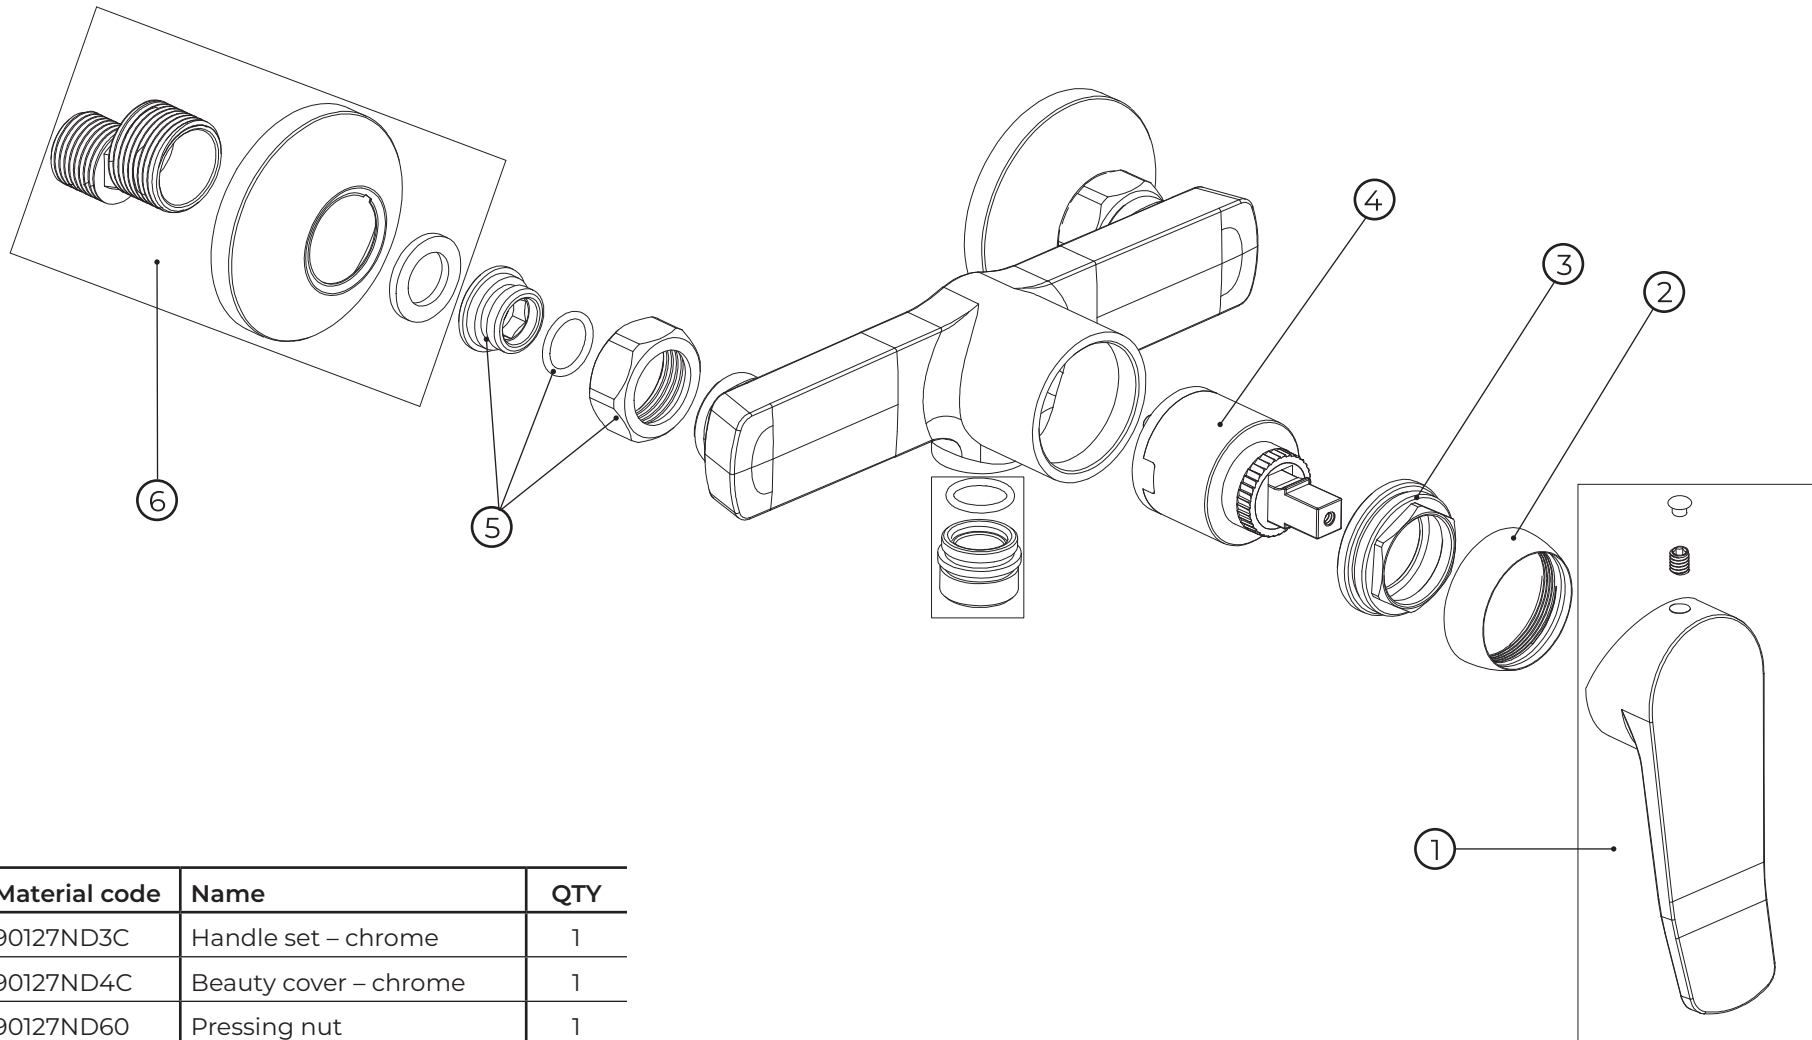

kielle

10227100

No.	Material code	Name	QTY
1	90127ND3C	Handle set – chrome	1
2	90127ND4C	Beauty cover – chrome	1
3	90127ND60	Pressing nut	1
4	90127ND13	Cartridge	1
5	90127ND9C	Set – O-ring, Hex screw nut & connector – chrome	2
6	90127ND8C	Wall cap & S-union set – chrome	2