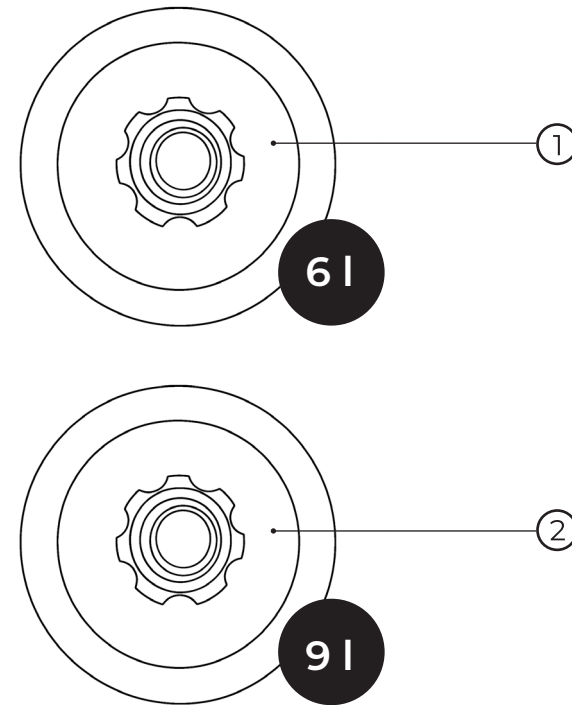

kielle

10315100

No.	Material code	Name	QTY
1	90102ND1C	Handle chrome	1
2	90101ND0C	Handle cap cover chrome	1
3	90101ND03	Cartridge fix nut	1
4	90101ND01	Cartridge	1
5	90102ND4C	Divertor chrome	1
6	90102ND04	Aerator	1
7	90101ND2C	Inlet set chrome	2
8	90101ND3C	Cover chrome	2

kielle

20402000E

No.	Material code	Name	QTY
1	90203ND60E	flow restrictor 6 l/min	1
2	90203ND90E	flow restrictor 9 l/min	1