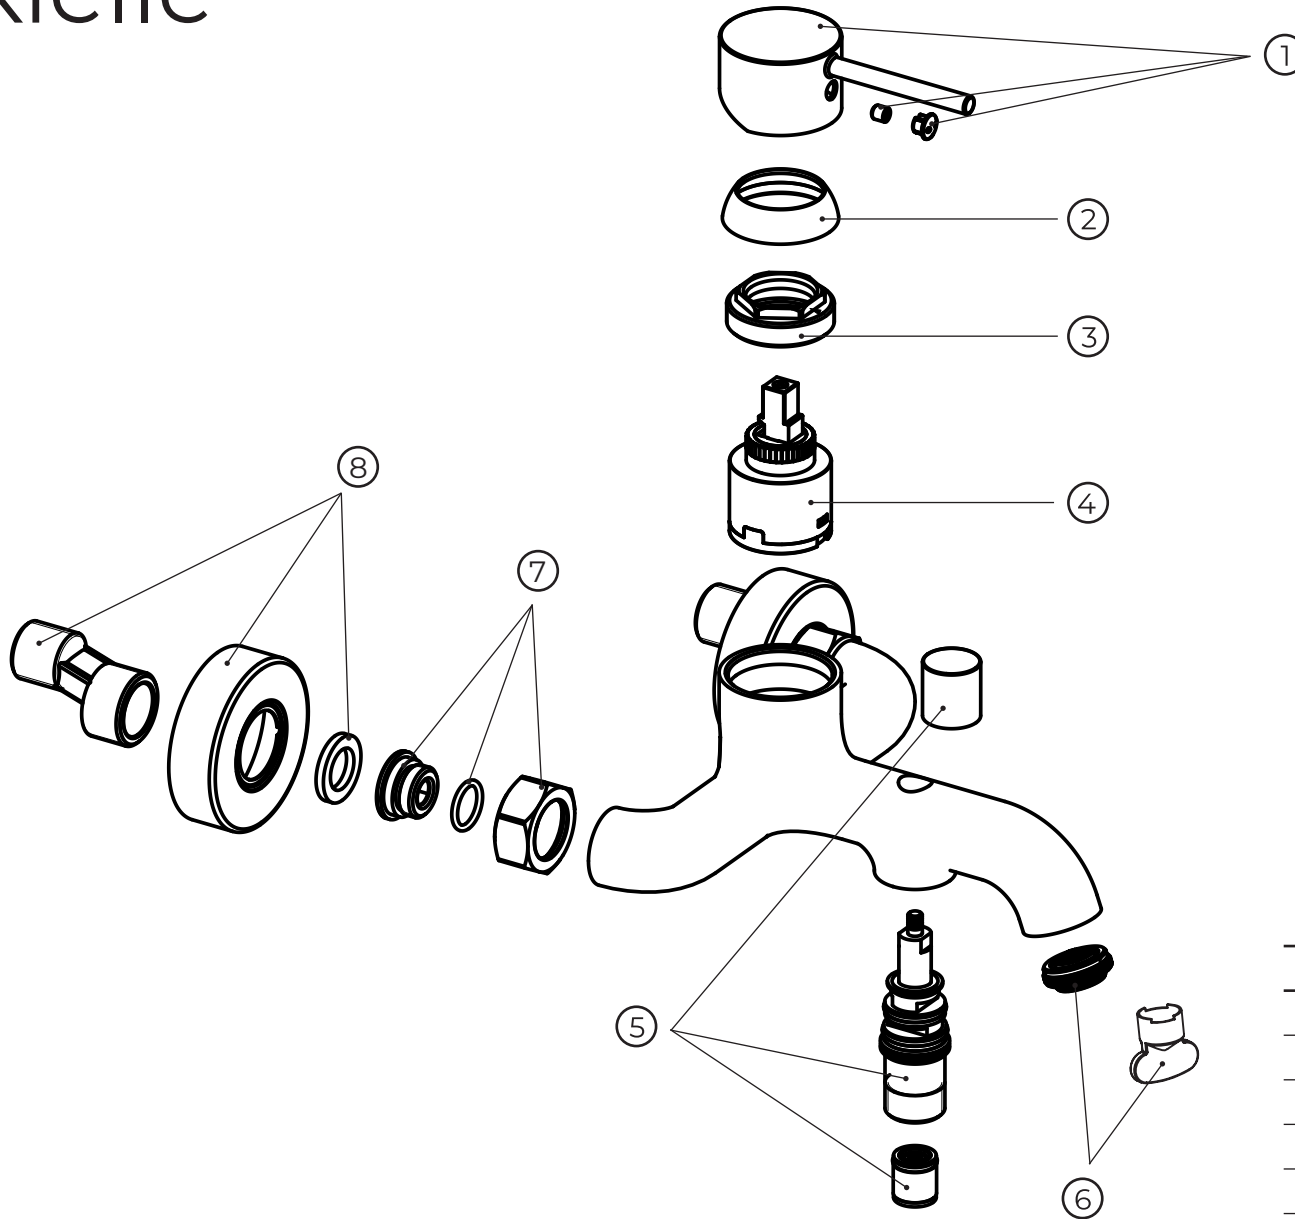

kielle

10315100

No.	Material code	Name	QTY
1	90102ND1C	Handle chrome	1
2	90101ND0C	Handle cap cover chrome	1
3	90101ND03	Cartridge fix nut	1
4	90101ND01	Cartridge	1
5	90102ND4C	Divertor chrome	1
6	90102ND04	Aerator	1
7	90101ND2C	Inlet set chrome	2
8	90101ND3C	Cover chrome	2

kielle

20402000E

No.	Material code	Name	QTY
1	90203ND60E	flow restrictor 6 l/min	1
2	90203ND90E	flow restrictor 9 l/min	1