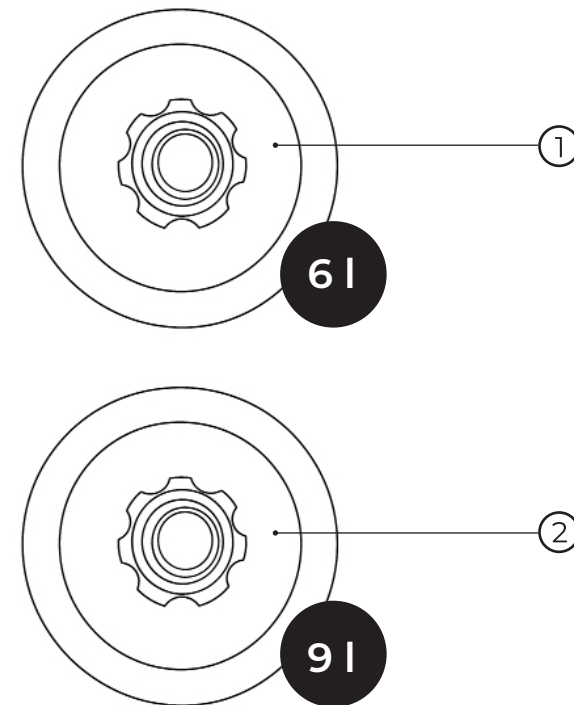

kielle

10315100

No.	Material code	Name	QTY
1	90102ND1C	Handle chrome	1
2	90101ND0C	Handle cap cover chrome	1
3	90101ND03	Cartridge fix nut	1
4	90101ND01	Cartridge	1
5	90102ND4C	Divertor chrome	1
6	90102ND04	Aerator	1
7	90101ND2C	Inlet set chrome	2
8	90101ND3C	Cover chrome	2

# 20427000E

No.	Material code	Name	QTY
1	90203ND60E	flow restrictor 6 l/min	1
2	90203ND90E	flow restrictor 9 l/min	1