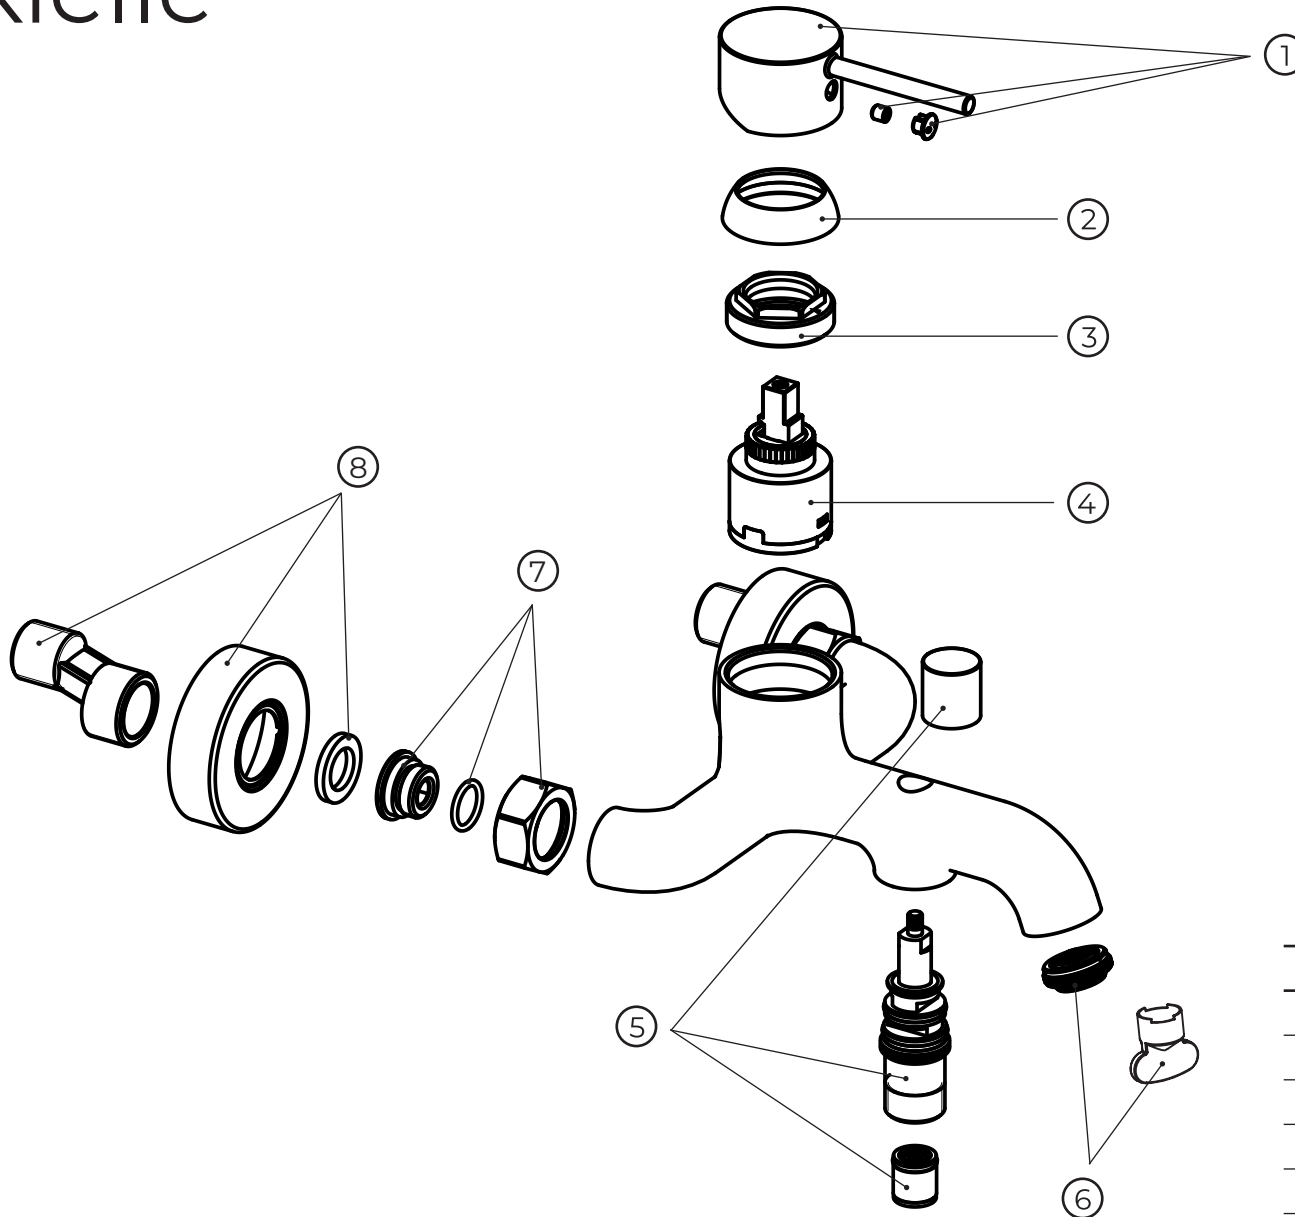

kielle

10315100

No.	Material code	Name	QTY
1	90102ND1C	Handle chrome	1
2	90101ND0C	Handle cap cover chrome	1
3	90101ND03	Cartridge fix nut	1
4	90101ND01	Cartridge	1
5	90102ND4C	Divertor chrome	1
6	90102ND04	Aerator	1
7	90101ND2C	Inlet set chrome	2
8	90101ND3C	Cover chrome	2

# 20427000E

No.	Material code	Name	QTY
1	90203ND60E	flow restrictor 6 l/min	1
2	90203ND90E	flow restrictor 9 l/min	1