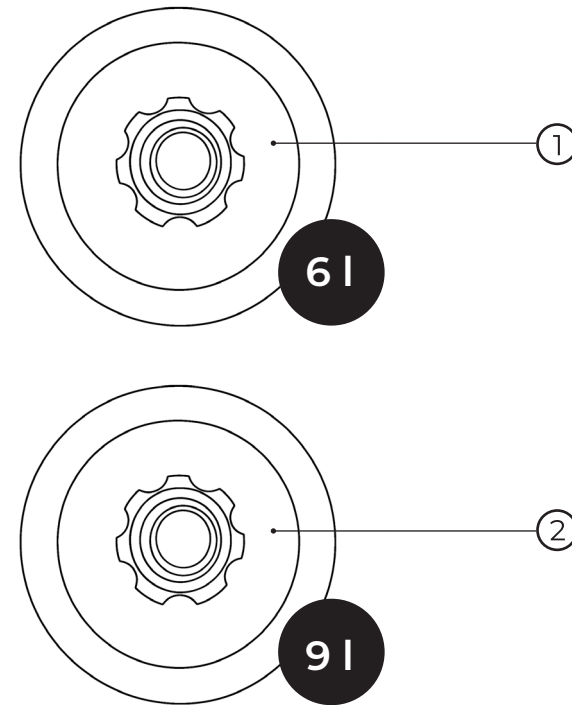

kielle

10315100

No.	Material code	Name	QTY
1	90102ND1C	Handle chrome	1
2	90101ND0C	Handle cap cover chrome	1
3	90101ND03	Cartridge fix nut	1
4	90101ND01	Cartridge	1
5	90102ND4C	Divertor chrome	1
6	90102ND04	Aerator	1
7	90101ND2C	Inlet set chrome	2
8	90101ND3C	Cover chrome	2

kielle

20402020E

No.	Material code	Name	QTY
1	90203ND60E	flow restrictor 6 l/min	1
2	90203ND90E	flow restrictor 9 l/min	1