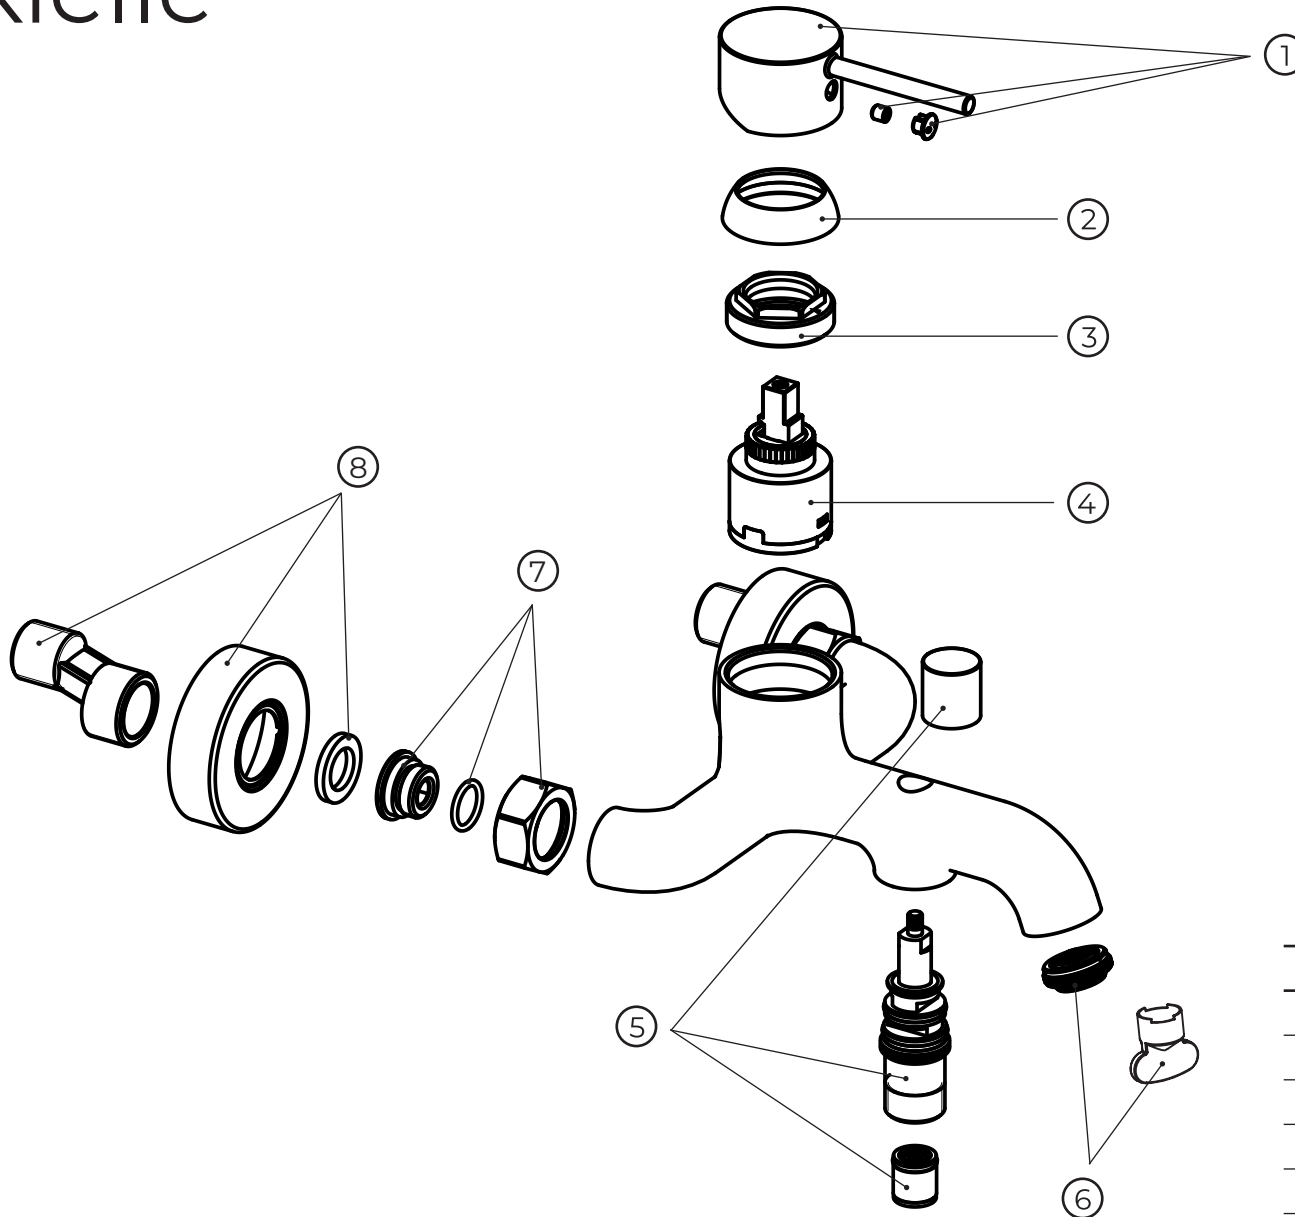

kielle

10315100

No.	Material code	Name	QTY
1	90102ND1C	Handle chrome	1
2	90101ND0C	Handle cap cover chrome	1
3	90101ND03	Cartridge fix nut	1
4	90101ND01	Cartridge	1
5	90102ND4C	Divertor chrome	1
6	90102ND04	Aerator	1
7	90101ND2C	Inlet set chrome	2
8	90101ND3C	Cover chrome	2

kielle

20402020E

No.	Material code	Name	QTY
1	90203ND60E	flow restrictor 6 l/min	1
2	90203ND90E	flow restrictor 9 l/min	1