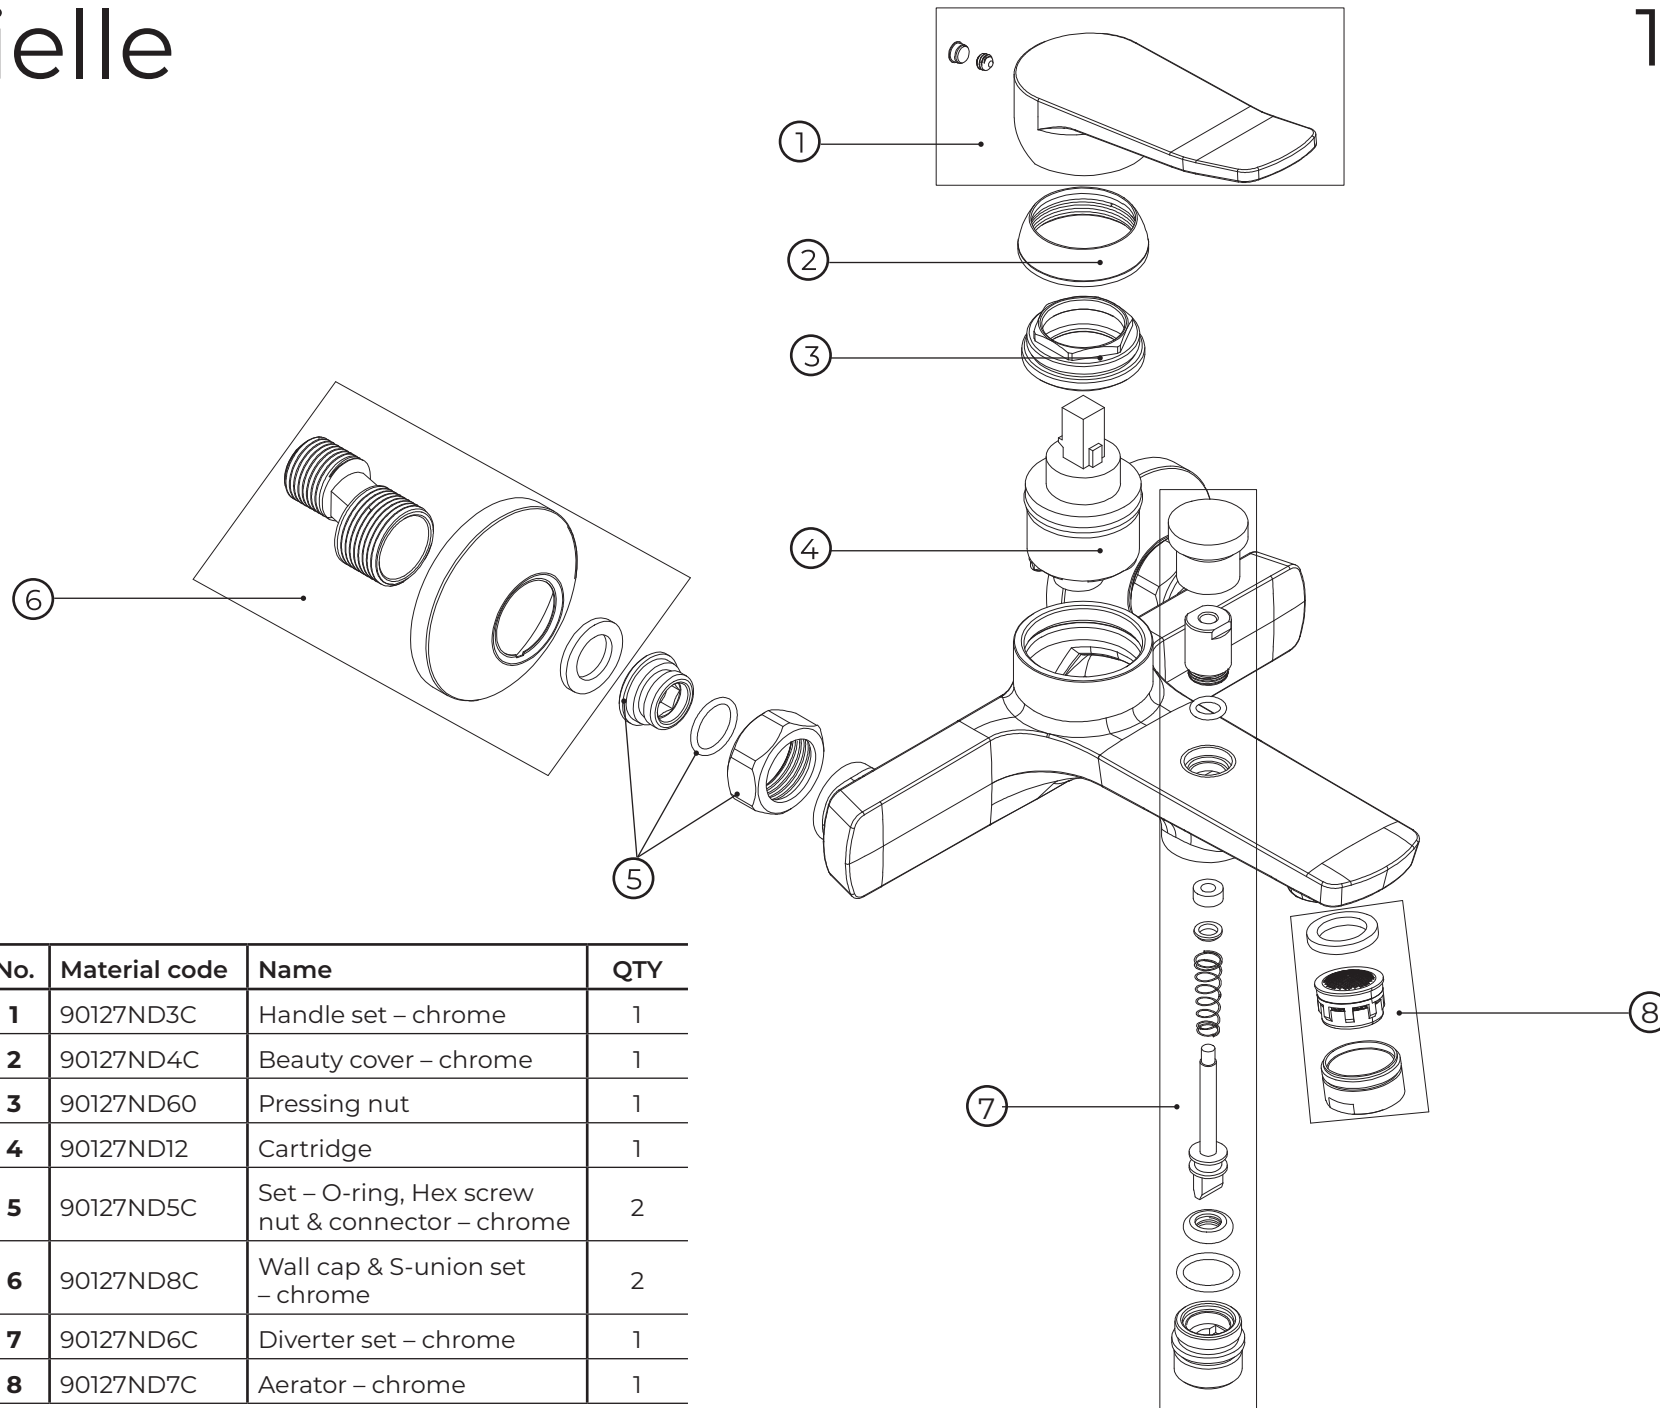

# 10327100

No.	Material code	Name	QTY
1	90127ND3C	Handle set – chrome	1
2	90127ND4C	Beauty cover – chrome	1
3	90127ND60	Pressing nut	1
4	90127ND12	Cartridge	1
5	90127ND5C	Set – O-ring, Hex screw nut & connector – chrome	2
6	90127ND8C	Wall cap & S-union set – chrome	2
7	90127ND6C	Diverter set – chrome	1
8	90127ND7C	Aerator – chrome	1