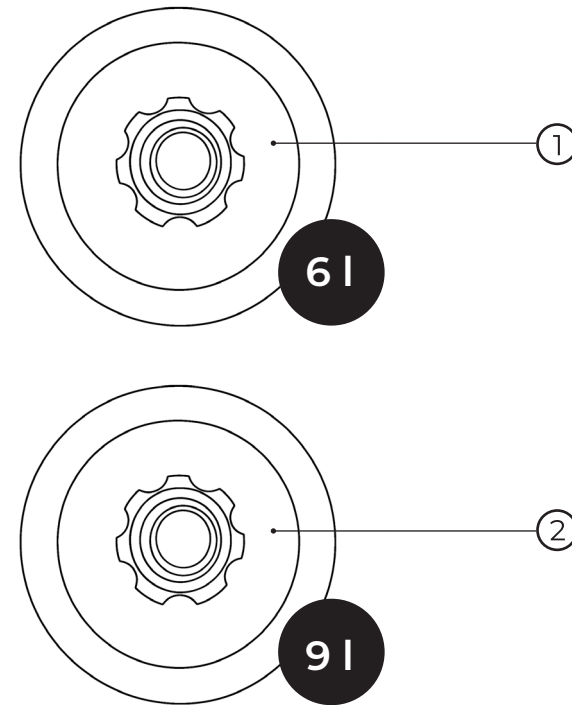

kielle

10327100

No.	Material code	Name	QTY
1	90127ND3C	Handle set – chrome	1
2	90127ND4C	Beauty cover – chrome	1
3	90127ND60	Pressing nut	1
4	90127ND12	Cartridge	1
5	90127ND5C	Set – O-ring, Hex screw nut & connector – chrome	2
6	90127ND8C	Wall cap & S-union set – chrome	2
7	90127ND6C	Diverter set – chrome	1
8	90127ND7C	Aerator – chrome	1

kielle

20402000E

No.	Material code	Name	QTY
1	90203ND60E	flow restrictor 6 l/min	1
2	90203ND90E	flow restrictor 9 l/min	1