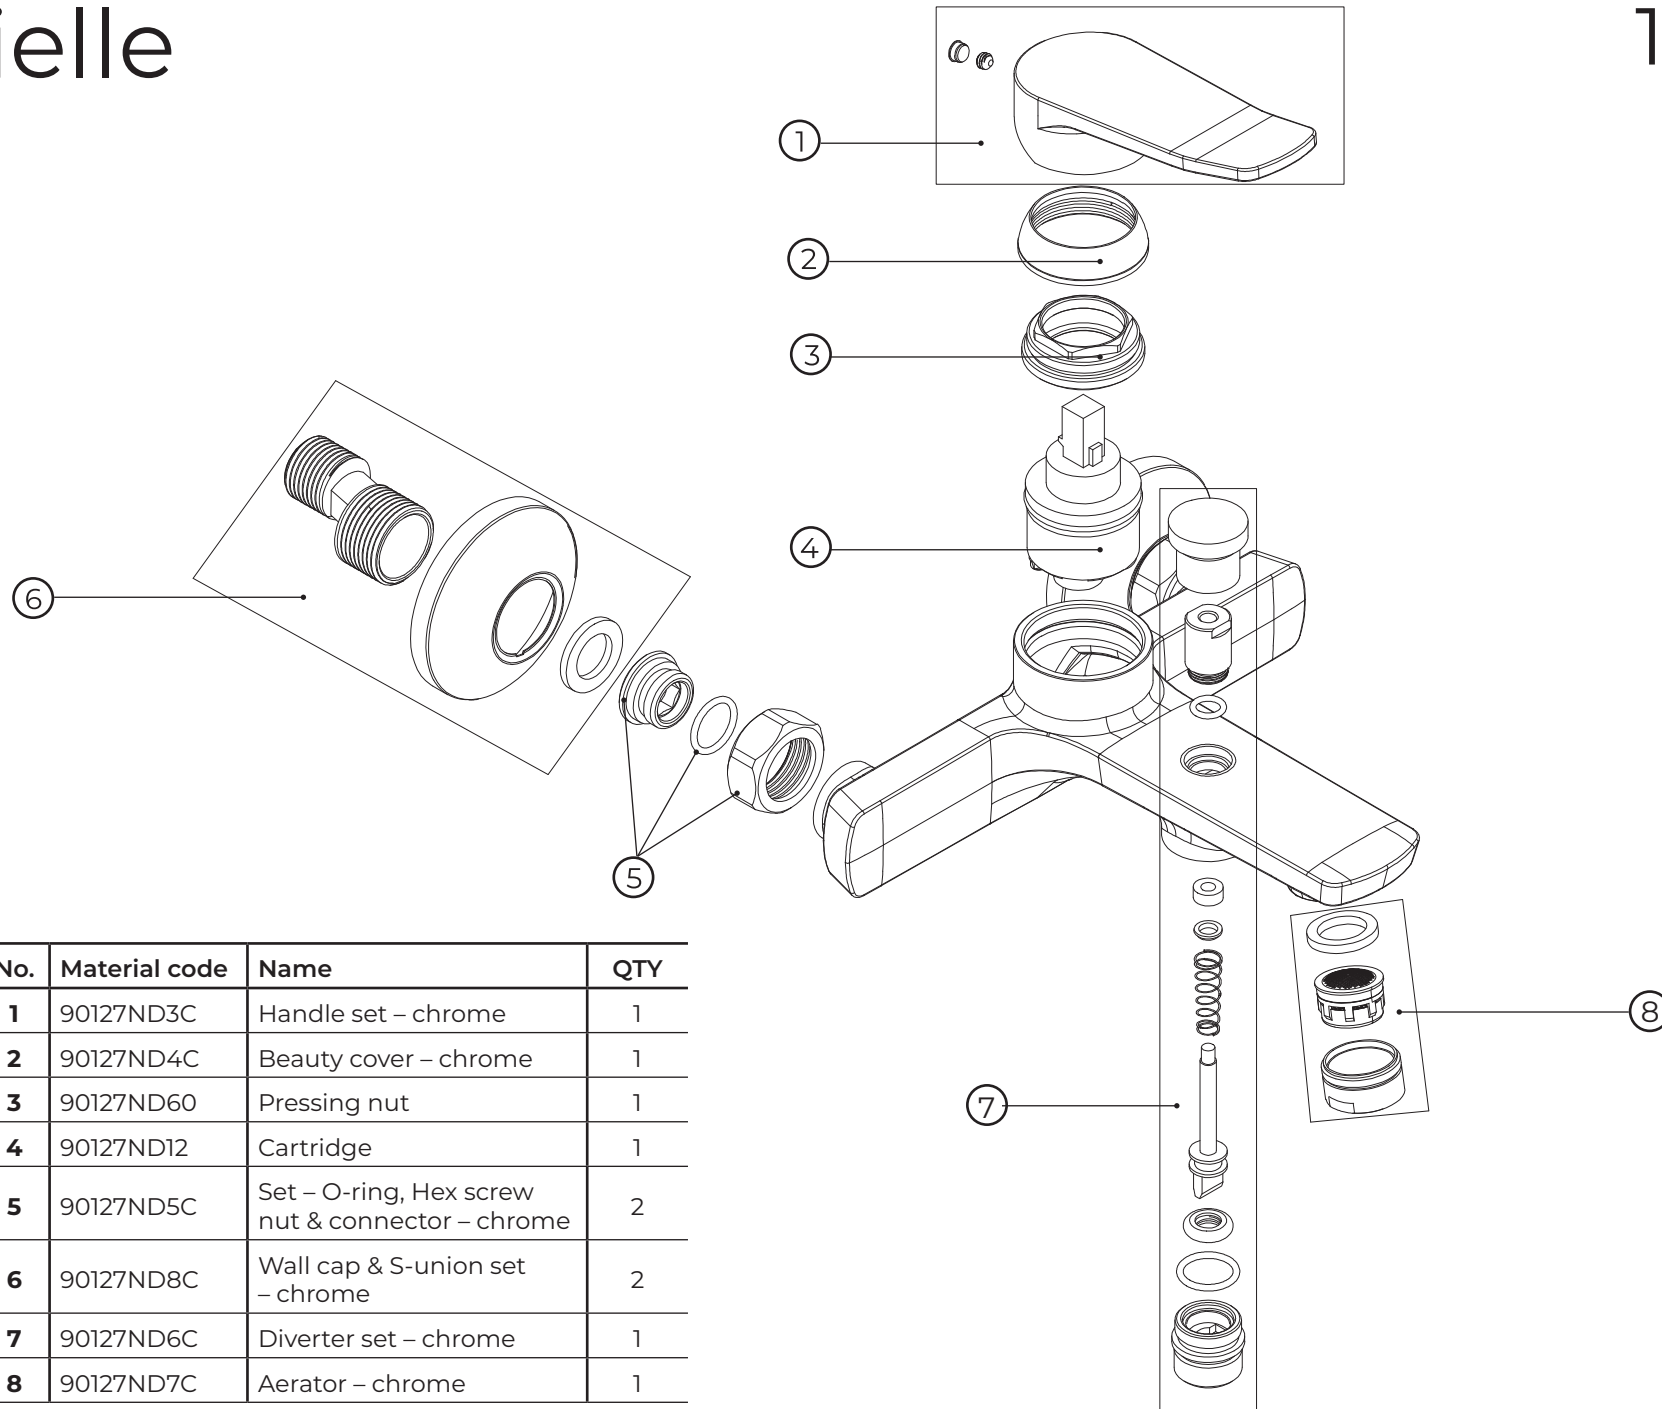

kielle

10327100

No.	Material code	Name	QTY
1	90127ND3C	Handle set – chrome	1
2	90127ND4C	Beauty cover – chrome	1
3	90127ND60	Pressing nut	1
4	90127ND12	Cartridge	1
5	90127ND5C	Set – O-ring, Hex screw nut & connector – chrome	2
6	90127ND8C	Wall cap & S-union set – chrome	2
7	90127ND6C	Diverter set – chrome	1
8	90127ND7C	Aerator – chrome	1

kielle

20402000E

No.	Material code	Name	QTY
1	90203ND60E	flow restrictor 6 l/min	1
2	90203ND90E	flow restrictor 9 l/min	1