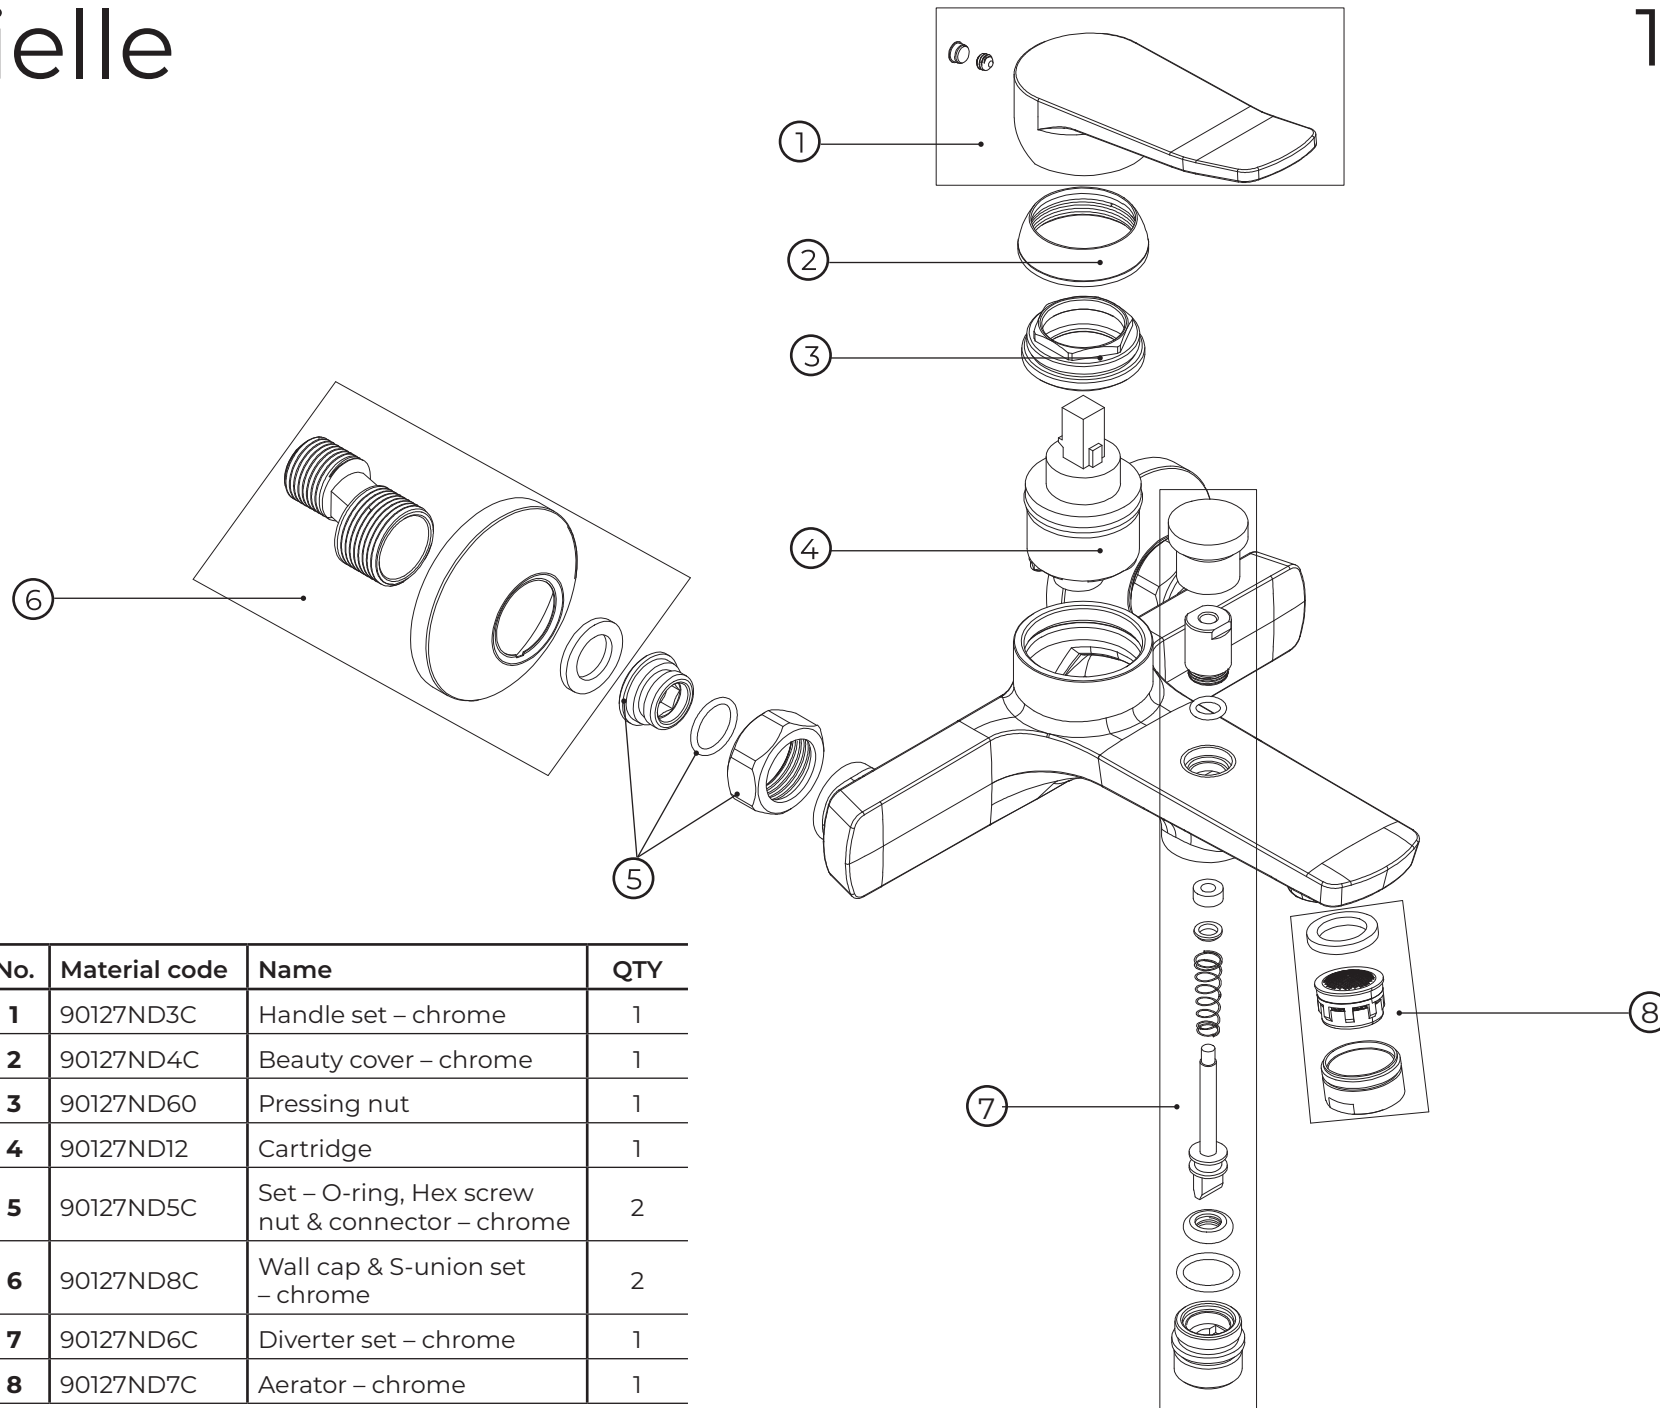

kielle

10327100

No.	Material code	Name	QTY
1	90127ND3C	Handle set – chrome	1
2	90127ND4C	Beauty cover – chrome	1
3	90127ND60	Pressing nut	1
4	90127ND12	Cartridge	1
5	90127ND5C	Set – O-ring, Hex screw nut & connector – chrome	2
6	90127ND8C	Wall cap & S-union set – chrome	2
7	90127ND6C	Diverter set – chrome	1
8	90127ND7C	Aerator – chrome	1

kielle

20402011E

No.	Material code	Name	QTY
1	90203ND60E	flow restrictor 6 l/min	1
2	90203ND90E	flow restrictor 9 l/min	1