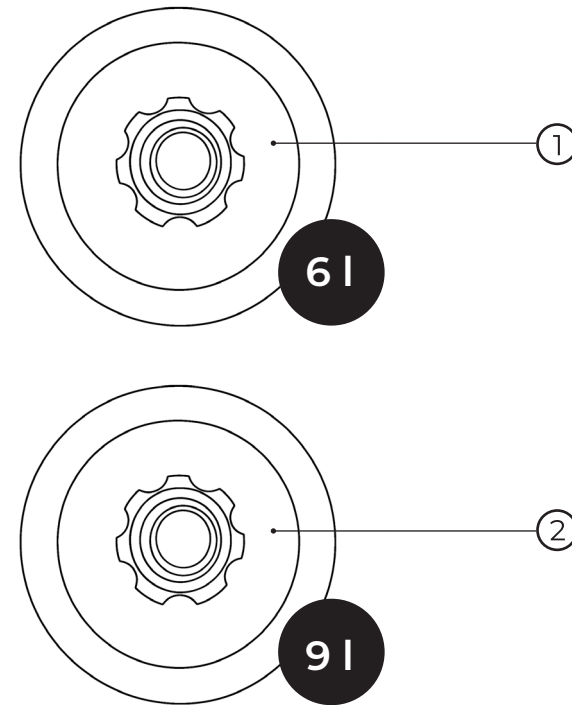

kielle

10327100

No.	Material code	Name	QTY
1	90127ND3C	Handle set – chrome	1
2	90127ND4C	Beauty cover – chrome	1
3	90127ND60	Pressing nut	1
4	90127ND12	Cartridge	1
5	90127ND5C	Set – O-ring, Hex screw nut & connector – chrome	2
6	90127ND8C	Wall cap & S-union set – chrome	2
7	90127ND6C	Diverter set – chrome	1
8	90127ND7C	Aerator – chrome	1

kielle

20402011E

No.	Material code	Name	QTY
1	90203ND60E	flow restrictor 6 l/min	1
2	90203ND90E	flow restrictor 9 l/min	1