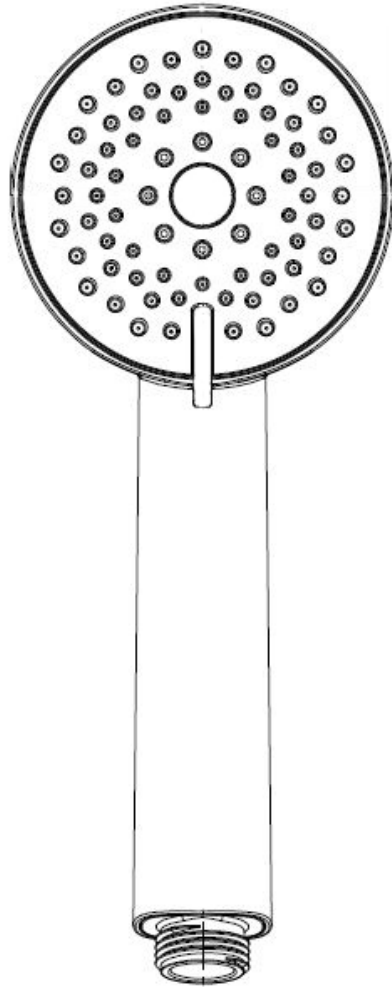

# kielle

# 10327100

No.	Material code	Name	QTY
1	90127ND3C	Handle set – chrome	1
2	90127ND4C	Beauty cover – chrome	1
3	90127ND60	Pressing nut	1
4	90127ND12	Cartridge	1
5	90127ND5C	Set – O-ring, Hex screw nut & connector – chrome	2
6	90127ND8C	Wall cap & S-union set – chrome	2
7	90127ND6C	Diverter set – chrome	1
8	90127ND7C	Aerator – chrome	1

kielle

20421010E

No.	Material code	Name	QTY
1	90203ND60E	flow restrictor 6 l/min	1
2	90203ND90E	flow restrictor 9 l/min	1