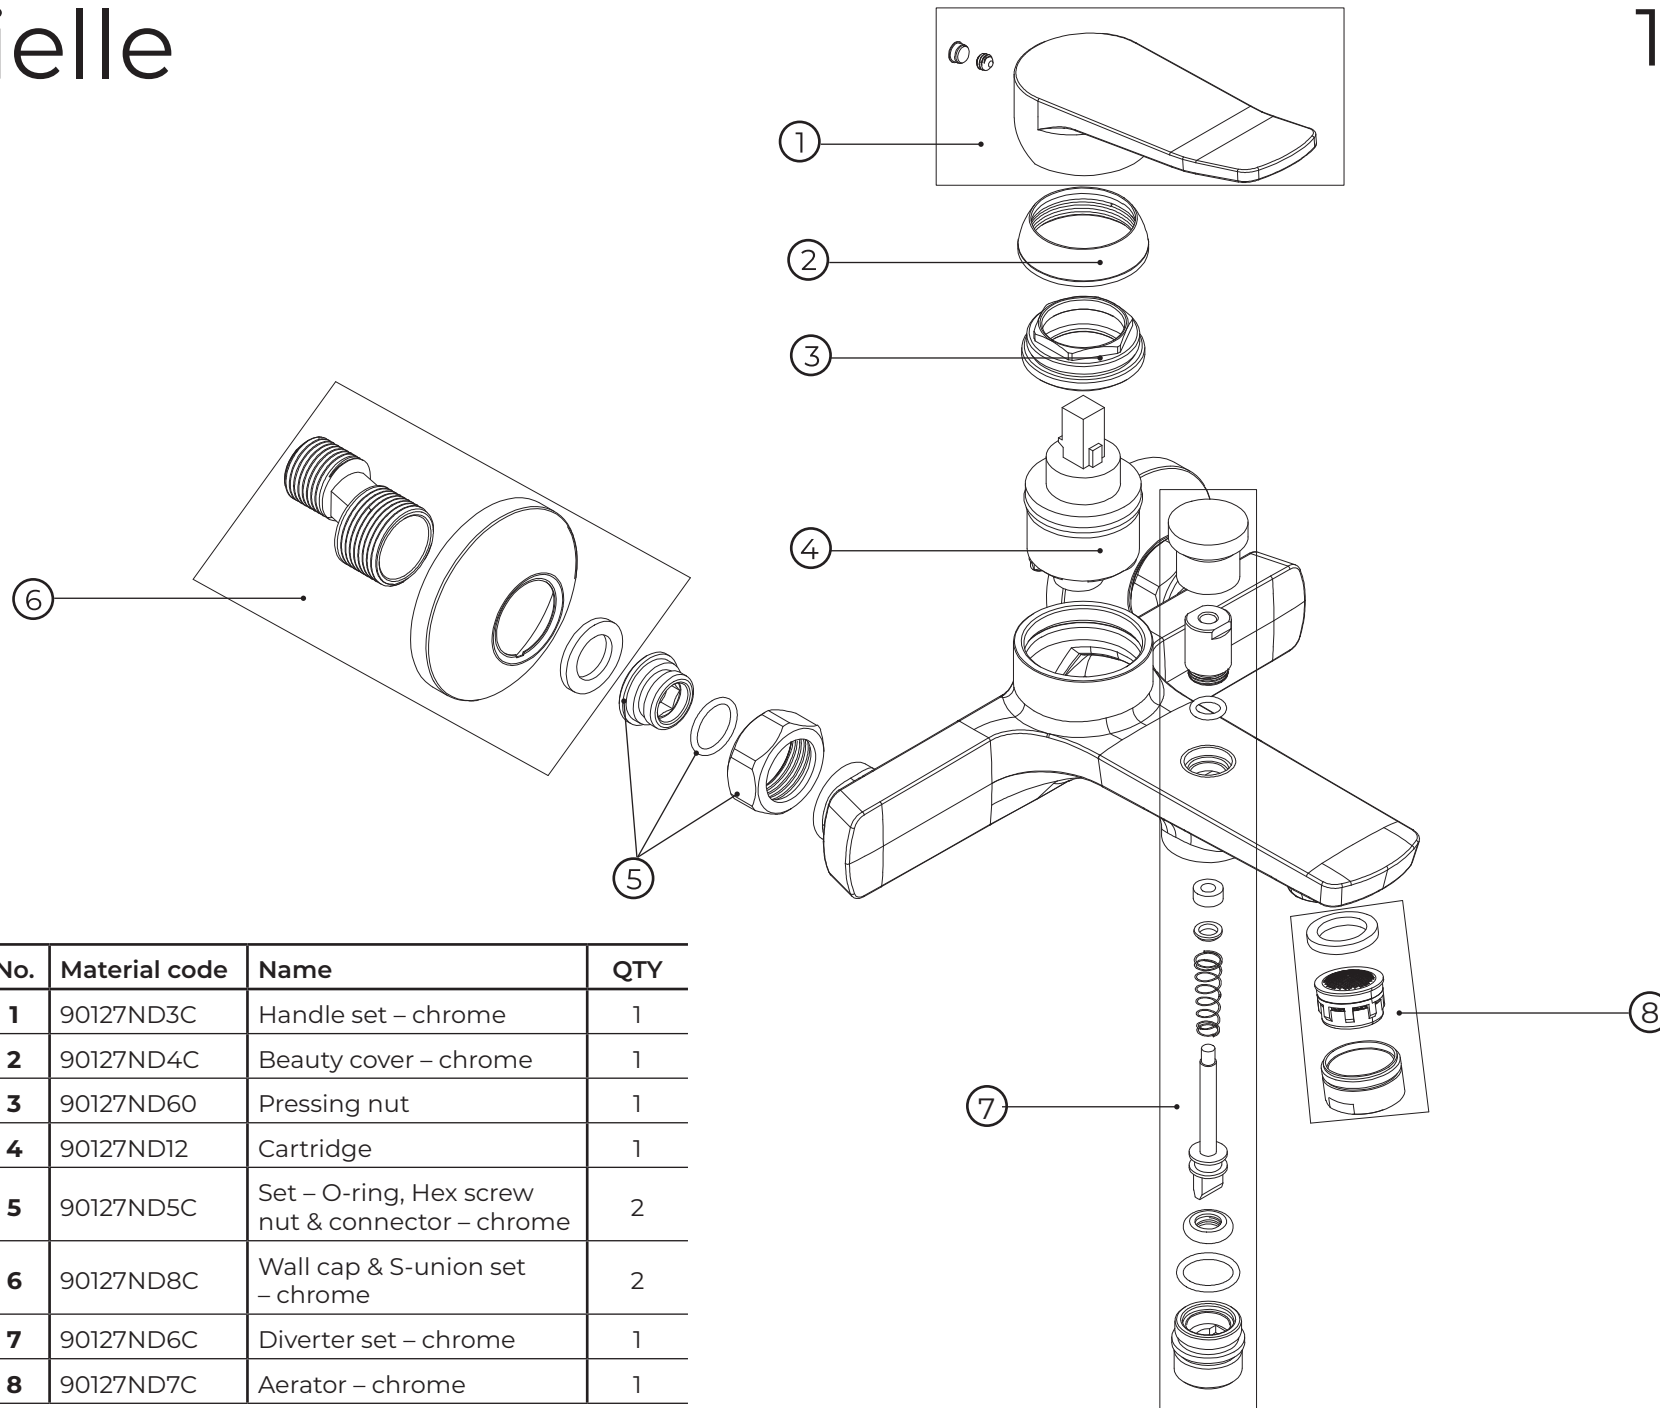

# 10327100

No.	Material code	Name	QTY
1	90127ND3C	Handle set – chrome	1
2	90127ND4C	Beauty cover – chrome	1
3	90127ND60	Pressing nut	1
4	90127ND12	Cartridge	1
5	90127ND5C	Set – O-ring, Hex screw nut & connector – chrome	2
6	90127ND8C	Wall cap & S-union set – chrome	2
7	90127ND6C	Diverter set – chrome	1
8	90127ND7C	Aerator – chrome	1

kielle

20421010E

No.	Material code	Name	QTY
1	90203ND60E	flow restrictor 6 l/min	1
2	90203ND90E	flow restrictor 9 l/min	1