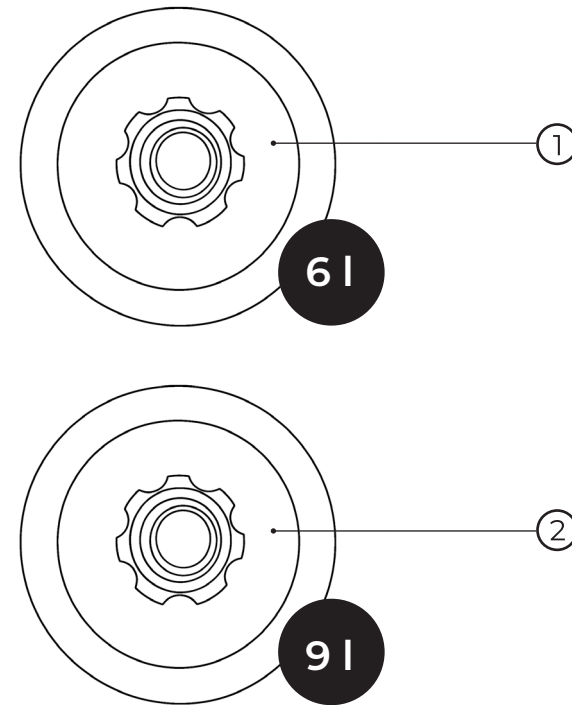

# 10327100

No.	Material code	Name	QTY
1	90127ND3C	Handle set – chrome	1
2	90127ND4C	Beauty cover – chrome	1
3	90127ND60	Pressing nut	1
4	90127ND12	Cartridge	1
5	90127ND5C	Set – O-ring, Hex screw nut & connector – chrome	2
6	90127ND8C	Wall cap & S-union set – chrome	2
7	90127ND6C	Diverter set – chrome	1
8	90127ND7C	Aerator – chrome	1

kielle

20421010E

No.	Material code	Name	QTY
1	90203ND60E	flow restrictor 6 l/min	1
2	90203ND90E	flow restrictor 9 l/min	1