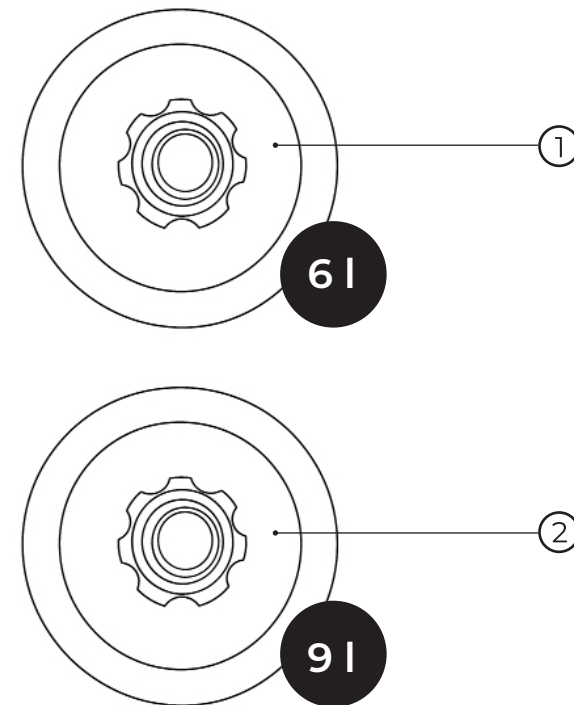

# 10327100

No.	Material code	Name	QTY
1	90127ND3C	Handle set – chrome	1
2	90127ND4C	Beauty cover – chrome	1
3	90127ND60	Pressing nut	1
4	90127ND12	Cartridge	1
5	90127ND5C	Set – O-ring, Hex screw nut & connector – chrome	2
6	90127ND8C	Wall cap & S-union set – chrome	2
7	90127ND6C	Diverter set – chrome	1
8	90127ND7C	Aerator – chrome	1

# 20427000E

No.	Material code	Name	QTY
1	90203ND60E	flow restrictor 6 l/min	1
2	90203ND90E	flow restrictor 9 l/min	1