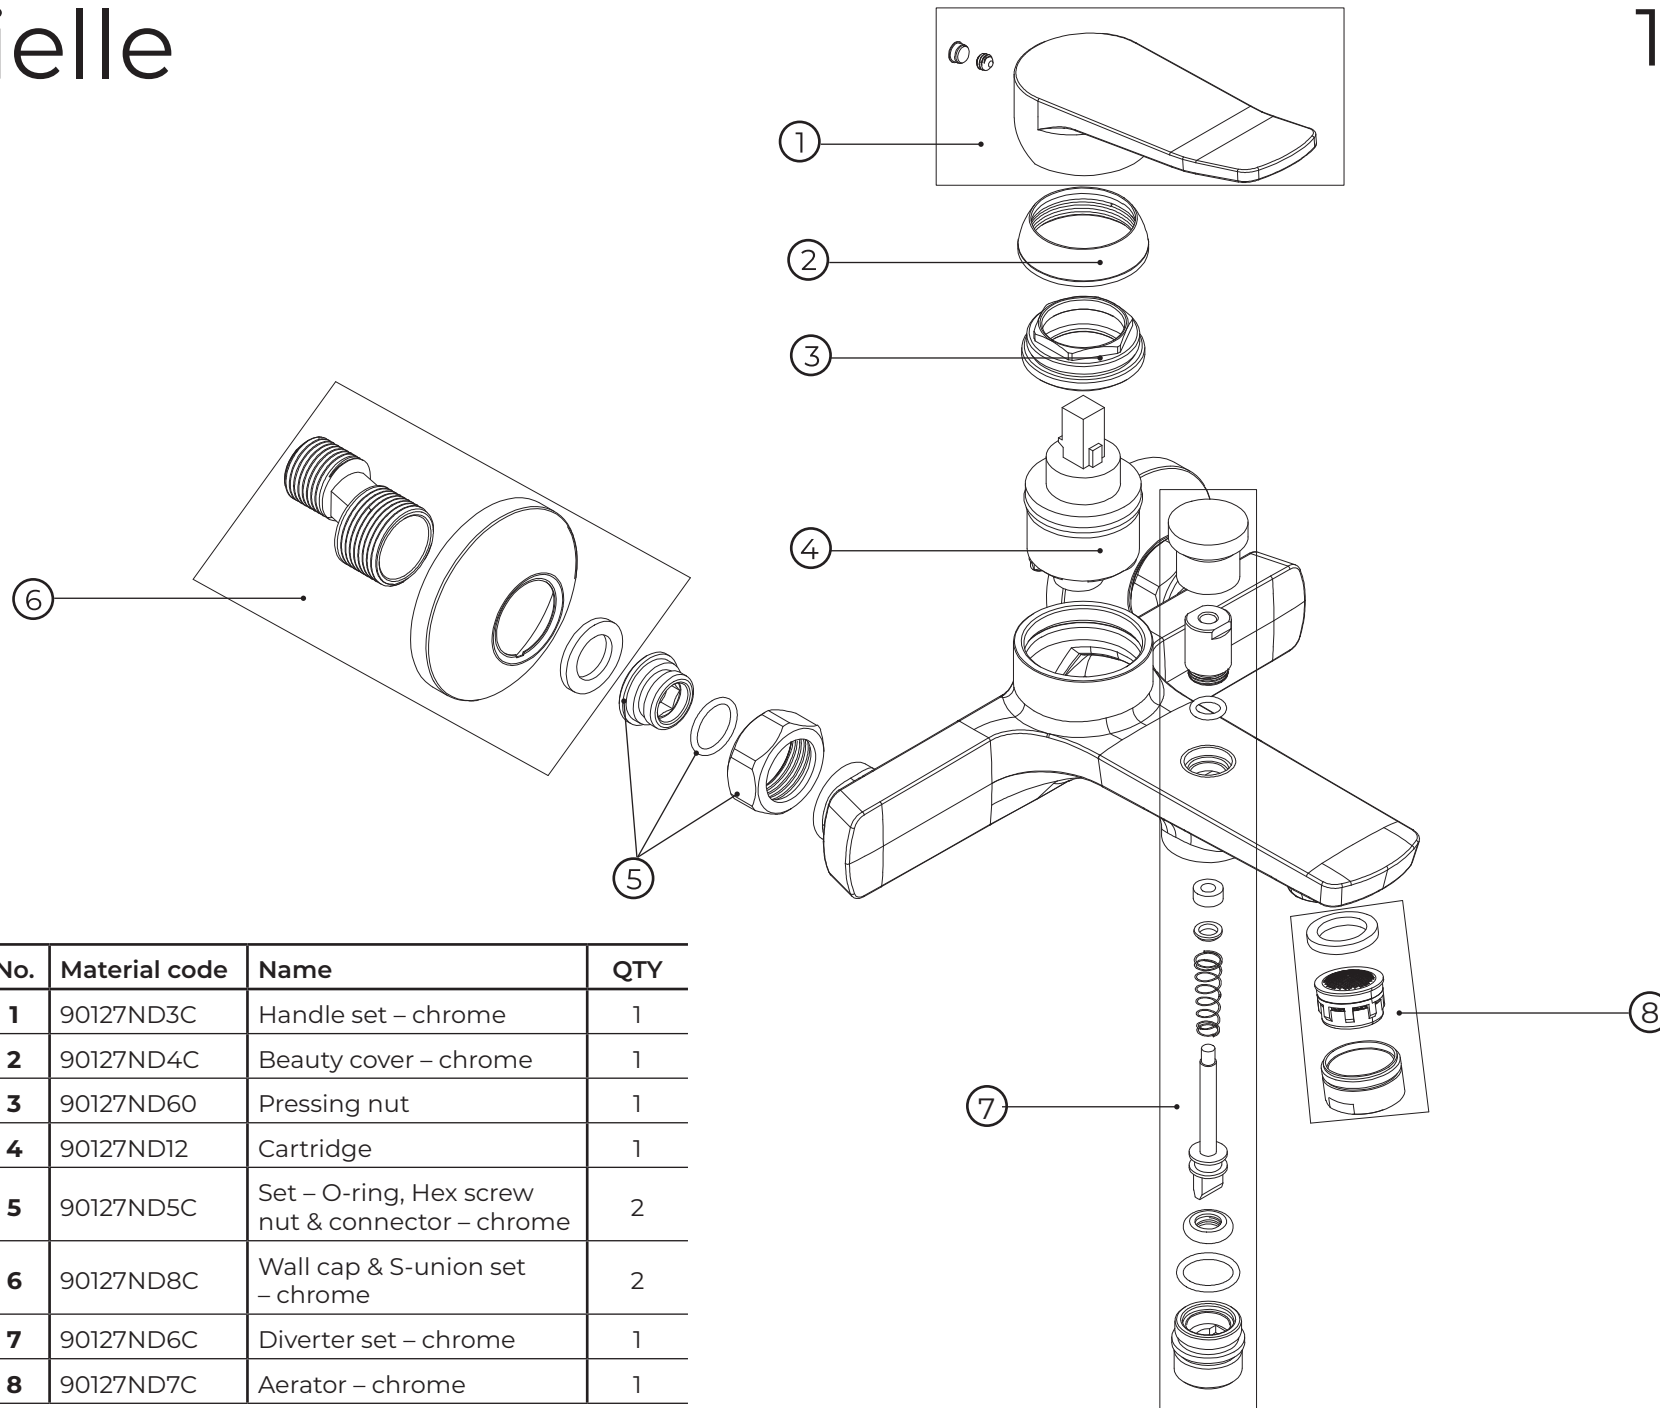

# 10327100

No.	Material code	Name	QTY
1	90127ND3C	Handle set – chrome	1
2	90127ND4C	Beauty cover – chrome	1
3	90127ND60	Pressing nut	1
4	90127ND12	Cartridge	1
5	90127ND5C	Set – O-ring, Hex screw nut & connector – chrome	2
6	90127ND8C	Wall cap & S-union set – chrome	2
7	90127ND6C	Diverter set – chrome	1
8	90127ND7C	Aerator – chrome	1

# 20427000E

No.	Material code	Name	QTY
1	90203ND60E	flow restrictor 6 l/min	1
2	90203ND90E	flow restrictor 9 l/min	1