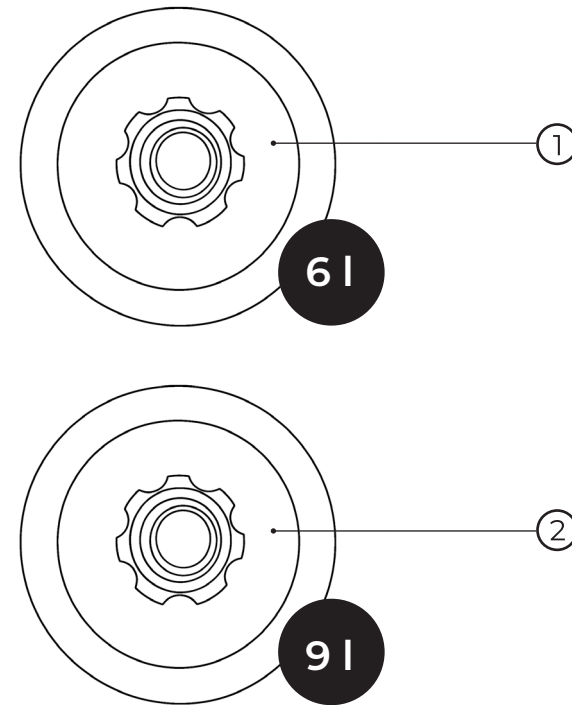

kielle

10327100

No.	Material code	Name	QTY
1	90127ND3C	Handle set – chrome	1
2	90127ND4C	Beauty cover – chrome	1
3	90127ND60	Pressing nut	1
4	90127ND12	Cartridge	1
5	90127ND5C	Set – O-ring, Hex screw nut & connector – chrome	2
6	90127ND8C	Wall cap & S-union set – chrome	2
7	90127ND6C	Diverter set – chrome	1
8	90127ND7C	Aerator – chrome	1

kielle

20402020E

No.	Material code	Name	QTY
1	90203ND60E	flow restrictor 6 l/min	1
2	90203ND90E	flow restrictor 9 l/min	1