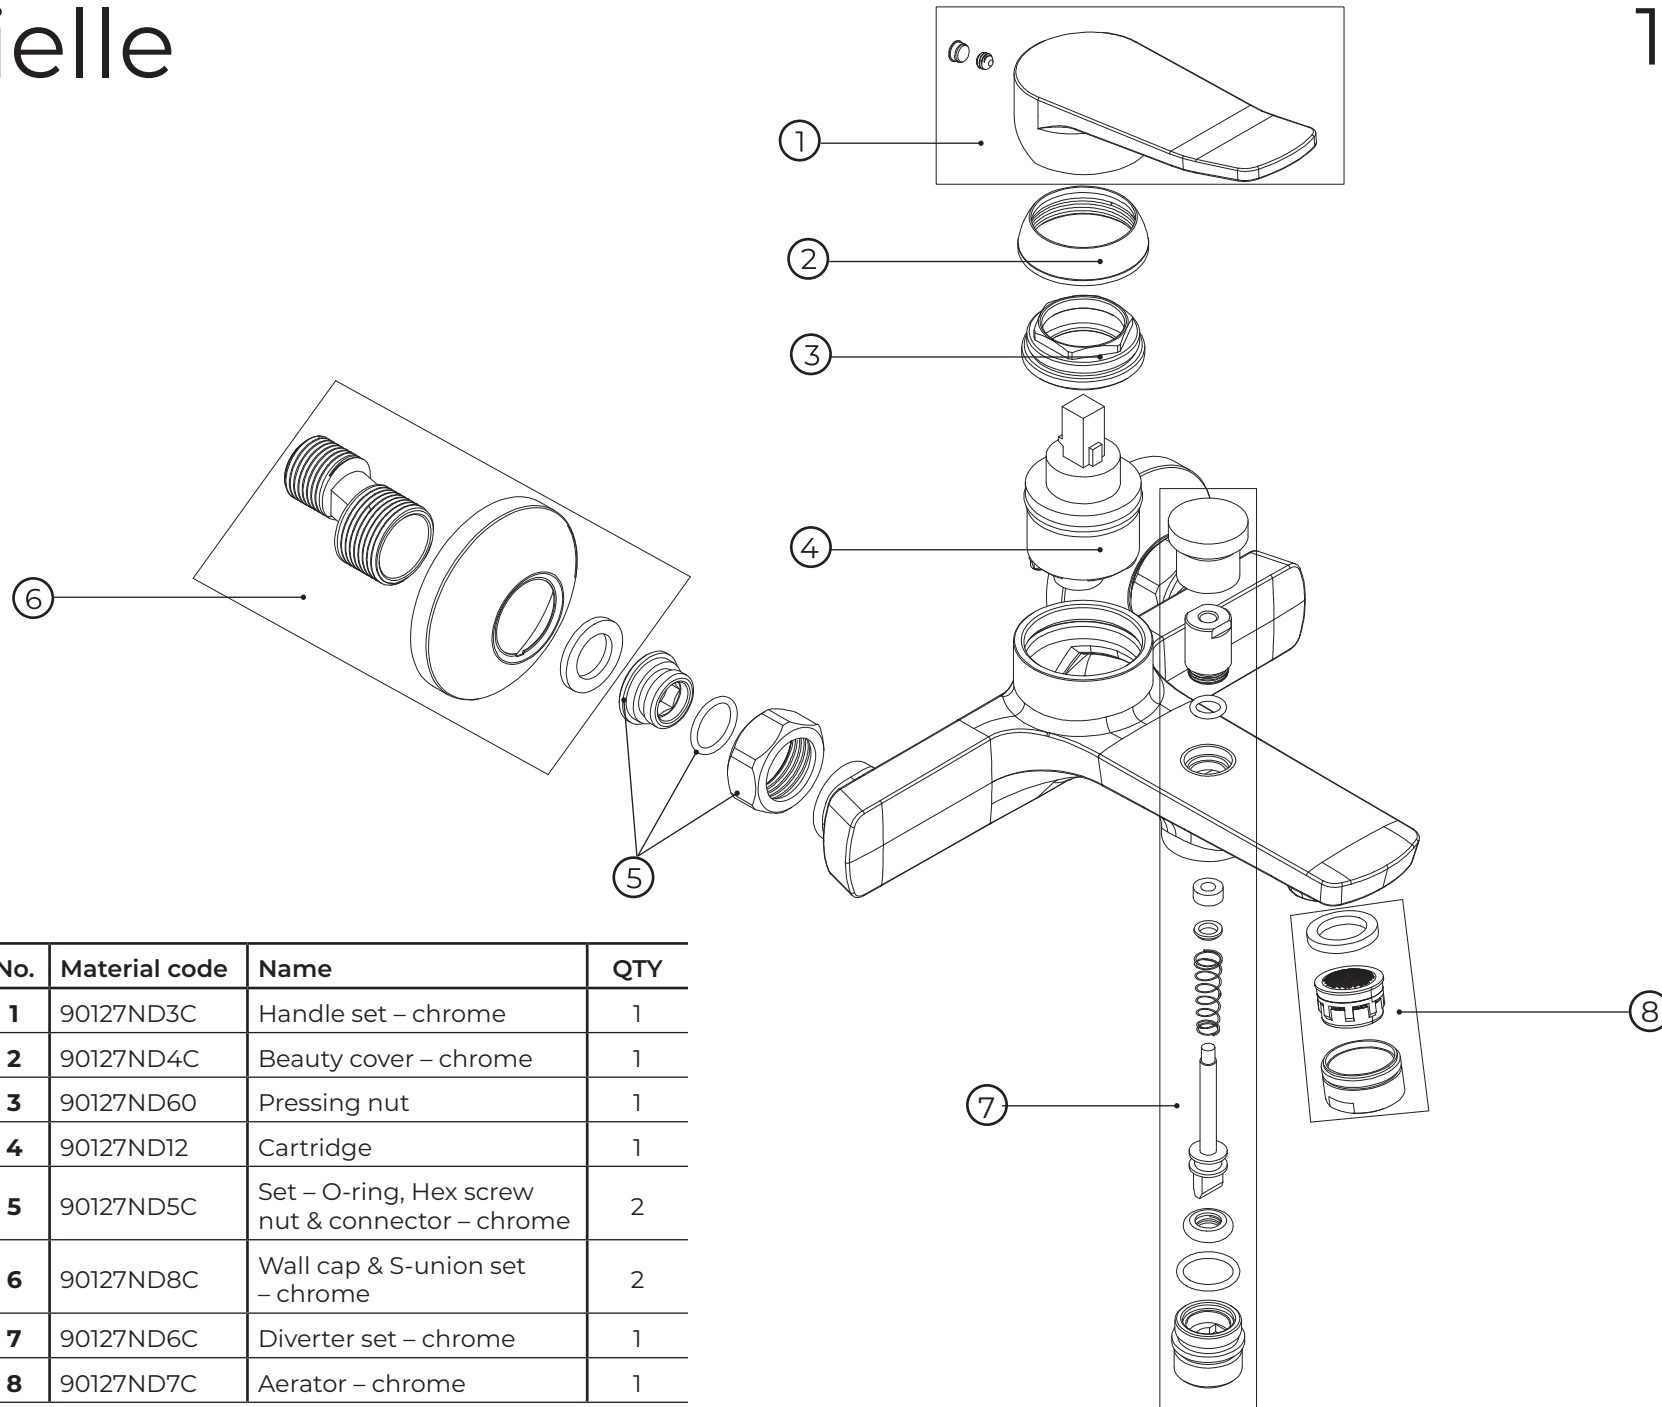

kielle

10327100

No.	Material code	Name	QTY
1	90127ND3C	Handle set – chrome	1
2	90127ND4C	Beauty cover – chrome	1
3	90127ND60	Pressing nut	1
4	90127ND12	Cartridge	1
5	90127ND5C	Set – O-ring, Hex screw nut & connector – chrome	2
6	90127ND8C	Wall cap & S-union set – chrome	2
7	90127ND6C	Diverter set – chrome	1
8	90127ND7C	Aerator – chrome	1

kielle

20402020E

No.	Material code	Name	QTY
1	90203ND60E	flow restrictor 6 l/min	1
2	90203ND90E	flow restrictor 9 l/min	1