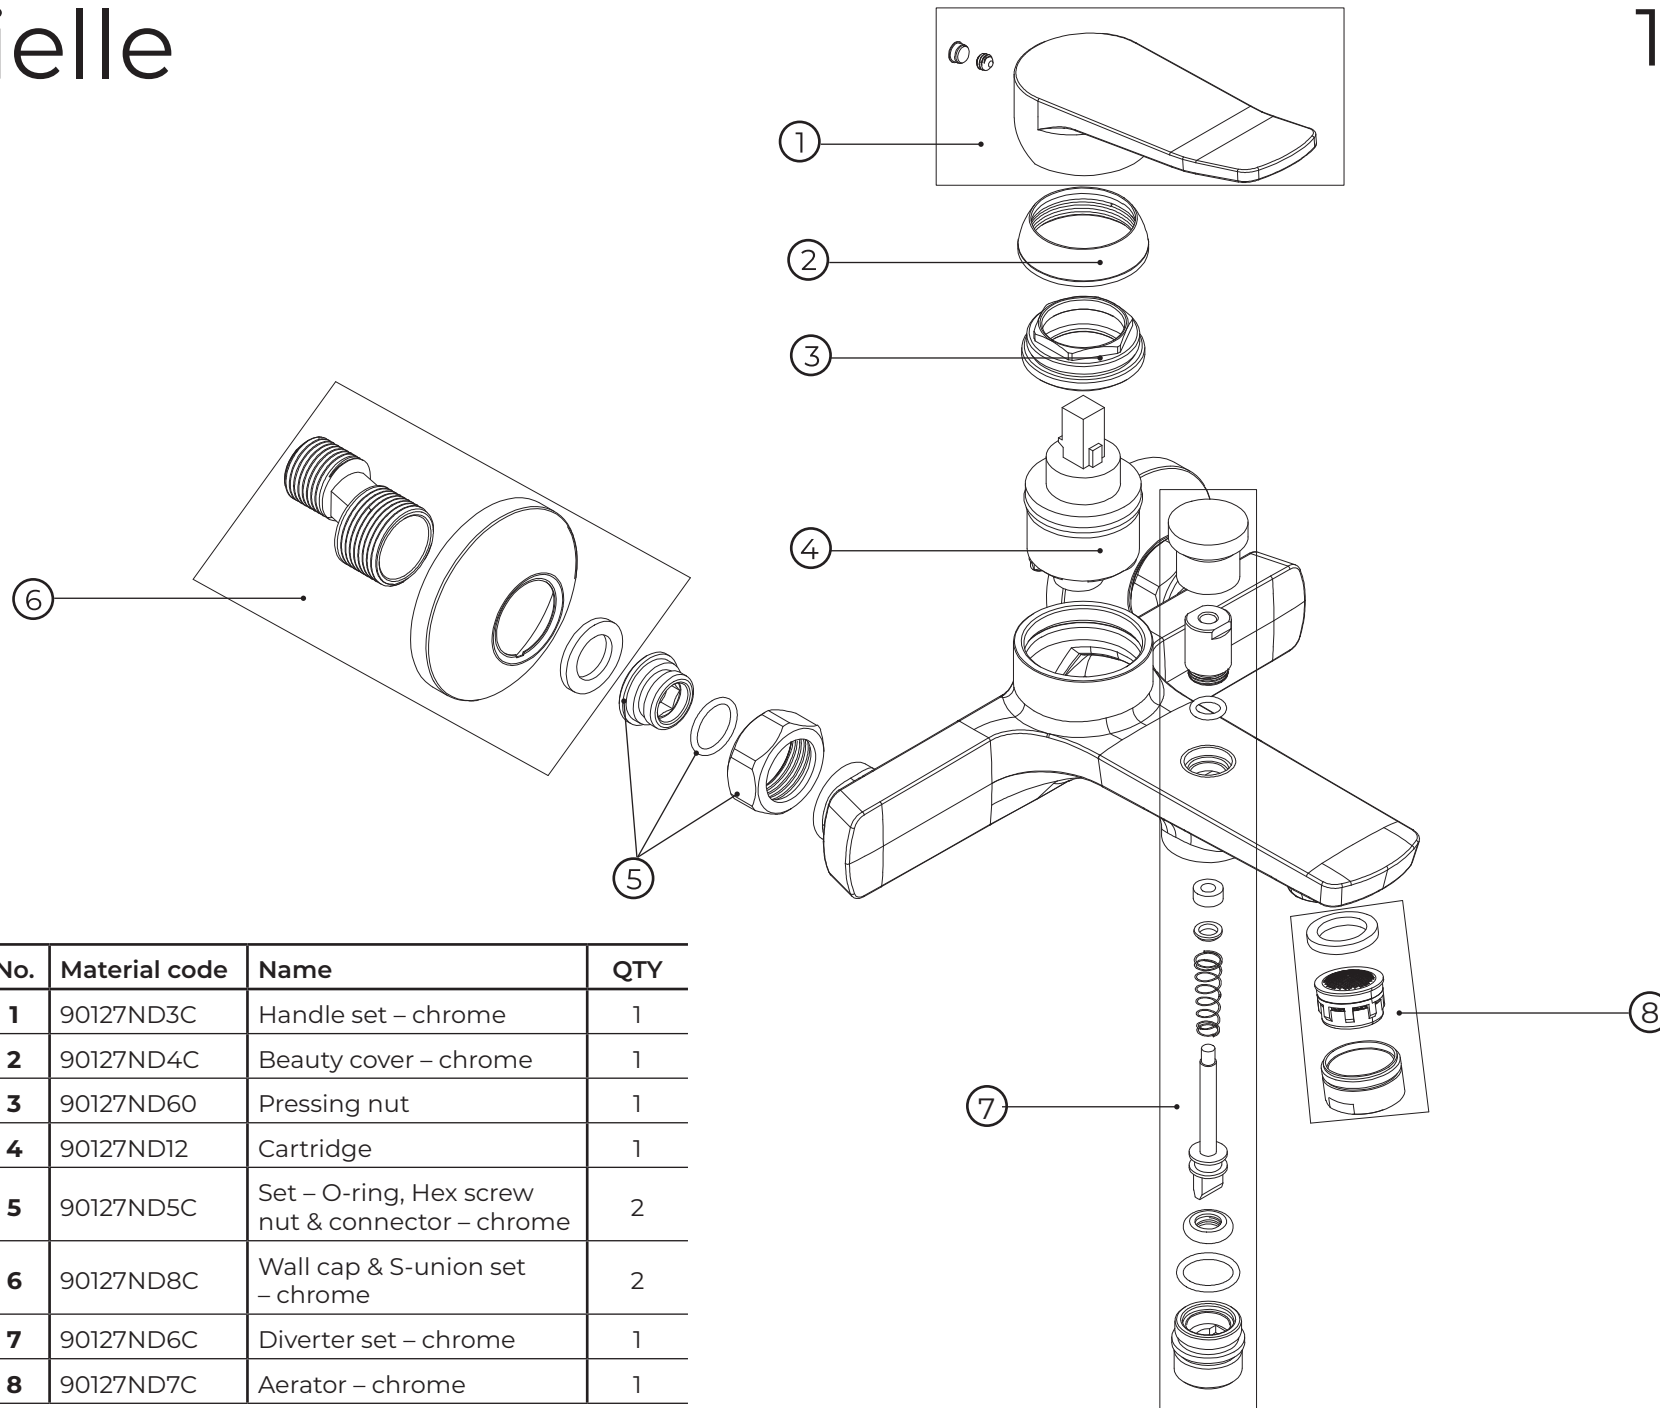

kielle

10327100

No.	Material code	Name	QTY
1	90127ND3C	Handle set – chrome	1
2	90127ND4C	Beauty cover – chrome	1
3	90127ND60	Pressing nut	1
4	90127ND12	Cartridge	1
5	90127ND5C	Set – O-ring, Hex screw nut & connector – chrome	2
6	90127ND8C	Wall cap & S-union set – chrome	2
7	90127ND6C	Diverter set – chrome	1
8	90127ND7C	Aerator – chrome	1

kielle

20402010E

No.	Material code	Name	QTY
1	90203ND60E	flow restrictor 6 l/min	1
2	90203ND90E	flow restrictor 9 l/min	1