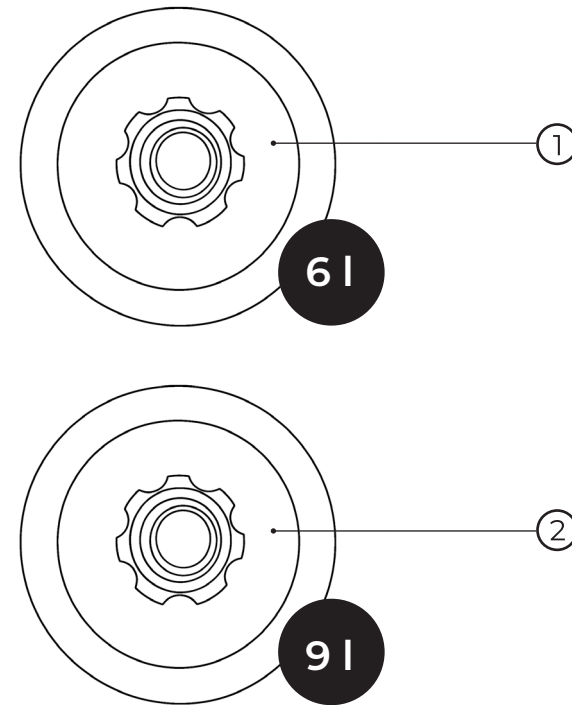

kielle

10327100

No.	Material code	Name	QTY
1	90127ND3C	Handle set – chrome	1
2	90127ND4C	Beauty cover – chrome	1
3	90127ND60	Pressing nut	1
4	90127ND12	Cartridge	1
5	90127ND5C	Set – O-ring, Hex screw nut & connector – chrome	2
6	90127ND8C	Wall cap & S-union set – chrome	2
7	90127ND6C	Diverter set – chrome	1
8	90127ND7C	Aerator – chrome	1

kielle

20402010E

No.	Material code	Name	QTY
1	90203ND60E	flow restrictor 6 l/min	1
2	90203ND90E	flow restrictor 9 l/min	1