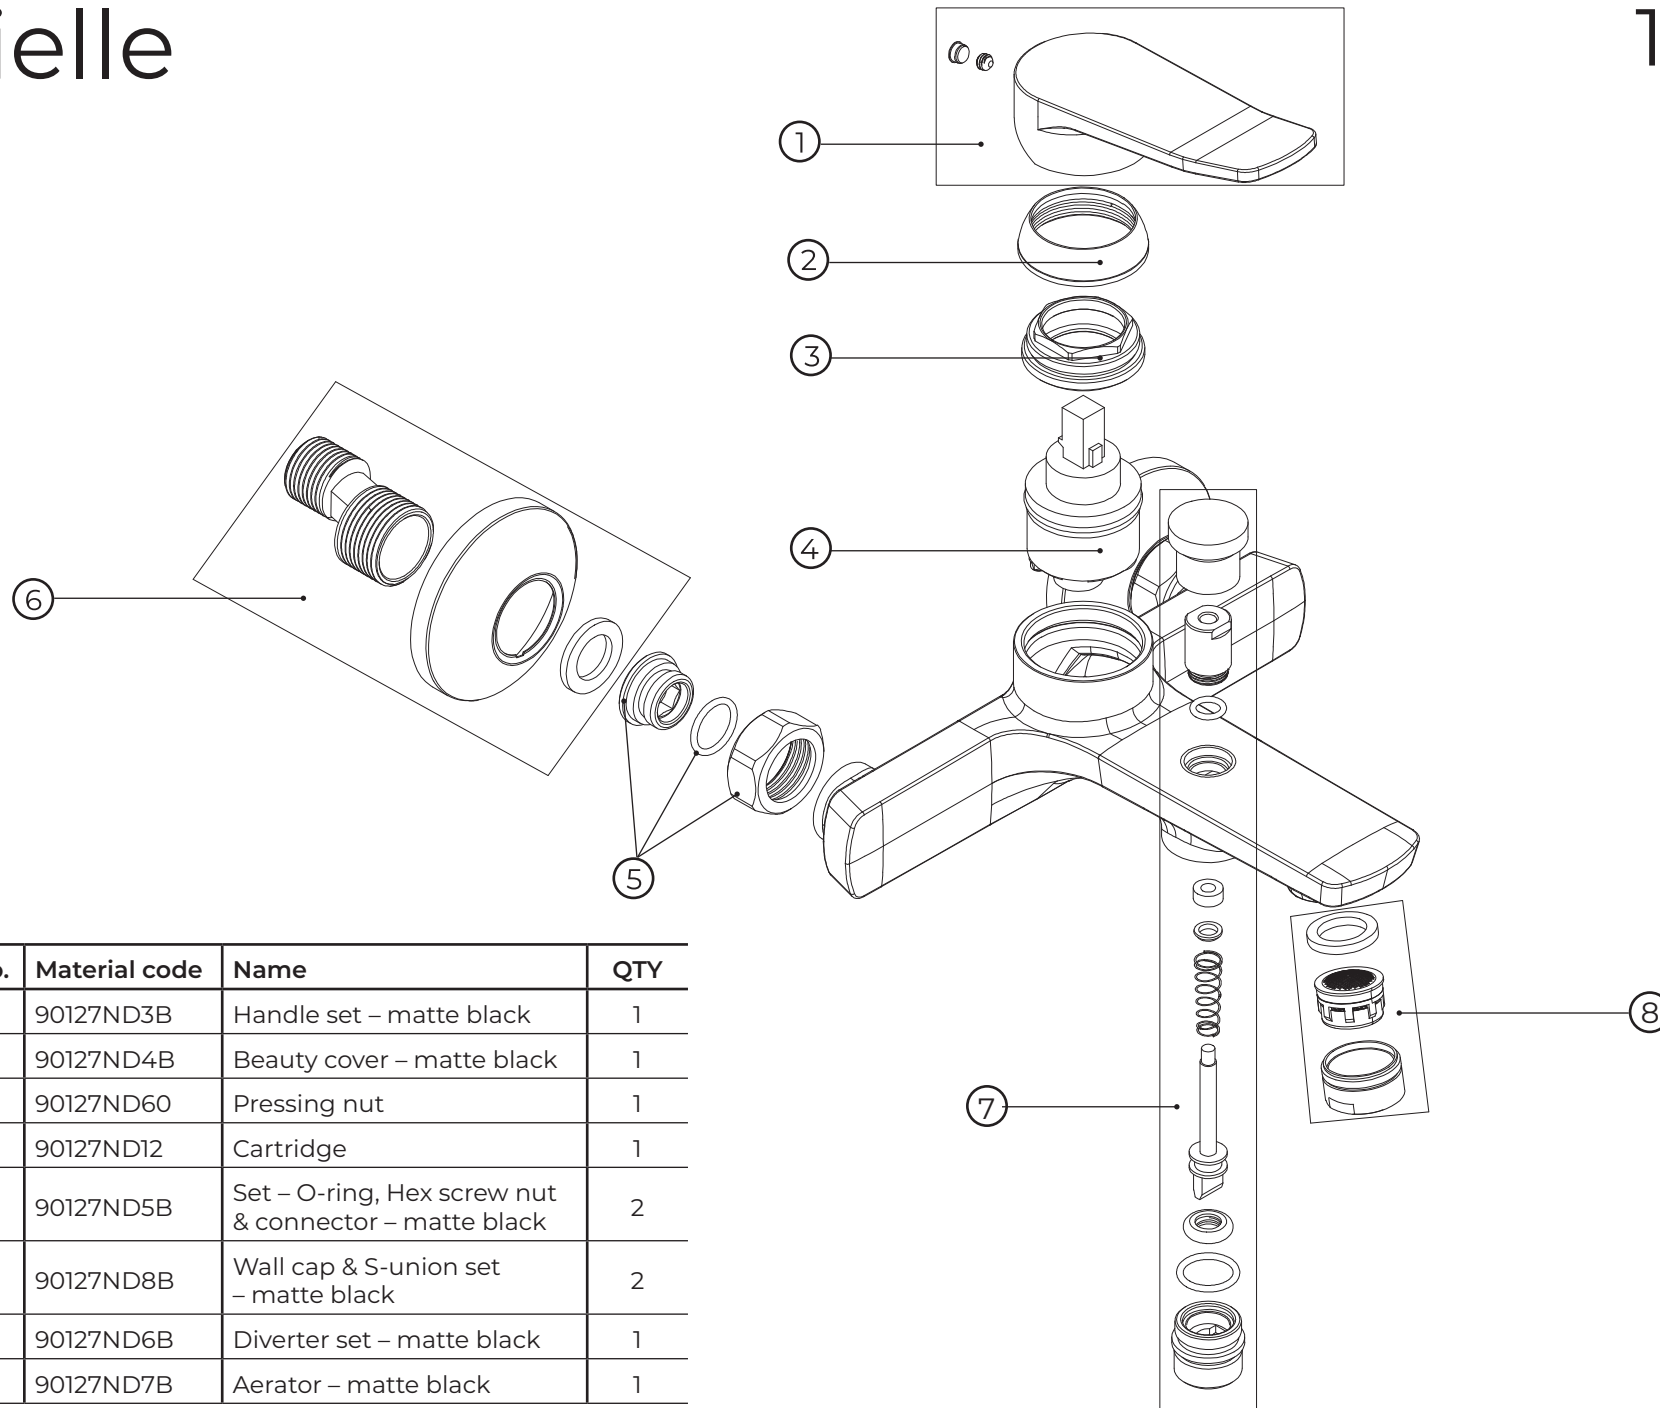

# 10327104

No.	Material code	Name	QTY
1	90127ND3B	Handle set – matte black	1
2	90127ND4B	Beauty cover – matte black	1
3	90127ND60	Pressing nut	1
4	90127ND12	Cartridge	1
5	90127ND5B	Set – O-ring, Hex screw nut & connector – matte black	2
6	90127ND8B	Wall cap & S-union set – matte black	2
7	90127ND6B	Diverter set – matte black	1
8	90127ND7B	Aerator – matte black	1

kielle

20402004E

No.	Material code	Name	QTY
1	90203ND60E	flow restrictor 6 l/min	1
2	90203ND90E	flow restrictor 9 l/min	1