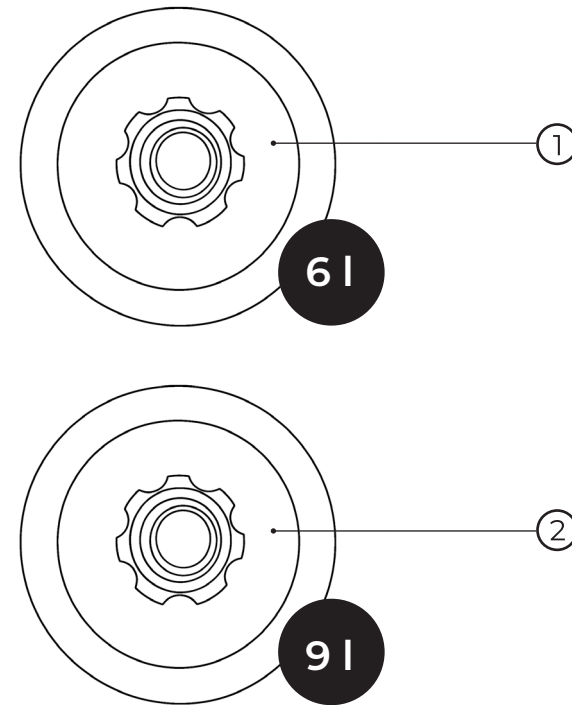

# 10327104

No.	Material code	Name	QTY
1	90127ND3B	Handle set – matte black	1
2	90127ND4B	Beauty cover – matte black	1
3	90127ND60	Pressing nut	1
4	90127ND12	Cartridge	1
5	90127ND5B	Set – O-ring, Hex screw nut & connector – matte black	2
6	90127ND8B	Wall cap & S-union set – matte black	2
7	90127ND6B	Diverter set – matte black	1
8	90127ND7B	Aerator – matte black	1

kielle

20402004E

No.	Material code	Name	QTY
1	90203ND60E	flow restrictor 6 l/min	1
2	90203ND90E	flow restrictor 9 l/min	1