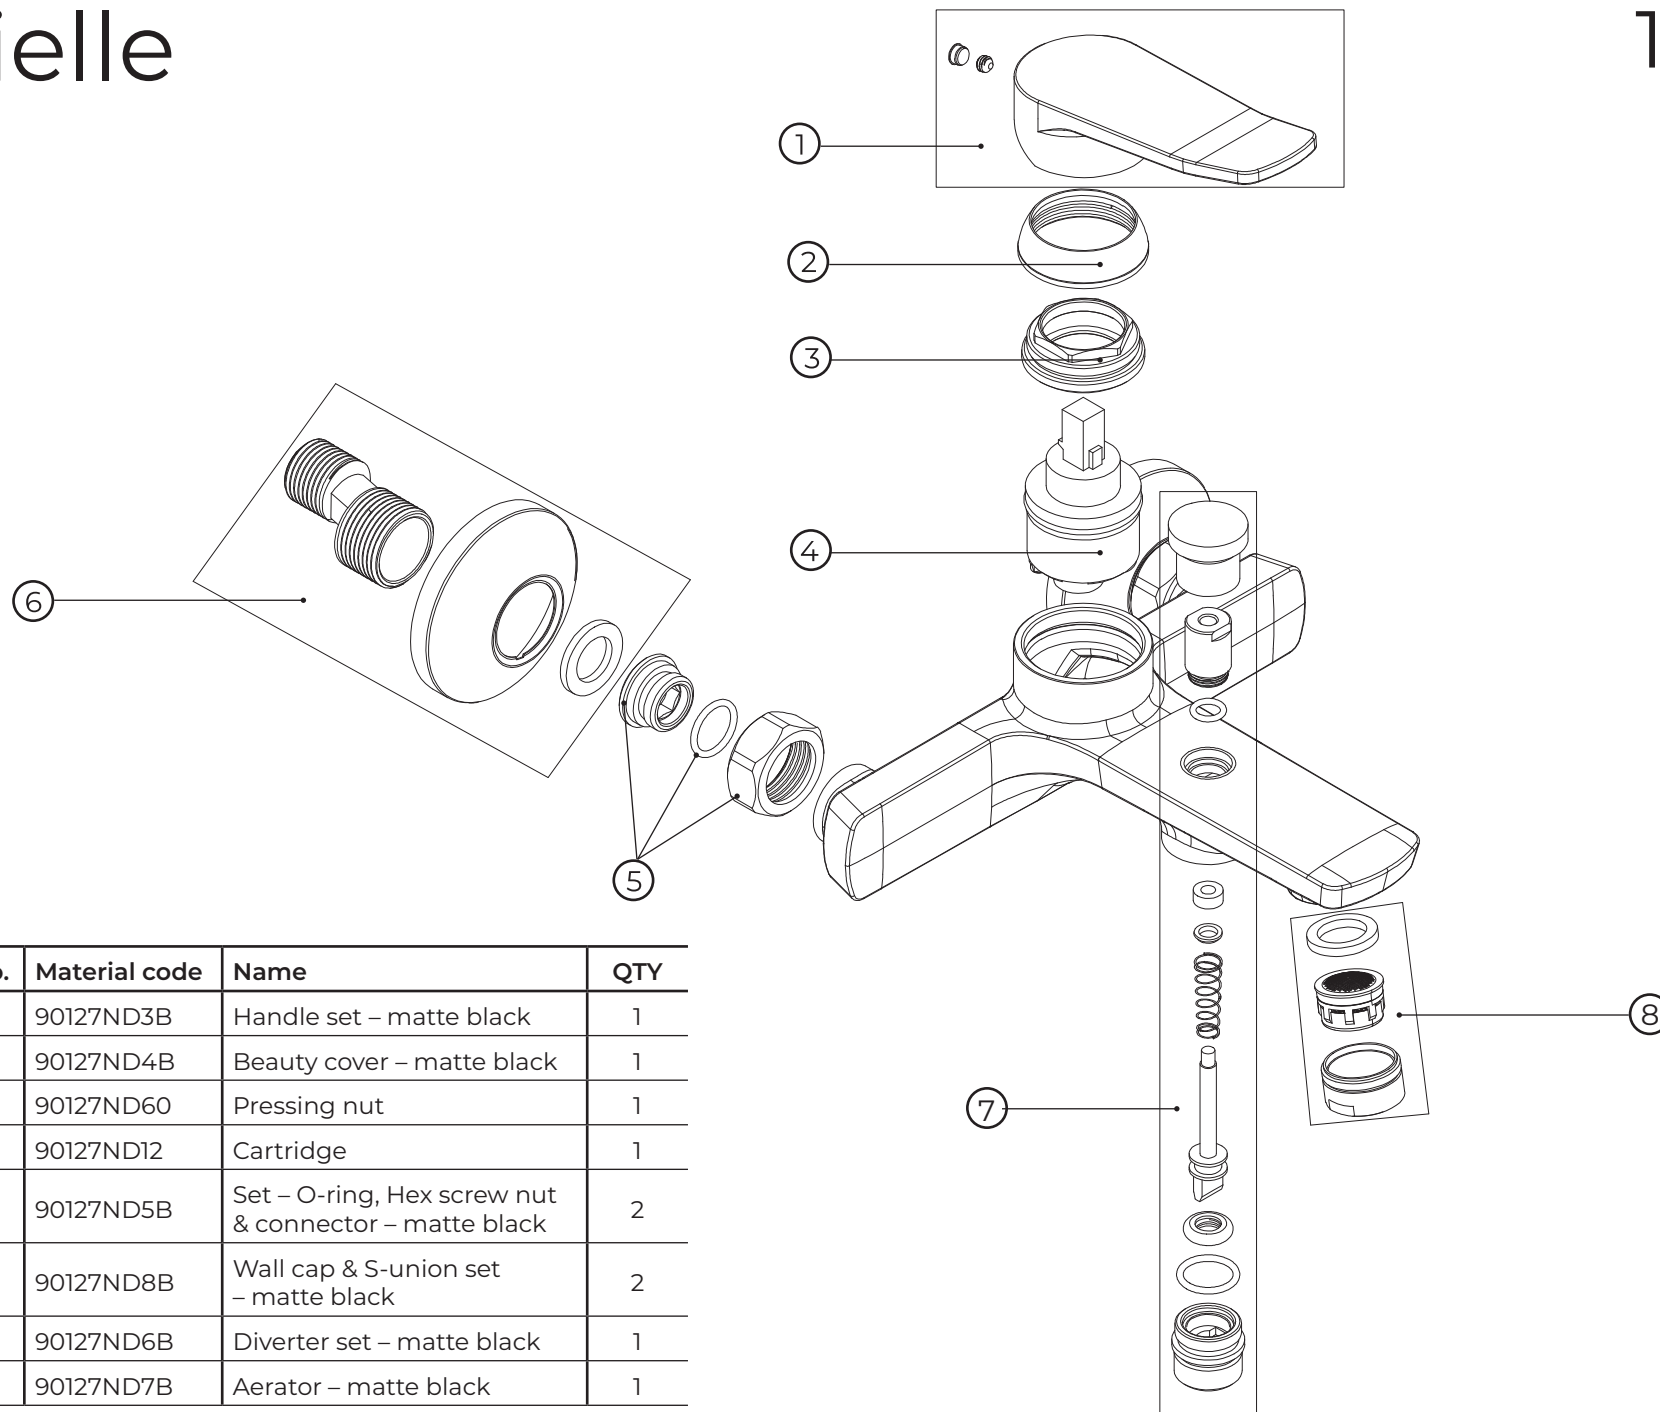

# 10327104

No.	Material code	Name	QTY
1	90127ND3B	Handle set – matte black	1
2	90127ND4B	Beauty cover – matte black	1
3	90127ND60	Pressing nut	1
4	90127ND12	Cartridge	1
5	90127ND5B	Set – O-ring, Hex screw nut & connector – matte black	2
6	90127ND8B	Wall cap & S-union set – matte black	2
7	90127ND6B	Diverter set – matte black	1
8	90127ND7B	Aerator – matte black	1

# 20427004E

No.	Material code	Name	QTY
1	90203ND60E	flow restrictor 6 l/min	1
2	90203ND90E	flow restrictor 9 l/min	1