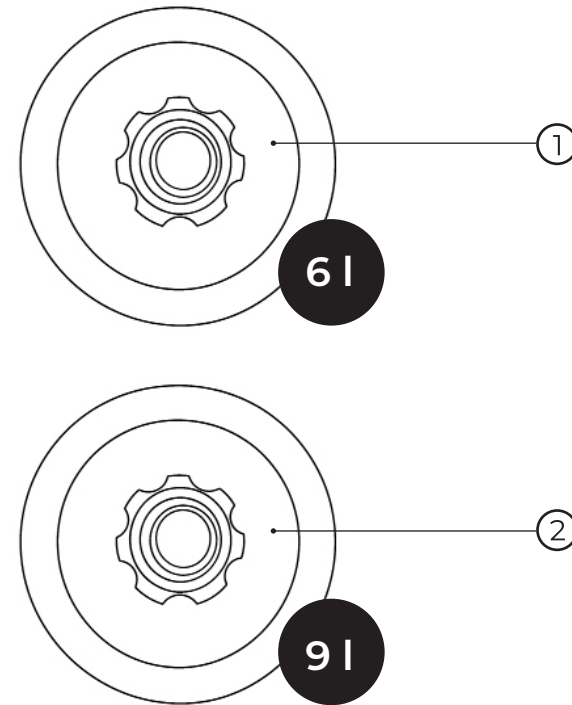

# 10327104

No.	Material code	Name	QTY
1	90127ND3B	Handle set – matte black	1
2	90127ND4B	Beauty cover – matte black	1
3	90127ND60	Pressing nut	1
4	90127ND12	Cartridge	1
5	90127ND5B	Set – O-ring, Hex screw nut & connector – matte black	2
6	90127ND8B	Wall cap & S-union set – matte black	2
7	90127ND6B	Diverter set – matte black	1
8	90127ND7B	Aerator – matte black	1

# 20427004E

No.	Material code	Name	QTY
1	90203ND60E	flow restrictor 6 l/min	1
2	90203ND90E	flow restrictor 9 l/min	1