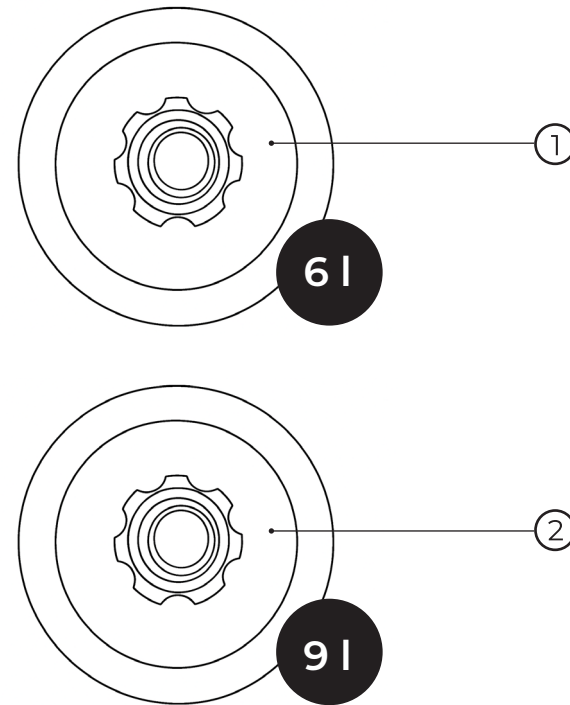

# 10327104

No.	Material code	Name	QTY
1	90127ND3B	Handle set – matte black	1
2	90127ND4B	Beauty cover – matte black	1
3	90127ND60	Pressing nut	1
4	90127ND12	Cartridge	1
5	90127ND5B	Set – O-ring, Hex screw nut & connector – matte black	2
6	90127ND8B	Wall cap & S-union set – matte black	2
7	90127ND6B	Diverter set – matte black	1
8	90127ND7B	Aerator – matte black	1

# 20402024E

No.	Material code	Name	QTY
1	90203ND60E	flow restrictor 6 l/min	1
2	90203ND90E	flow restrictor 9 l/min	1