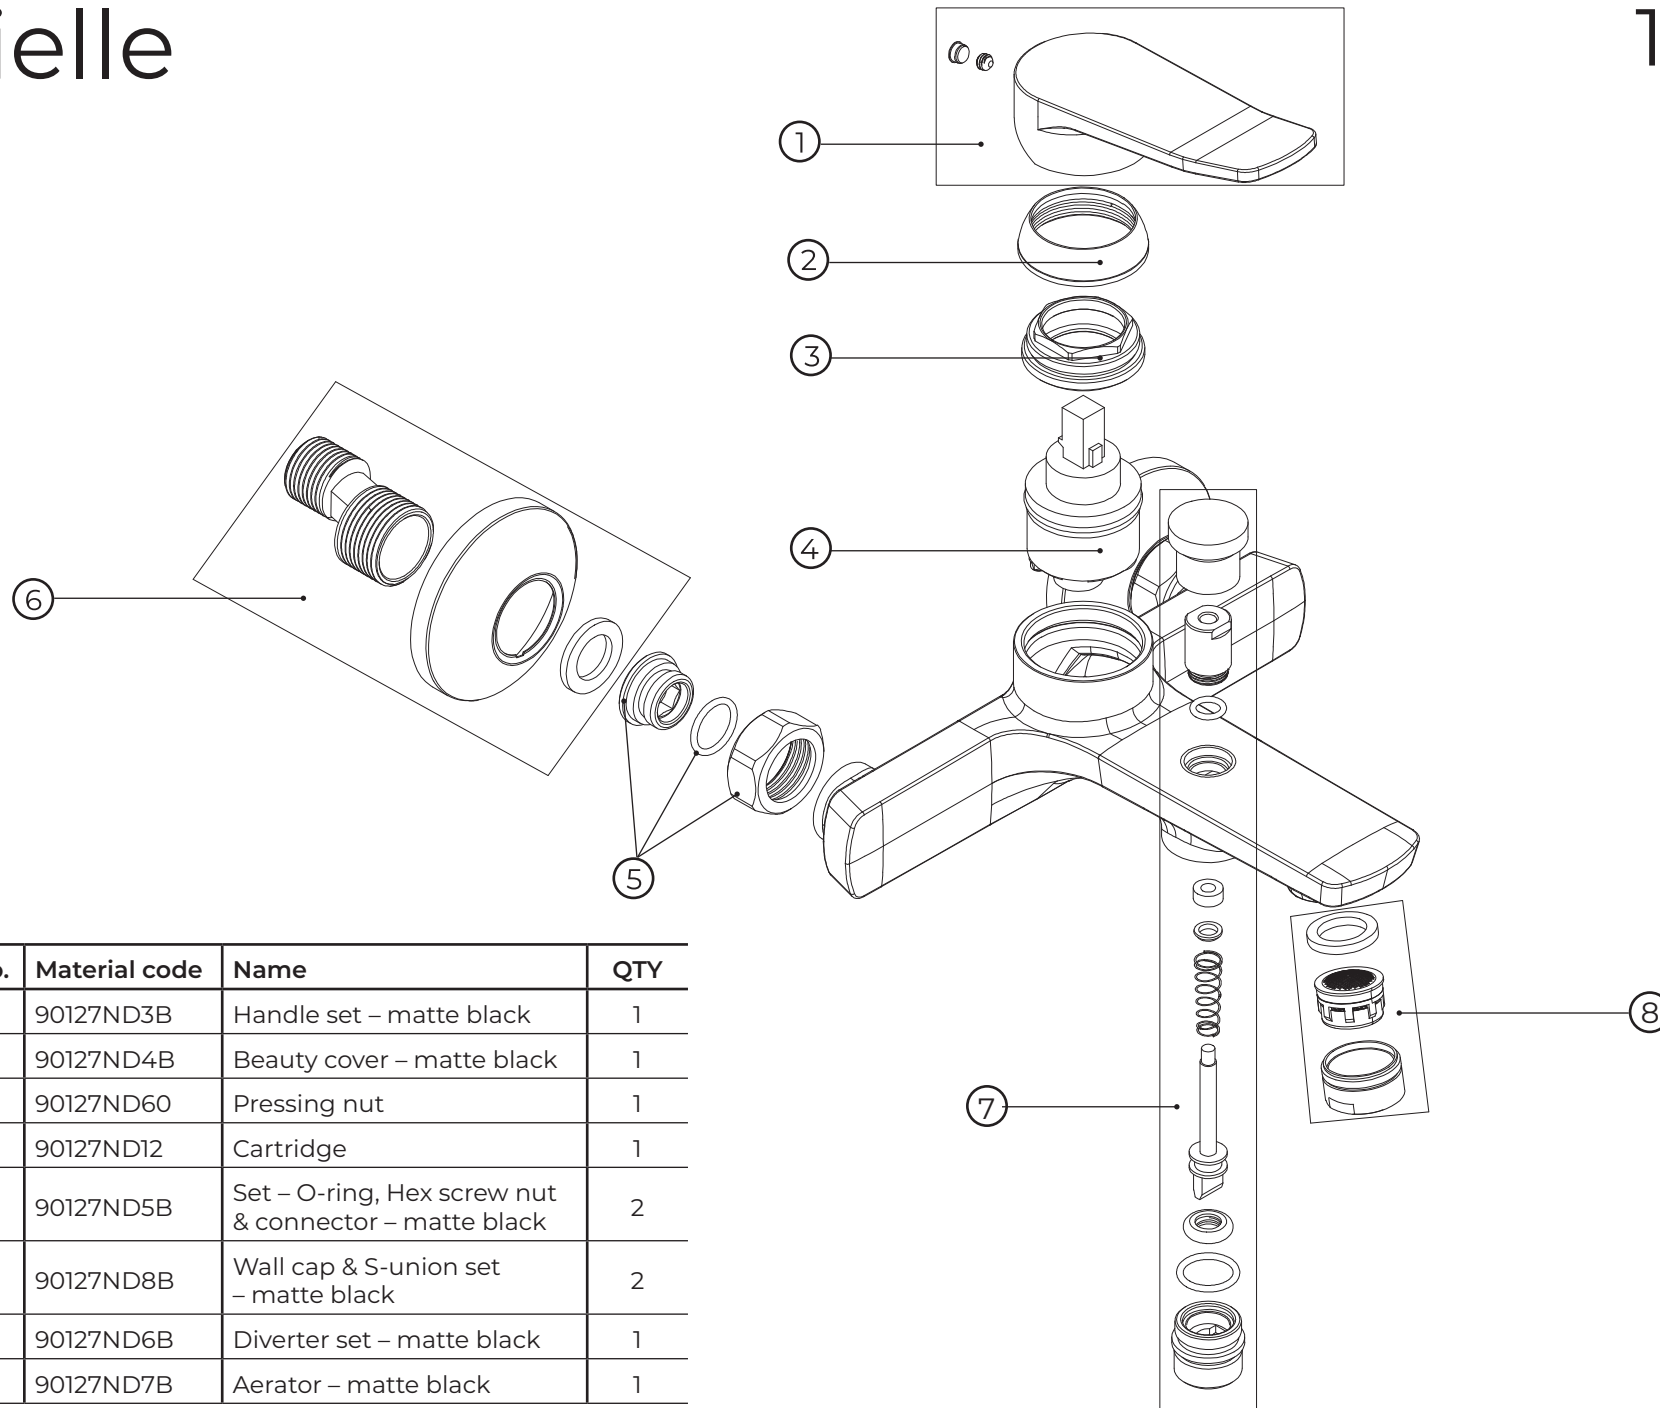

# 10327104

No.	Material code	Name	QTY
1	90127ND3B	Handle set – matte black	1
2	90127ND4B	Beauty cover – matte black	1
3	90127ND60	Pressing nut	1
4	90127ND12	Cartridge	1
5	90127ND5B	Set – O-ring, Hex screw nut & connector – matte black	2
6	90127ND8B	Wall cap & S-union set – matte black	2
7	90127ND6B	Diverter set – matte black	1
8	90127ND7B	Aerator – matte black	1

# 20402024E

No.	Material code	Name	QTY
1	90203ND60E	flow restrictor 6 l/min	1
2	90203ND90E	flow restrictor 9 l/min	1