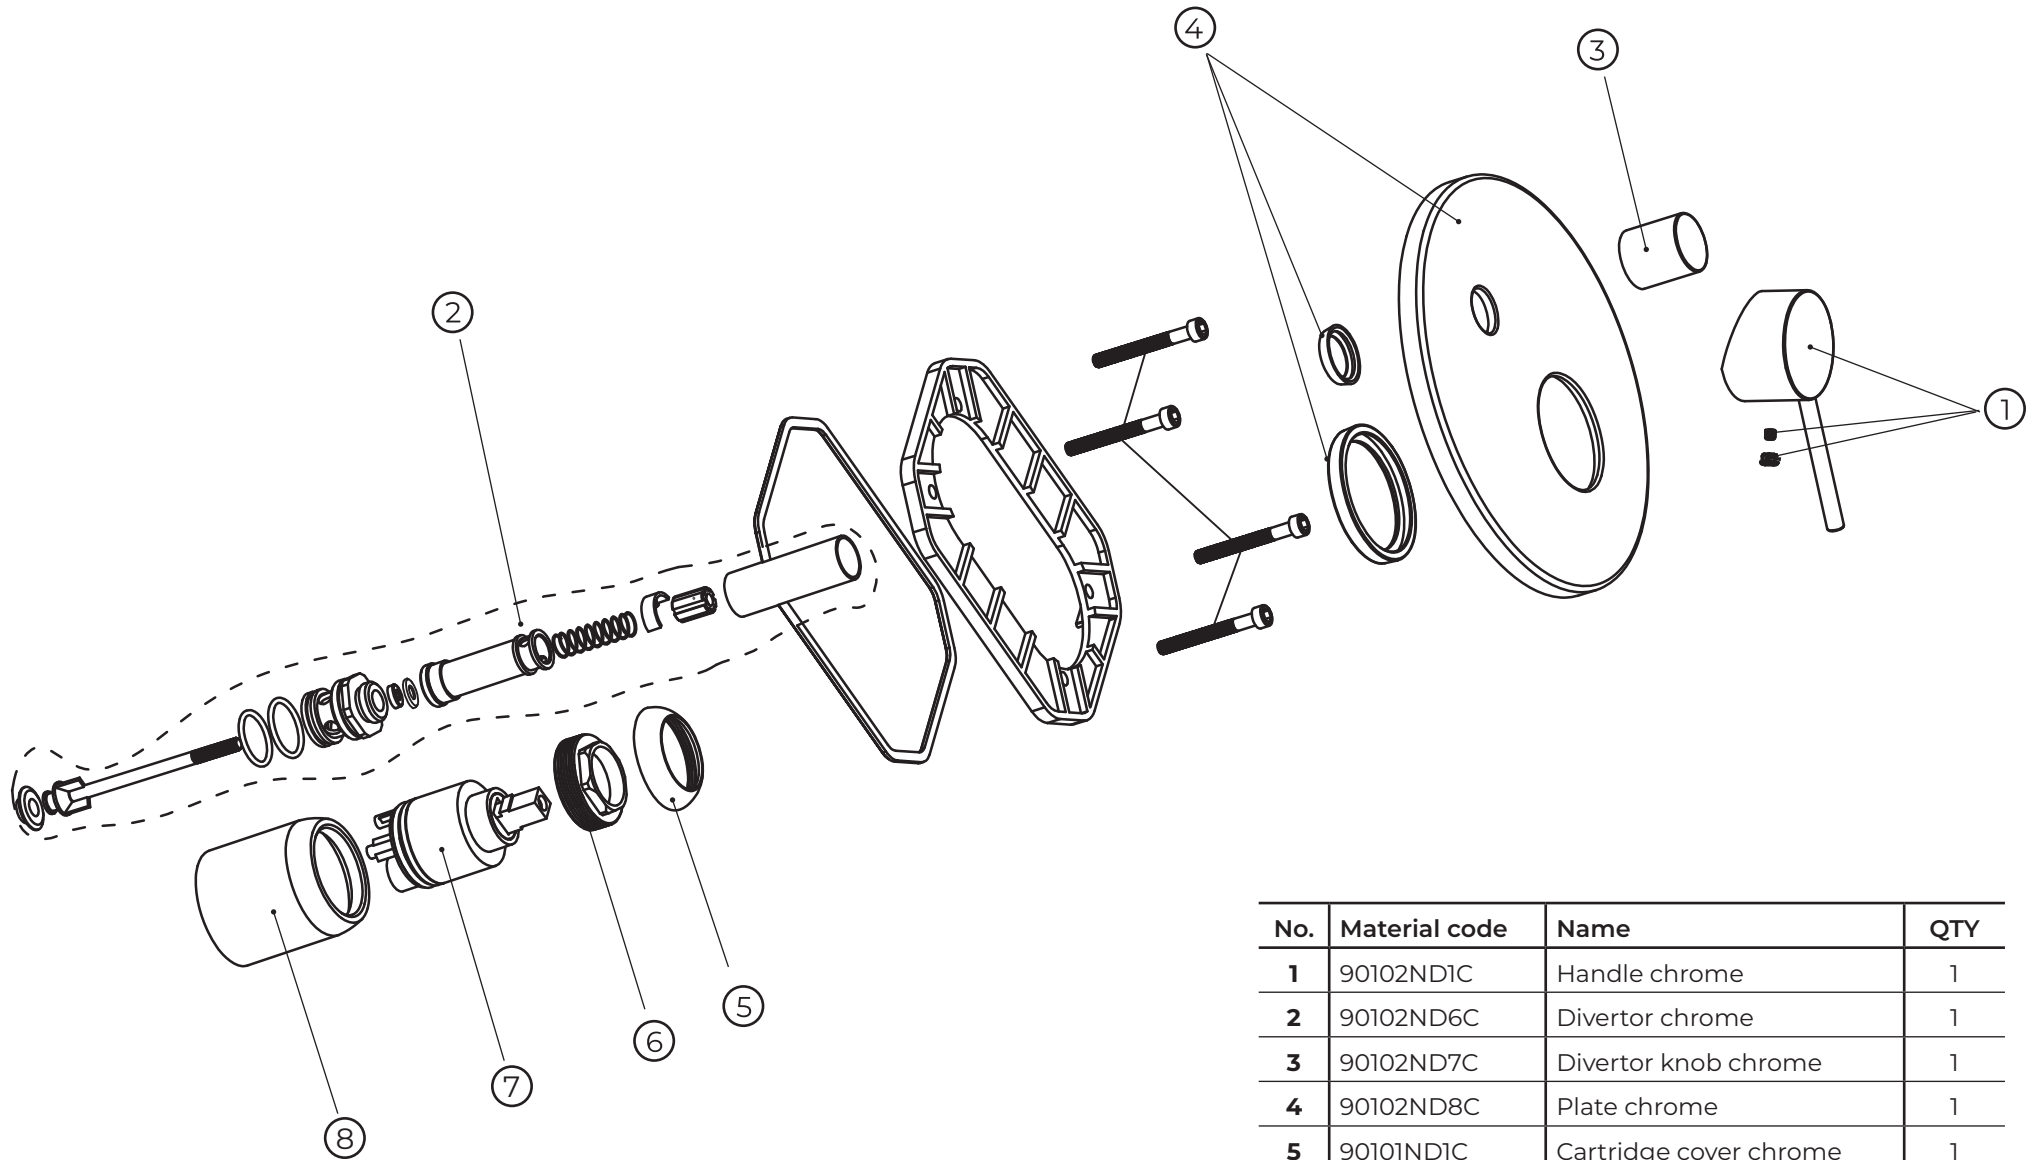

kielle

10315200

No.	Material code	Name	QTY
1	90102ND1C	Handle chrome	1
2	90102ND6C	Divertor chrome	1
3	90102ND7C	Divertor knob chrome	1
4	90102ND8C	Plate chrome	1
5	90101ND1C	Cartridge cover chrome	1
6	90101ND04	Cartridge	1
7	90101ND03	Cartridge fix nut	1
8	90101ND0C	Handle cap cover chrome	1