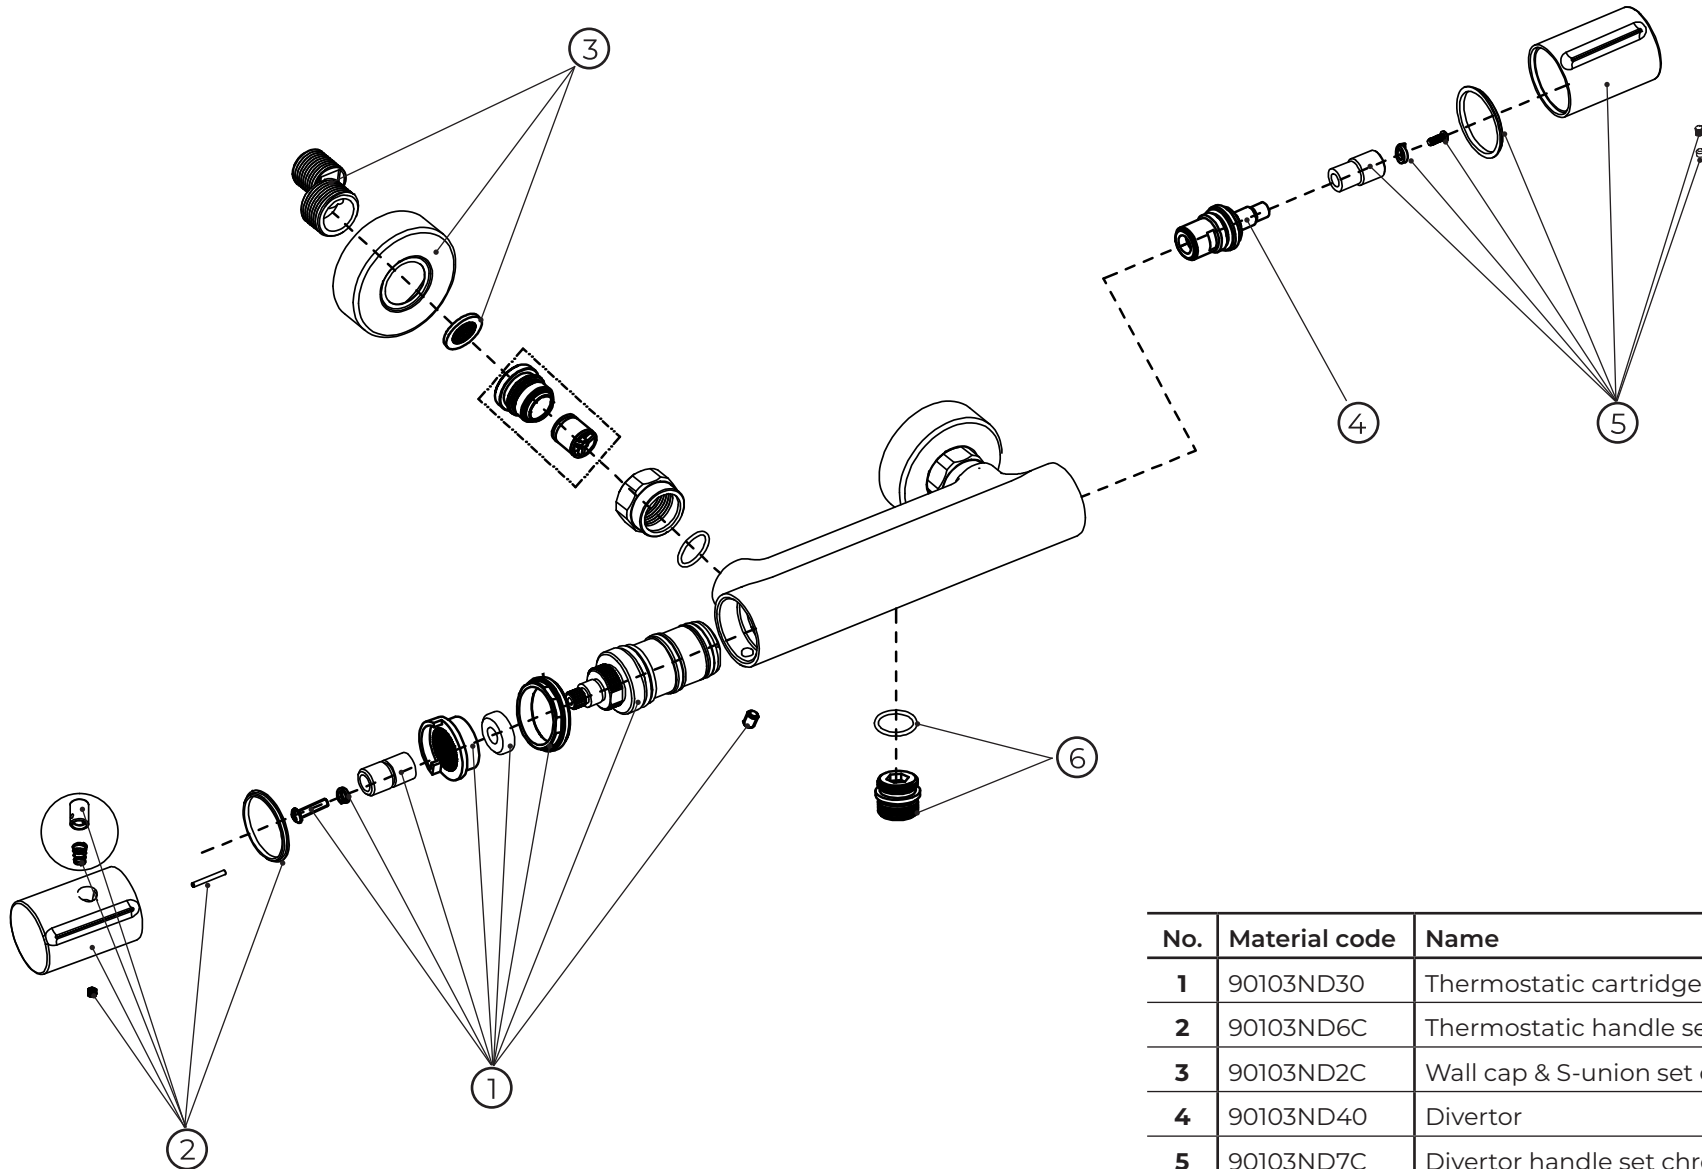

# 10602110

No.	Material code	Name	QTY
1	90103ND30	Thermostatic cartridge set	1
2	90103ND6C	Thermostatic handle set chrome	1
3	90103ND2C	Wall cap & S-union set chrome	2
4	90103ND40	Divertor	1
5	90103ND7C	Divertor handle set chrome	1
6	90103ND4C	connector + O-ring chrome	1