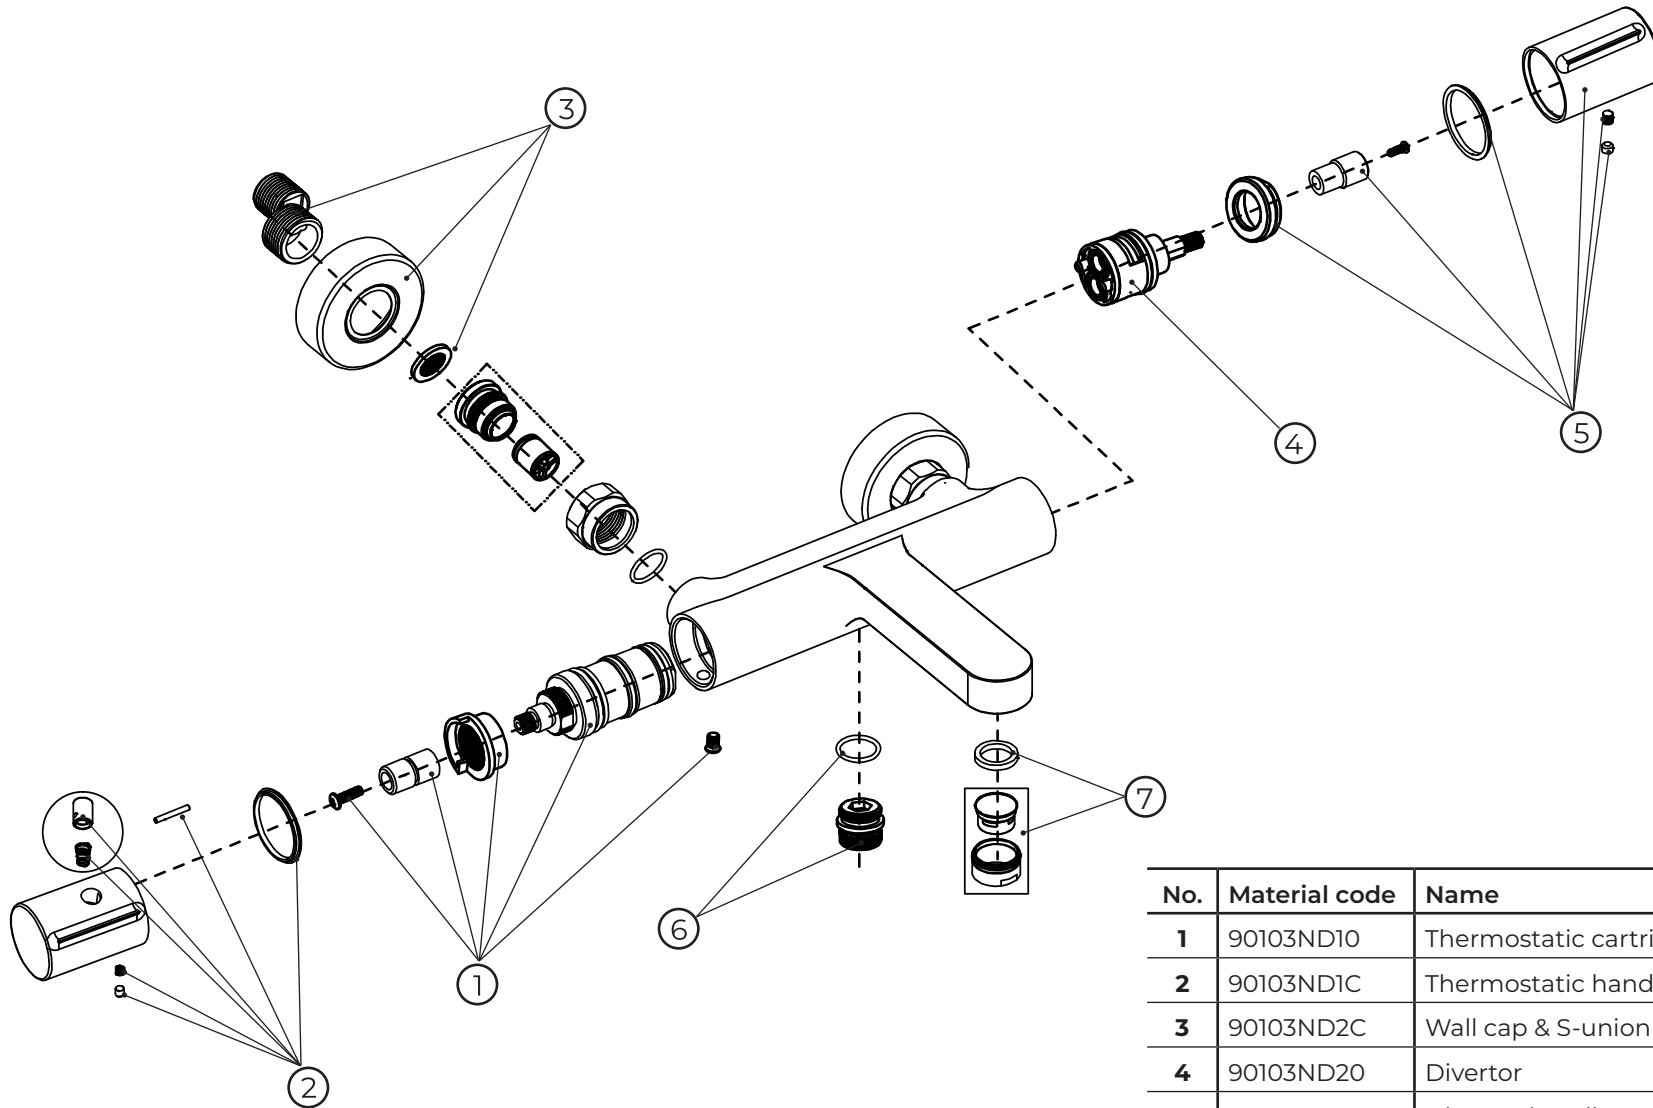

kielle

10602100

No.	Material code	Name	QTY
1	90103ND10	Thermostatic cartridge set	1
2	90103ND1C	Thermostatic handle set chrome	1
3	90103ND2C	Wall cap & S-union set chrome	2
4	90103ND20	Divertor	1
5	90103ND3C	Divertor handle set chrome	1
6	90103ND4C	connector + O-ring chrom	1
7	90103ND5C	Aerator chrome	1