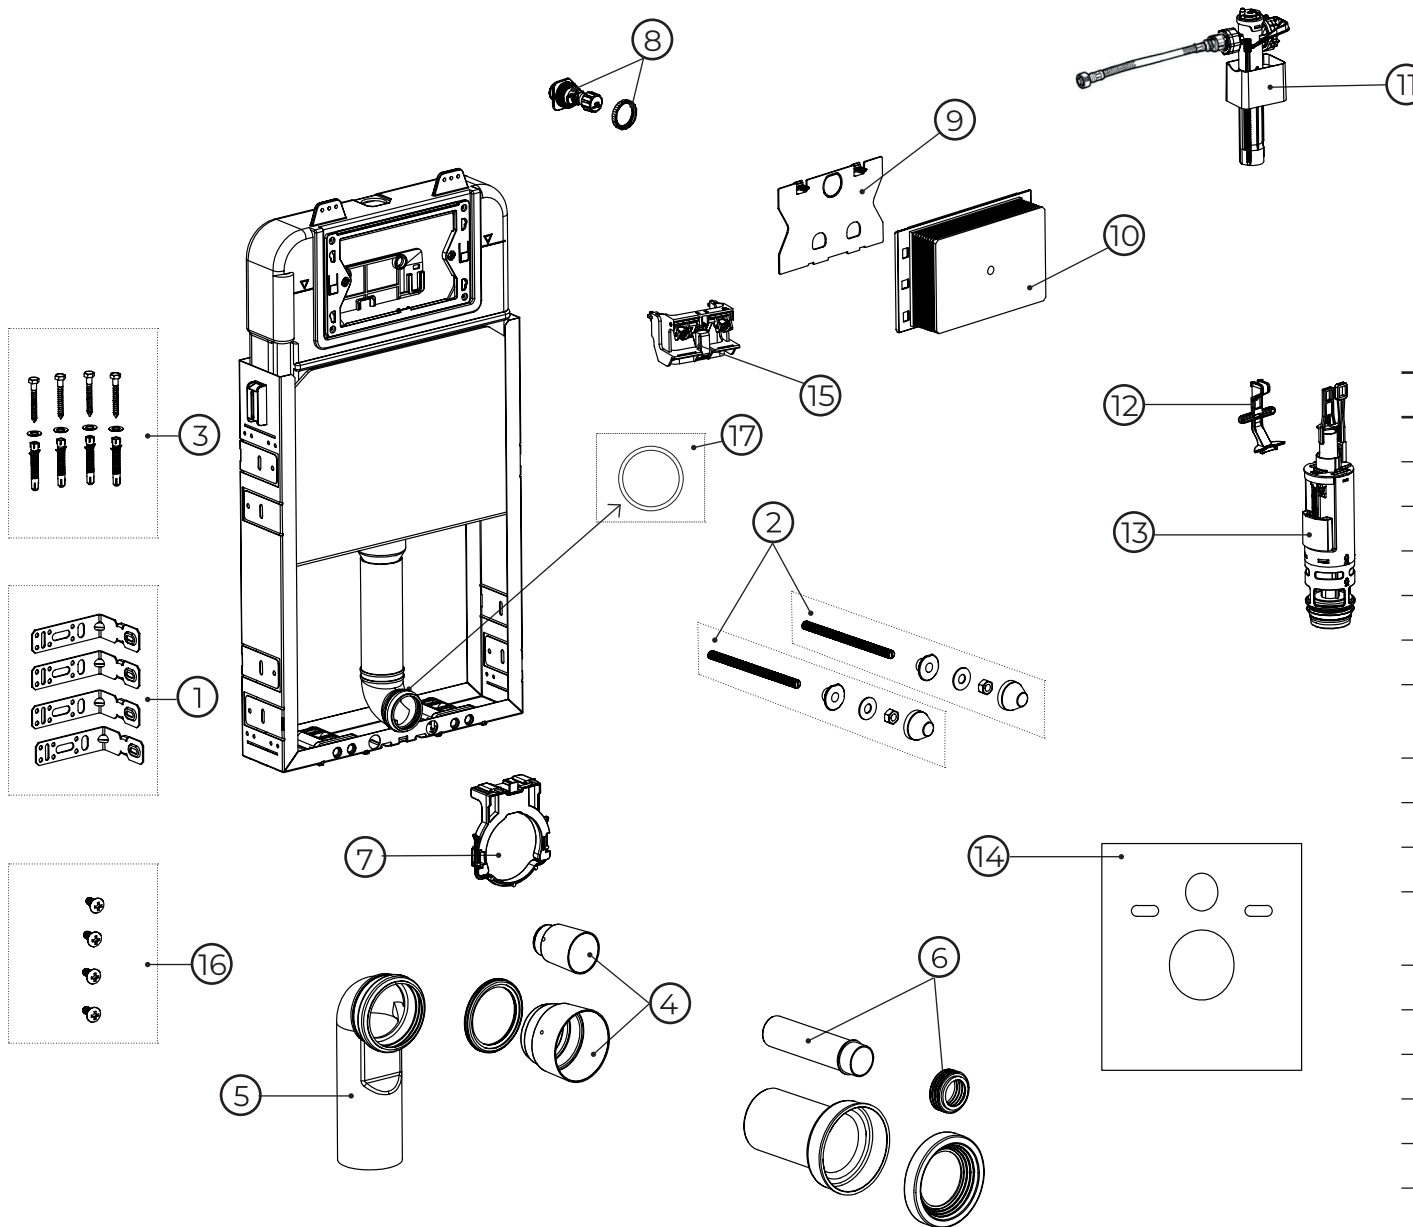

# 70028150

No.	Material code	Name	QTY
1	90728032	Mounting brackets	1
2	90728023	Mounting screw set	2
3	90728033	Screw set	1
4	90728020	Protective plugs	1
5	90728027	Waste elbow and reducer	1
6	90728019	Waste conection set	1
7	90728026	Pipe sleeve for waste elbow	1
8	90728018	Angle valve	1
9	90728017	Protection plate	1
10	90728016	Cover for rough assembly	1
11	90728015	Filling valve including supply hose	1
12	90728014	Drain valve holder	1
13	90728013	Drain valve	1
14	90728010	Damping pad	1
15	90728025	Drain valve control	1
16	90728031	Screw set	1
17	90728021	Gasket	1
18	90728022	Flushing reduction	1