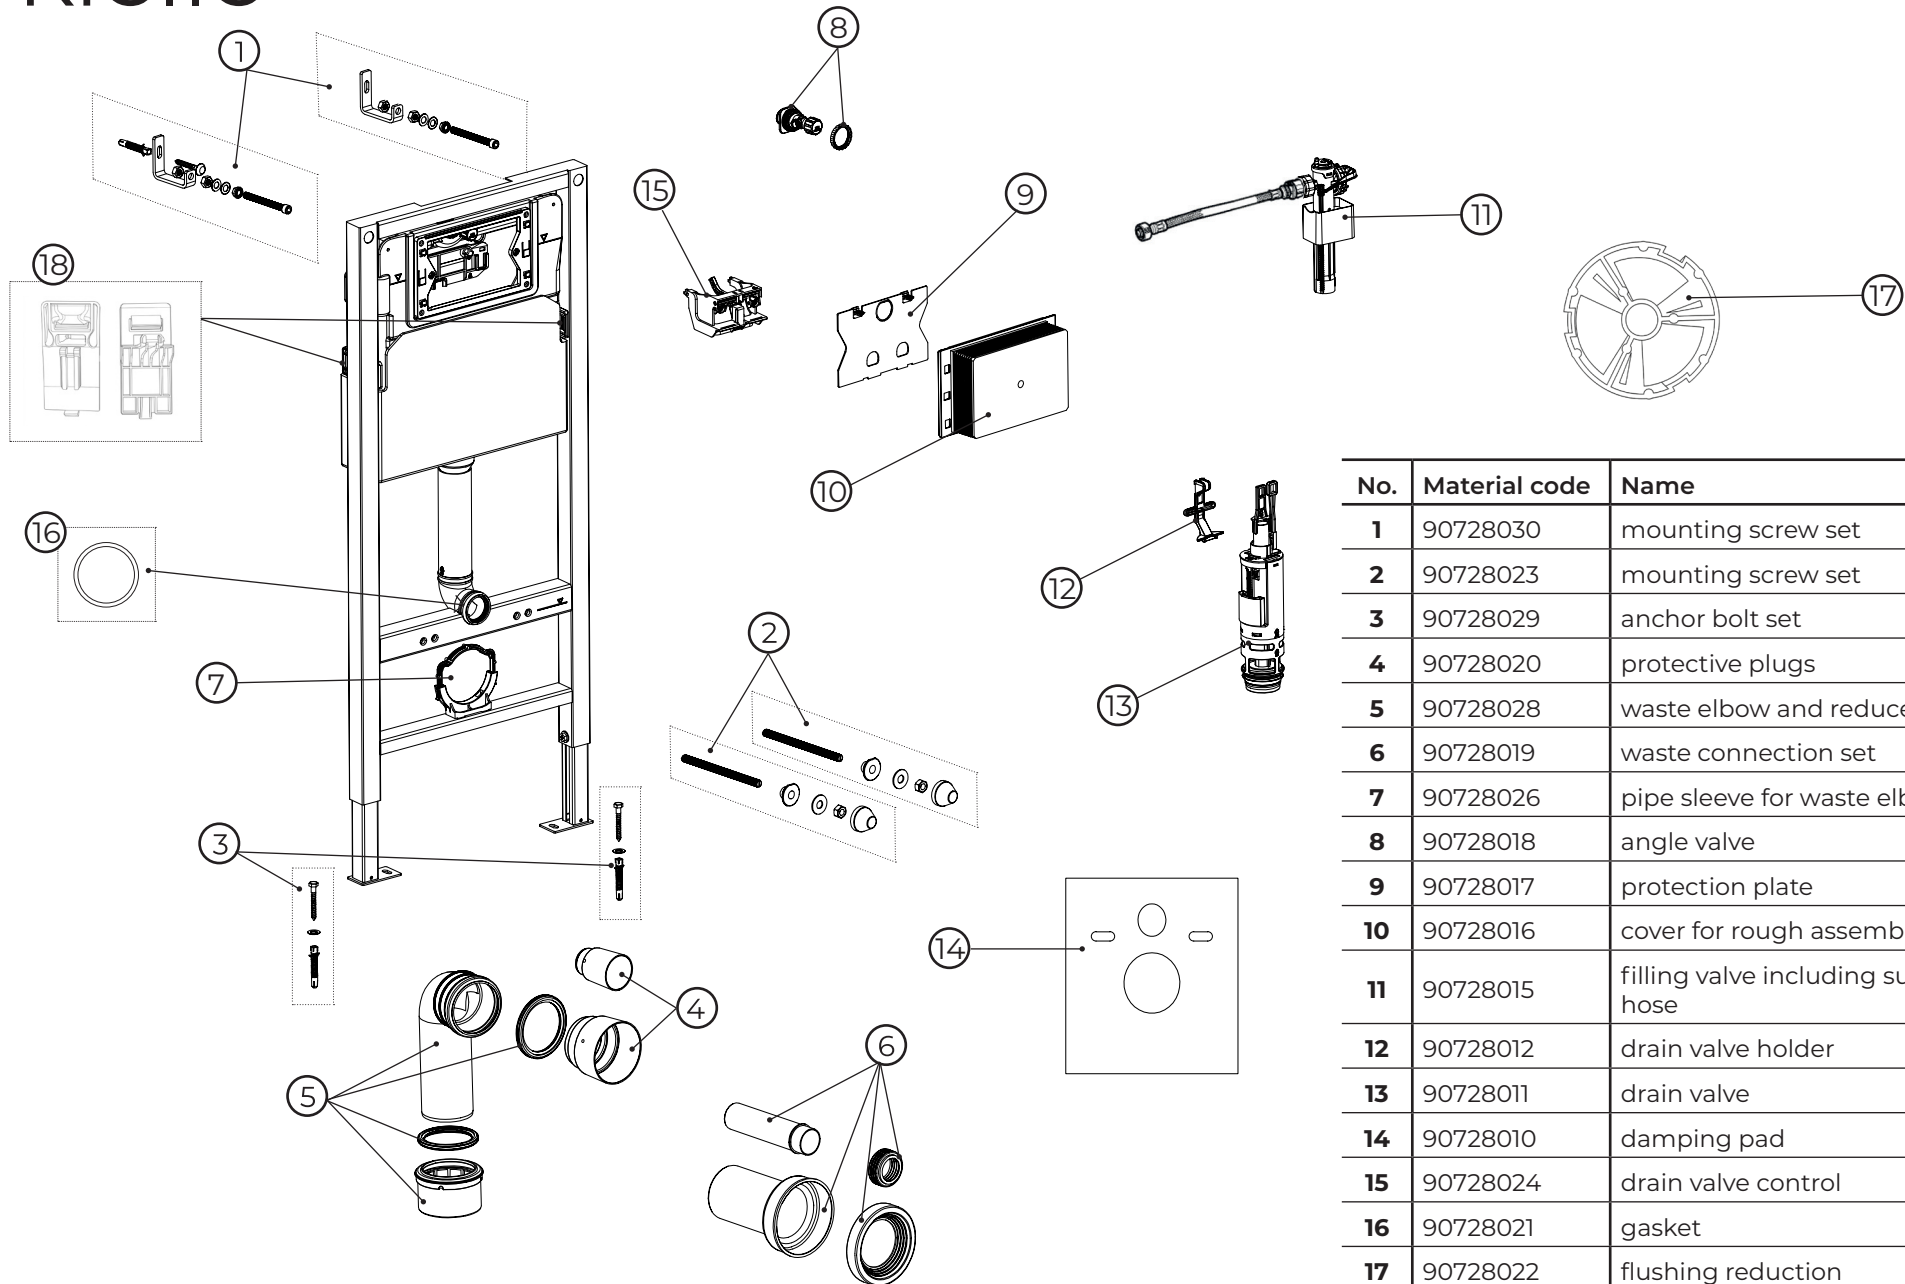

# 70028550

No.	Material code	Name	QTY
1	90728030	mounting screw set	2
2	90728023	mounting screw set	2
3	90728029	anchor bolt set	2
4	90728020	protective plugs	1
5	90728028	waste elbow and reducer	1
6	90728019	waste connection set	1
7	90728026	pipe sleeve for waste elbow	1
8	90728018	angle valve	1
9	90728017	protection plate	1
10	90728016	cover for rough assembly	1
11	90728015	filling valve including supply hose	1
12	90728012	drain valve holder	1
13	90728011	drain valve	1
14	90728010	damping pad	1
15	90728024	drain valve control	1
16	90728021	gasket	1
17	90728022	flushing reduction	1
18	90728035	tank plastic lock set	2