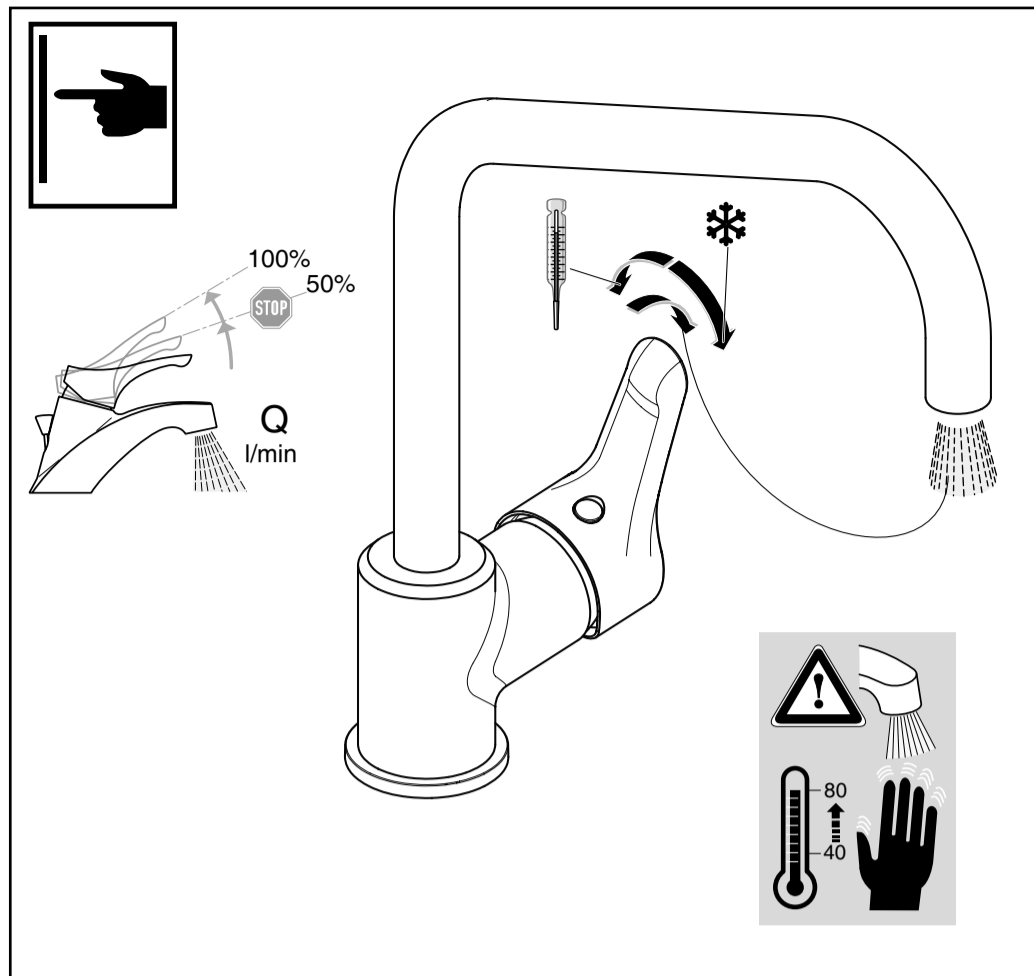

ALPHA

03.2019 / B665960

B C660 ..

B C650 ..

Ideal Standard International NV
Corporate Village – Gent Building
Da Vincilaan 2
1935 Zaventem
Belgium
<http://www.idealstandardinternational.com>

| | | | | | | | |
|--|---|-----|-----|---------|----|--|-----------|
| | P | bar | 0,5 | MAX. 10 | 5 | | Q (3 bar) |
| | T | °C | | MAX. 80 | 65 | | l/min |
| | | | | | 40 | | 9 |