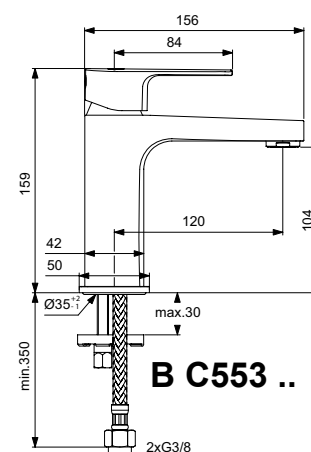

B C553 ..

Ideal Standard International NV
Corporate Village – Gent Building
Da Vincilaan 2
1935 Zaventem
Belgium
<http://www.idealstandardinternational.com>